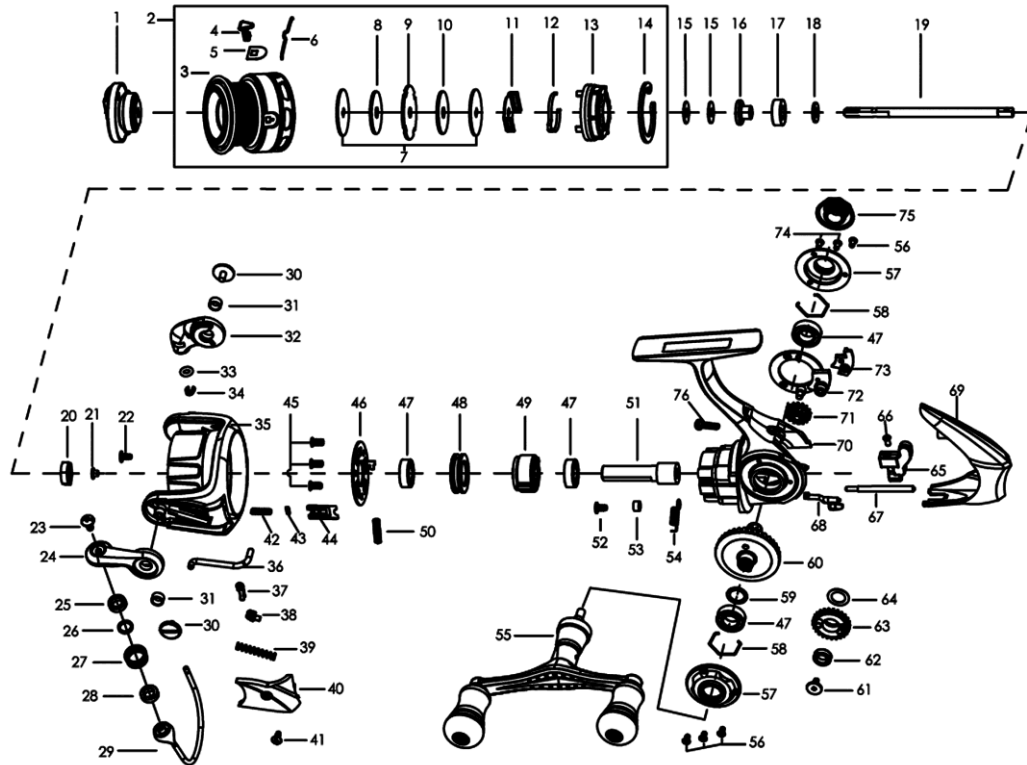

Xrossfield 2500SD

パーツID	パーツ名	価格
1	1362923 DRAG KNOB ASSEMBLY	¥2,000
2	1362935 SPOOL ASSEMBLY	¥4,000
3	1362936 SPOOL	¥1,700
4	1252739 LINE CLIP (C)	¥200
5	1259476 LINE CLIP WASHER (C)	¥160
6	1252740 LINE CLIP SPRING (C)	¥200
7	1259459 KEYED WASHER (C)	¥200
8	1252752 FELT WASHER (C)	¥160
9	1259460 SPOOL WASHER (C)	¥200
10	1126368 WASHER	¥110
11	1252692 CLICKER HOLDER (C)	¥200
12	1252693 SPOOL CLICKER (C)	¥200
13	1252694 SPOOL BOTTOM (C)	¥300
14	1252696 RETAINING CLIP (C)	¥160
15	1178953 WASHER(T=0.5) (C)	¥160
16	1178954 SPARE ADJUSTMENT WASHER(T=0.3) (C)	¥160
17	1252698 MAINSHAFT SLEEVE (C)	¥300
18	1252753 BUSHING (C)	¥250
19	1252700 MAINSHAFT WASHER (C)	¥160
20	1259461 MAIN SHAFT (C)	¥800
21	1362910 ROTOR NUT	¥200
22	1259463 POM BUSHING (C)	¥160
23	1188428 SCREW (C)	¥160
24	1126261 SCREW	¥50
25	1362911 BAIL ARM	¥400
26	1252755 BRASS BUSHING (C)	¥200
27	1252756 POM BUSHING (C)	¥160
28	1252705 LINE ROLLER (C)	¥300
29	1112125 BALL BEARING	¥600
30	1362927 BAIL ASSEMBLY	¥1,000
31	1126379 SCREW	¥100
32	1188261 BUSHING (C)	¥160
33	1362913 BAIL HOLDER	¥400
34	1252708 O-RING (C)	¥160
35	1252707 E-CLIP (C)	¥160
36	1362929 ROTOR	
37	1347010 TRIP BAR	¥200
38	1252713 TRIP LINKAGE	¥200
39	1126272 BAIL SLIDER	¥100
40	1119106 SPRING FOR C100UL/C300UL/C101/C301	¥50
41	1346981 BAIL ARM COVER	¥300
42	1126326 SCREW	¥50
43	1346982 SPRING	¥200
44	1206550 O-RING	
45	1346983 DAMPER HOLDER	¥300
46	1346959 SCREW	¥200
47	1346984 PINION COVER	¥400
48	1252717 BEARING 7X13X4 (C)	¥800
49	1252718 BEARING HOLDER (C)	¥400
50	1252719 CLUTCH ASSEMBLY (C)	¥800
51	1252716 CLUTCH SPRING (C)	¥160