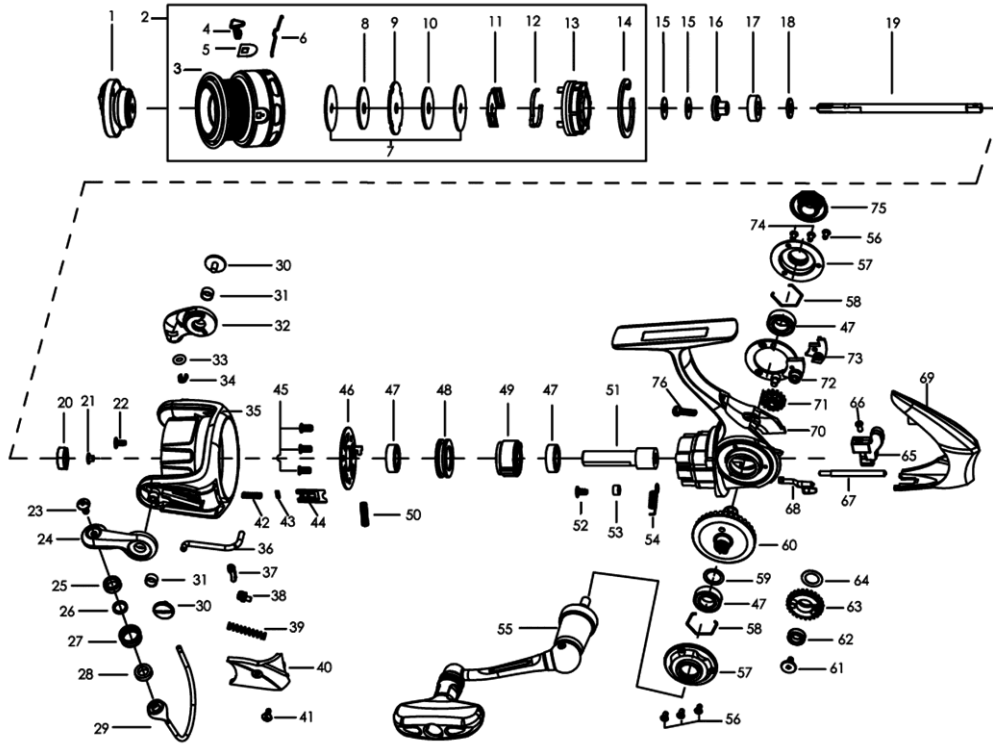

Xrossfield 3000SH

パーツID	パーツ名	価格
1	1362923 DRAG KNOB ASSEMBLY	¥2,000
2	1362943 SPOOL ASSEMBLY	¥4,500
3	1362944 SPOOL	¥2,000
4	1252739 LINE CLIP (C)	¥200
5	1259476 LINE CLIP WASHER (C)	¥160
6	1252740 LINE CLIP SPRING (C)	¥200
7	1259459 KEYED WASHER (C)	¥200
8	1252752 FELT WASHER (C)	¥160
9	1259460 SPOOL WASHER (C)	¥200
10	1126368 WASHER	¥110
11	1252692 CLICKER HOLDER (C)	¥200
12	1252693 SPOOL CLICKER (C)	¥200
13	1252694 SPOOL BOTTOM (C)	¥300
14	1252696 RETAINING CLIP (C)	¥160
15	1178953 WASHER(T=0.5) (C)	¥160
16	1178954 SPARE ADJUSTMENT WASHER(T=0.3) (C)	¥160
17	1252698 MAINSHAFT SLEEVE (C)	¥300
18	1252753 BUSHING (C)	¥250
19	1252700 MAINSHAFT WASHER (C)	¥160
20	1259461 MAIN SHAFT (C)	¥800
21	1362910 ROTOR NUT	¥200
22	1259463 POM BUSHING (C)	¥160
23	1188428 SCREW (C)	¥160
24	1126261 SCREW	¥50
25	1362911 BAIL ARM	¥400
26	1252755 BRASS BUSHING (C)	¥200
27	1252756 POM BUSHING (C)	¥160
28	1252705 LINE ROLLER (C)	¥300
29	1112125 BALL BEARING	¥600
30	1362940 BAIL ASSEMBLY	¥1,000
31	1126379 SCREW	¥100
32	1188261 BUSHING (C)	¥160
33	1362913 BAIL HOLDER	¥400
34	1252708 O-RING (C)	¥160
35	1252707 E-CLIP (C)	¥160
36	1362941 ROTOR	¥1,800
37	1346988 TRIP BAR	¥200
38	1252713 TRIP LINKAGE	¥200
39	1126272 BAIL SLIDER	¥100
40	1119106 SPRING FOR C100UL/C300UL/C101/C301	¥50
41	1346981 BAIL ARM COVER	¥300
42	1126326 SCREW	¥50
43	1346982 SPRING	¥200
44	1206550 O-RING	
45	1346983 DAMPER HOLDER	¥300
46	1346959 SCREW	¥200
47	1346984 PINION COVER	¥400
48	1252717 BEARING 7X13X4 (C)	¥800
49	1252718 BEARING HOLDER (C)	¥400
50	1252719 CLUTCH ASSEMBLY (C)	¥800
51	1252716 CLUTCH SPRING (C)	¥160