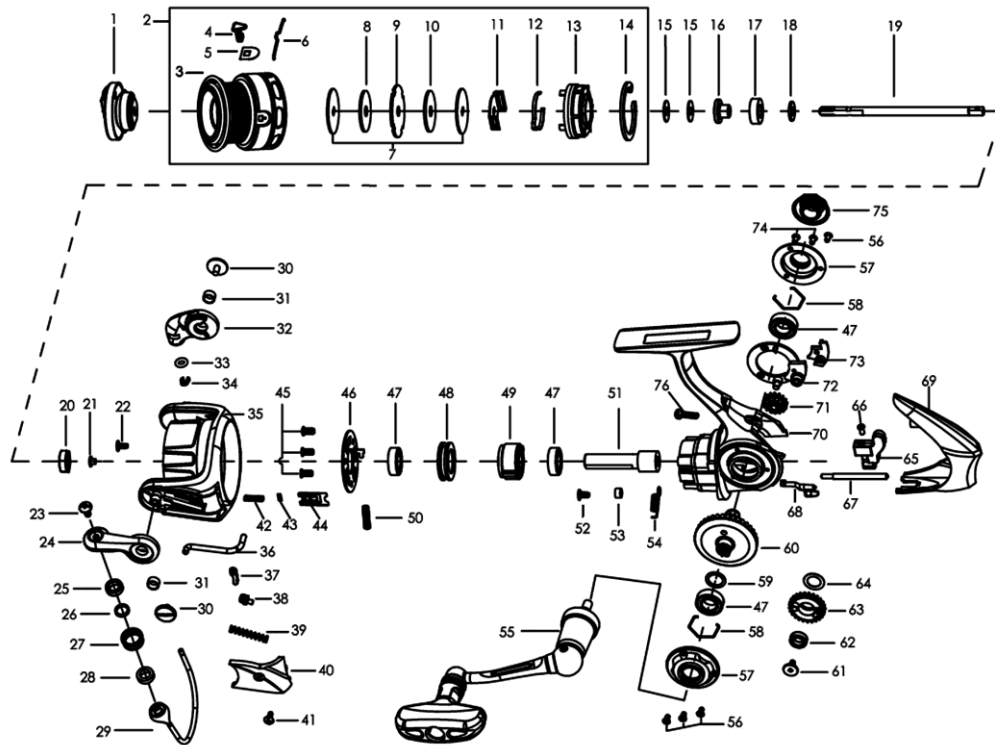

Xrossfield 3000SH

パーツID	パーツ名	価格
1	1362923 DRAG KNOB ASSEMBLY	¥2,000
2	1362938 SPOOL ASSEMBLY	¥4,500
3	1362939 SPOOL	¥2,000
4	1252739 LINE CLIP (C)	¥200
5	1259476 LINE CLIP WASHER (C)	¥160
6	1252740 LINE CLIP SPRING (C)	¥200
7	1259459 KEYED WASHER (C)	¥200
8	1252752 FELT WASHER (C)	¥160
9	1259460 SPOOL WASHER (C)	¥200
10	1126368 WASHER	¥110
11	1252692 CLICKER HOLDER (C)	¥200
12	1252693 SPOOL CLICKER (C)	¥200
13	1252694 SPOOL BOTTOM (C)	¥300
14	1252696 RETAINING CLIP (C)	¥160
15	1178953 WASHER(T=0.5) (C)	¥160
16	1178954 SPARE ADJUSTMENT WASHER(T=0.3) (C)	¥160
17	1252698 MAINSHAFT SLEEVE (C)	¥300
18	1252753 BUSHING (C)	¥250
19	1252700 MAINSHAFT WASHER (C)	¥160
20	1259461 MAIN SHAFT (C)	¥800
21	1362910 ROTOR NUT	¥200
22	1259463 POM BUSHING (C)	¥160
23	1188428 SCREW (C)	¥160
24	1126261 SCREW	¥50
25	1362911 BAIL ARM	¥400
26	1252755 BRASS BUSHING (C)	¥200
27	1252756 POM BUSHING (C)	¥160
28	1252705 LINE ROLLER (C)	¥300
29	1112125 BALL BEARING	¥600
30	1362940 BAIL ASSEMBLY	¥1,000
31	1126379 SCREW	¥100
32	1188261 BUSHING (C)	¥160
33	1362913 BAIL HOLDER	¥400
34	1252708 O-RING (C)	¥160
35	1252707 E-CLIP (C)	¥160
36	1362941 ROTOR	¥1,800
37	1346988 TRIP BAR	¥200
38	1252713 TRIP LINKAGE	¥200
39	1126272 BAIL SLIDER	¥100
40	1119106 SPRING FOR C100UL/C300UL/C101/C301	¥50
41	1346981 BAIL ARM COVER	¥300
42	1126326 SCREW	¥50
43	1346982 SPRING	¥200
44	1206550 O-RING	
45	1346983 DAMPER HOLDER	¥300
46	1346959 SCREW	¥200
47	1346984 PINION COVER	¥400
48	1252717 BEARING 7X13X4 (C)	¥800
49	1252718 BEARING HOLDER (C)	¥400
50	1252719 CLUTCH ASSEMBLY (C)	¥800
51	1252716 CLUTCH SPRING (C)	¥160