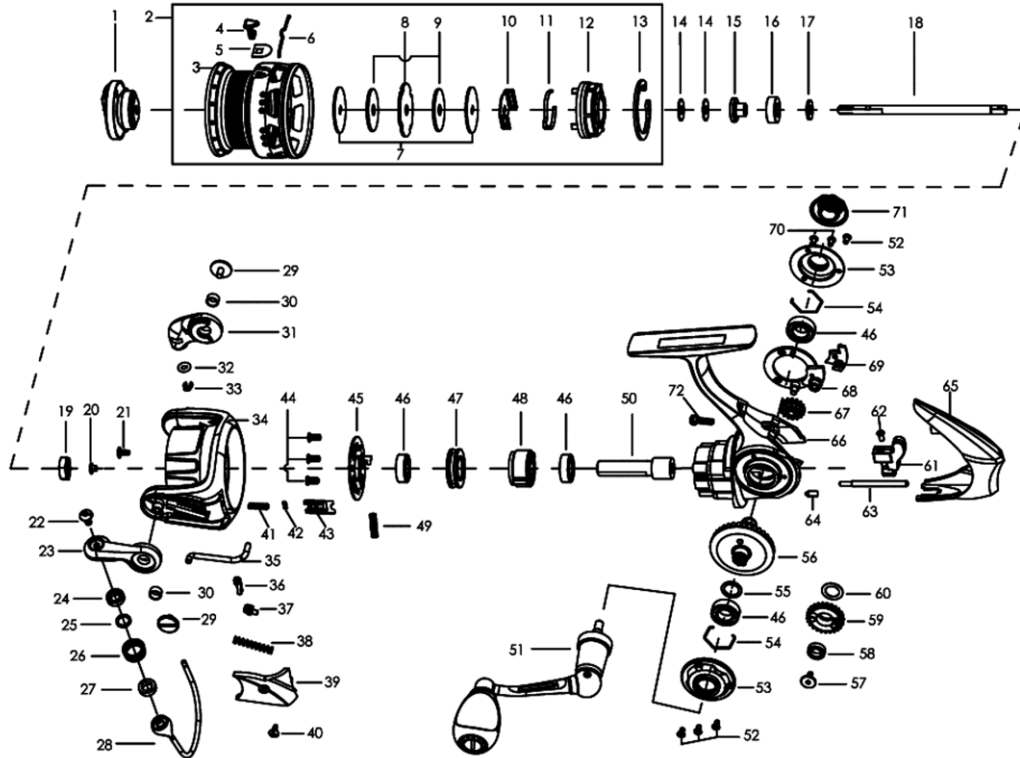

PARTS LIST Decider 2000SH

パーツID	パーツ名	価格
1	1375138 DRAG KNOB ASSEMBLY	¥2,000
2	1375139 SPOOL ASSEMBLY	¥3,800
3	1375140 SPOOL	¥1,500
4	1252739 LINE CLIP (C)	¥200
5	1259476 LINE CLIP WASHER (C)	¥160
6	1257318 LINE CLIP SPRING (C)	¥200
7	1362877 KEYED WASHER	¥200
8	1362878 SPOOL WASHER	¥200
9	1126305 DRAG WASHER	¥100
10	1257317 CLICKER HOLDER (C)	¥200
11	1256941 SPOOL CLICKER (C)	¥200
12	1256942 SPOOL BOTTOM (C)	¥300
13	1256943 RETAINING CLIP (C)	¥160
14	1178953 WASHER(T=0.5) (C)	¥160
14	1178954 SPARE ADJUSTMENT WASHER(T=0.3) (C)	¥160
15	1252698 MAINSHAFT SLEEVE (C)	¥300
16	1252753 BUSHING (C)	¥250
17	1252700 MAINSHAFT WASHER (C)	¥160
18	1362909 MAINSHAFT	¥800
19	1362910 ROTOR NUT	¥200
20	1259463 POM BUSHING (C)	¥160
21	1188428 SCREW (C)	¥160
22	1126261 SCREW	¥50
23	1375141 BAIL ARM	¥400
24	1252755 BRASS BUSHING (C)	¥200
25	1252756 POM BUSHING (C)	¥160
26	1252705 LINE ROLLER (C)	¥300
27	1112125 BALL BEARING	¥600
28	1362912 BAIL ASSEMBLY	¥1,000
29	1126379 SCREW	¥100
30	1188261 BUSHING (C)	¥160
31	1375142 BAIL HOLDER	¥400
32	1252708 O-RING (C)	¥160
33	1252707 E-CLIP (C)	¥160
34	1375143 ROTOR	¥1,400
35	1346975 TRIP BAR	¥200
36	1252713 TRIP LINKAGE	¥200
37	1126272 BAIL SLIDER	¥100
38	1119106 SPRING FOR C100UL/C300UL/C101/C301	¥50
39	1346981 BAIL ARM COVER	¥300
40	1126326 SCREW	¥50
41	1346982 SPRING	¥200
42	1206550 O-RING	
43	1346983 DAMPER HOLDER	¥300
44	1346959 SCREW	¥200
45	1346960 PINION COVER	¥400
46	1252717 BEARING 7X13X4 (C)	¥800
47	1252718 BEARING HOLDER (C)	¥400
48	1252719 CLUTCH ASSEMBLY (C)	¥800
49	1252716 CLUTCH SPRING (C)	¥160
50	1375144 PINION (C)	¥500