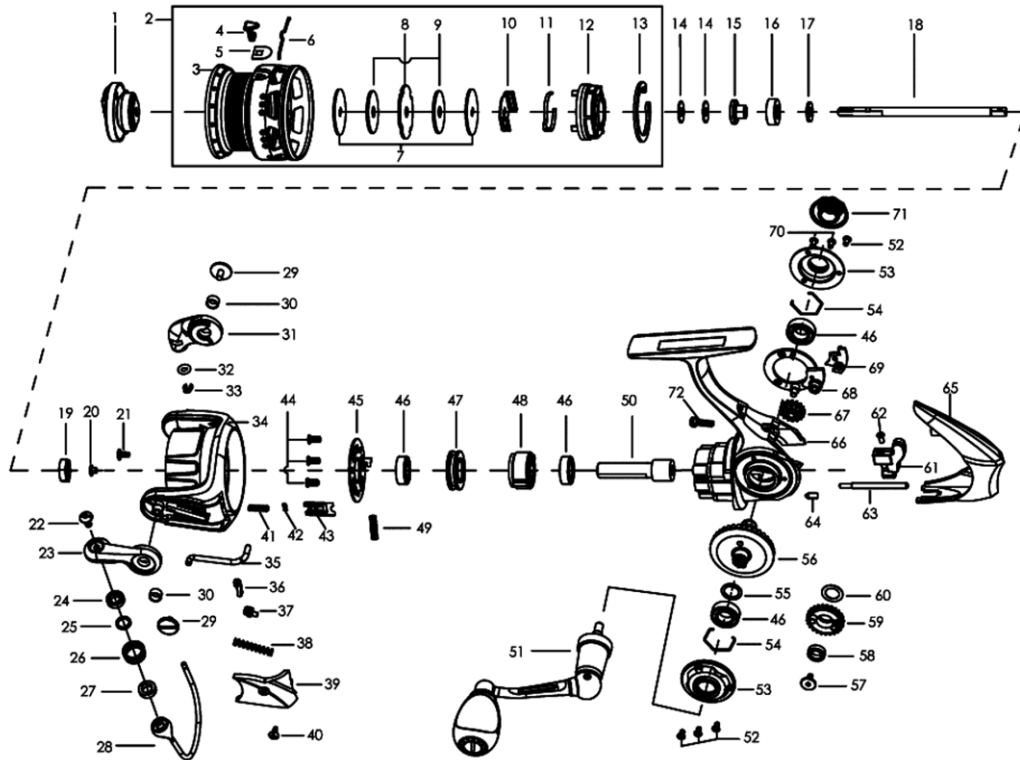

PARTS LIST Decider 2500SH

パーツID	パーツ名	価格
1	1375150 DRAG KNOB ASSEMBLY	¥2,000
2	1375151 SPOOL ASSEMBLY	¥4,000
3	1375152 SPOOL	¥1,700
4	1252739 LINE CLIP (C)	¥200
5	1259476 LINE CLIP WASHER (C)	¥160
6	1252740 LINE CLIP SPRING (C)	¥200
7	1259459 KEYED WASHER (C)	¥200
8	1259460 SPOOL WASHER (C)	¥200
9	1126368 WASHER	¥110
10	1252692 CLICKER HOLDER (C)	¥200
11	1252693 SPOOL CLICKER (C)	¥200
12	1252694 SPOOL BOTTOM (C)	¥300
13	1252696 RETAINING CLIP (C)	¥160
14	1178953 WASHER(T=0.5) (C)	¥160
14	1178954 SPARE ADJUSTMENT WASHER(T=0.3) (C)	¥160
15	1252698 MAINSHAFT SLEEVE (C)	¥300
16	1252753 BUSHING (C)	¥250
17	1252700 MAINSHAFT WASHER (C)	¥160
18	1259461 MAIN SHAFT (C)	¥800
19	1362910 ROTOR NUT	¥200
20	1259463 POM BUSHING (C)	¥160
21	1188428 SCREW (C)	¥160
22	1126261 SCREW	¥50
23	1375141 BAIL ARM	¥400
24	1252755 BRASS BUSHING (C)	¥200
25	1252756 POM BUSHING (C)	¥160
26	1252705 LINE ROLLER (C)	¥300
27	1112125 BALL BEARING	¥600
28	1362927 BAIL ASSEMBLY	¥1,000
29	1126379 SCREW	¥100
30	1188261 BUSHING (C)	¥160
31	1375142 BAIL HOLDER	¥400
32	1252708 O-RING (C)	¥160
33	1252707 E-CLIP (C)	¥160
34	1375153 ROTOR	¥1,600
35	1347010 TRIP BAR	¥200
36	1252713 TRIP LINKAGE	¥200
37	1126272 BAIL SLIDER	¥100
38	1119106 SPRING FOR C100UL/C300UL/C101/C301	¥50
39	1346981 BAIL ARM COVER	¥300
40	1126326 SCREW	¥50
41	1346982 SPRING	¥200
42	1206550 O-RING	
43	1346983 DAMPER HOLDER	¥300
44	1346959 SCREW	¥200
45	1346984 PINION COVER	¥400
46	1252717 BEARING 7X13X4 (C)	¥800
47	1252718 BEARING HOLDER (C)	¥400
48	1252719 CLUTCH ASSEMBLY (C)	¥800
49	1252716 CLUTCH SPRING (C)	¥160
50	1252720 PINION (C)	¥500