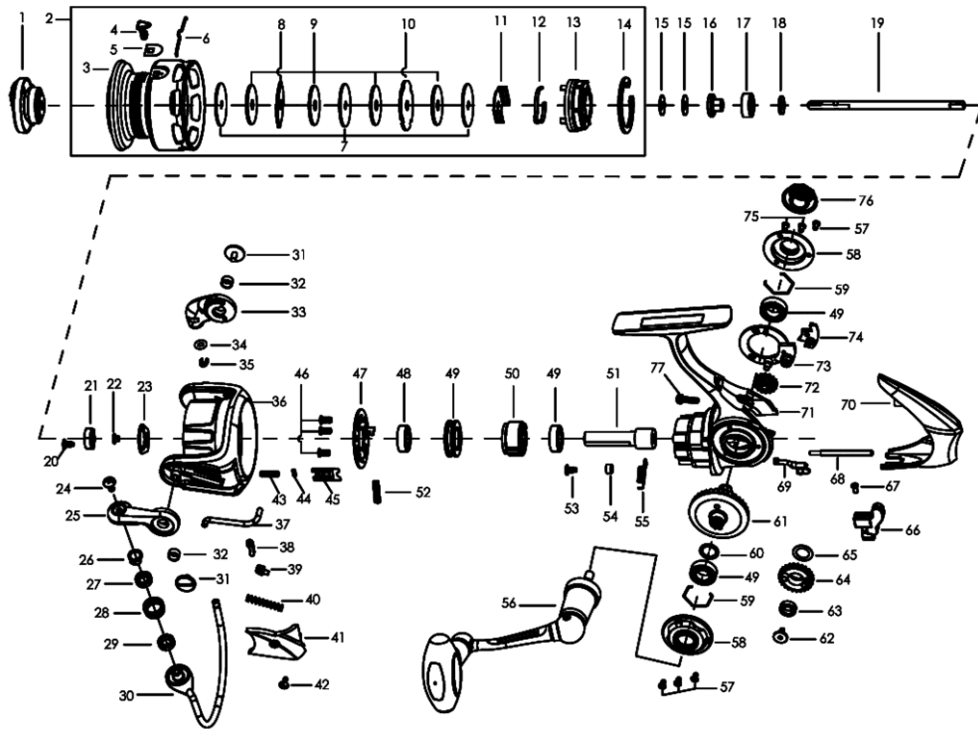

Salty Stage 4000S

パーツID	パーツ名	価格
1	1252686 DRAG KNOB ASSEMBLY	¥2,000
2	1364843 SPOOL ASSEMBLY	¥5,500
3	1364844 SPOOL	¥3,000
4	1252739 LINE CLIP (C)	¥200
5	1259476 LINE CLIP WASHER (C)	¥160
6	1257318 LINE CLIP SPRING (C)	¥200
7	1252691 KEYED WASHER (C)	¥200
8	1126369 EARED WASHER	¥60
9	1126368 WASHER	¥110
10	1256940 SPOOL WASHER	
11	1126368 WASHER	¥110
12	1256941 SPOOL CLICKER (C)	¥200
13	1252694 SPOOL BOTTOM (C)	¥300
14	1252696 RETAINING CLIP (C)	¥160
15	1178953 WASHER(T=0.5) (C)	¥160
16	1252698 MAINSHAFT SLEEVE (C)	¥300
17	1364845 BEARING	¥600
18	1252700 MAINSHAFT WASHER (C)	¥160
19	1347966 ROTOR SET SCREW	¥200
20	1126258 SCREW	¥50
21	1259462 ROTOR NUT (C)	¥160
22	1259463 POM BUSHING (C)	¥160
23	1346951 LINE ROLLER SCREW	¥200
24	1126261 SCREW	¥50
25	1364846 BAIL ARM	¥400
26	1052755 F4-70TX(97/99)	¥0
27	1364422 BALL BEARING	¥600
28	1252705 LINE ROLLER (C)	¥300
29	1252756 POM BUSHING (C)	¥160
30	1364847 BAIL ASSEMBLY	¥1,000
31	1126379 SCREW	¥100
32	1188261 BUSHING (C)	¥160
33	1364848 BAIL HOLDER	¥400
34	1252708 O-RING (C)	¥160
35	1252707 E-CLIP (C)	¥160
36	1364849 ROTOR	¥1,900
37	1347979 TRIP LINKAGE	¥200
38	1252713 TRIP LINKAGE	¥200
39	1126272 BAIL SLIDER	¥100
40	1119106 SPRING FOR C100UL/C300UL/C101/C301	¥50
41	1364850 BAIL ARM COVER	¥300
42	1346956 SCREW	¥200
43	1346982 SPRING	¥200
44	1206550 O-RING	
45	1346983 DAMPER HOLDER	¥300
46	1126326 SCREW	¥50
47	1346984 PINION COVER	¥400
48	1364425 BEARING 7X13X4 GP2	¥800
49	1252717 BEARING 7X13X4 (C)	¥800
50	1252719 CLUTCH ASSEMBLY (C)	¥800
51	1347981 PINION	¥500