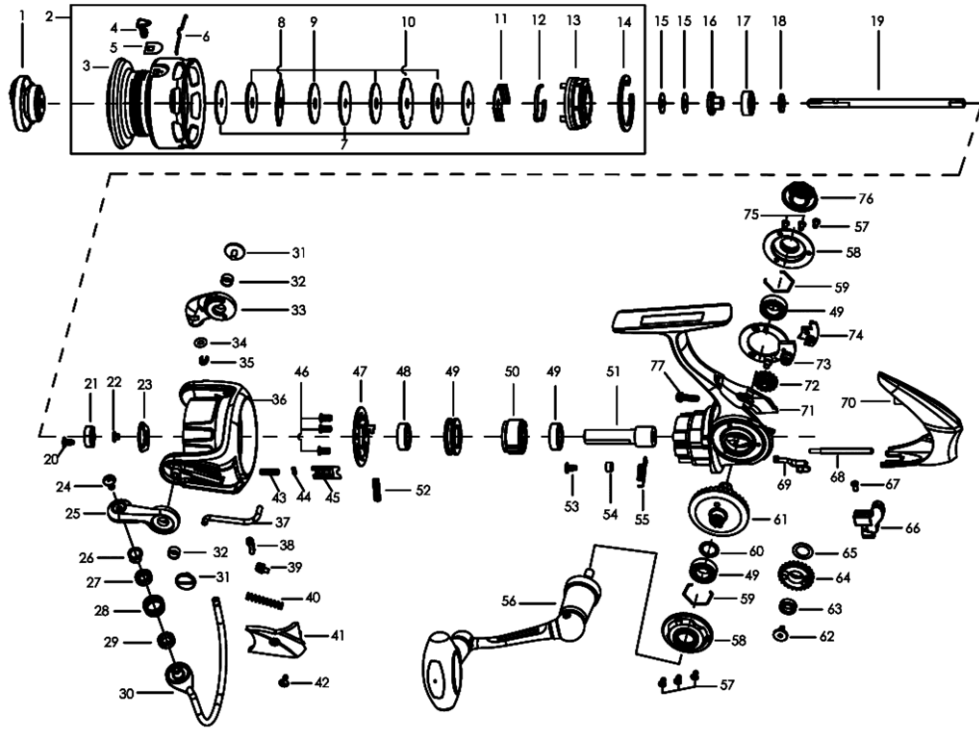

Salty Stage 4000SH

パーツID	パーツ名	価格
1	1252686 DRAG KNOB ASSEMBLY	¥2,000
2	1364856 SPOOL ASSEMBLY	¥5,500
3	1364857 SPOOL	¥3,000
4	1252739 LINE CLIP (C)	¥200
5	1259476 LINE CLIP WASHER (C)	¥160
6	1257318 LINE CLIP SPRING (C)	¥200
7	1252691 KEYED WASHER (C)	¥200
8	1126369 EARED WASHER	¥60
9	1126368 WASHER	¥110
10	1256940 SPOOL WASHER	
11	1126368 WASHER	¥110
12	1256941 SPOOL CLICKER (C)	¥200
13	1252694 SPOOL BOTTOM (C)	¥300
14	1252696 RETAINING CLIP (C)	¥160
15	1178953 WASHER(T=0.5) (C)	¥160
16	1252698 MAINSHAFT SLEEVE (C)	¥300
17	1364845 BEARING	¥600
18	1252700 MAINSHAFT WASHER (C)	¥160
19	1347966 ROTOR SET SCREW	¥200
20	1126258 SCREW	¥50
21	1259462 ROTOR NUT (C)	¥160
22	1259463 POM BUSHING (C)	¥160
23	1346951 LINE ROLLER SCREW	¥200
24	1126261 SCREW	¥50
25	1364846 BAIL ARM	¥400
26	7252755	¥0
27	1364422 BALL BEARING	¥600
28	1252705 LINE ROLLER (C)	¥300
29	1252756 POM BUSHING (C)	¥160
30	1364847 BAIL ASSEMBLY	¥1,000
31	1126379 SCREW	¥100
32	1188261 BUSHING (C)	¥160
33	1364848 BAIL HOLDER	¥400
34	1252708 O-RING (C)	¥160
35	1252707 E-CLIP (C)	¥160
36	1364849 ROTOR	¥1,900
37	1347979 TRIP LINKAGE	¥200
38	1252713 TRIP LINKAGE	¥200
39	1126272 BAIL SLIDER	¥100
40	1119106 SPRING FOR C100UL/C300UL/C101/C301	¥50
41	1364850 BAIL ARM COVER	¥300
42	1346956 SCREW	¥200
43	1346982 SPRING	¥200
44	1206550 O-RING	
45	1346983 DAMPER HOLDER	¥300
46	1126326 SCREW	¥50
47	1346984 PINION COVER	¥400
48	1364425 BEARING 7X13X4 GP2	¥800
49	1252717 BEARING 7X13X4 (C)	¥800
50	1252719 CLUTCH ASSEMBLY (C)	¥800
51	1347981 PINION	¥500