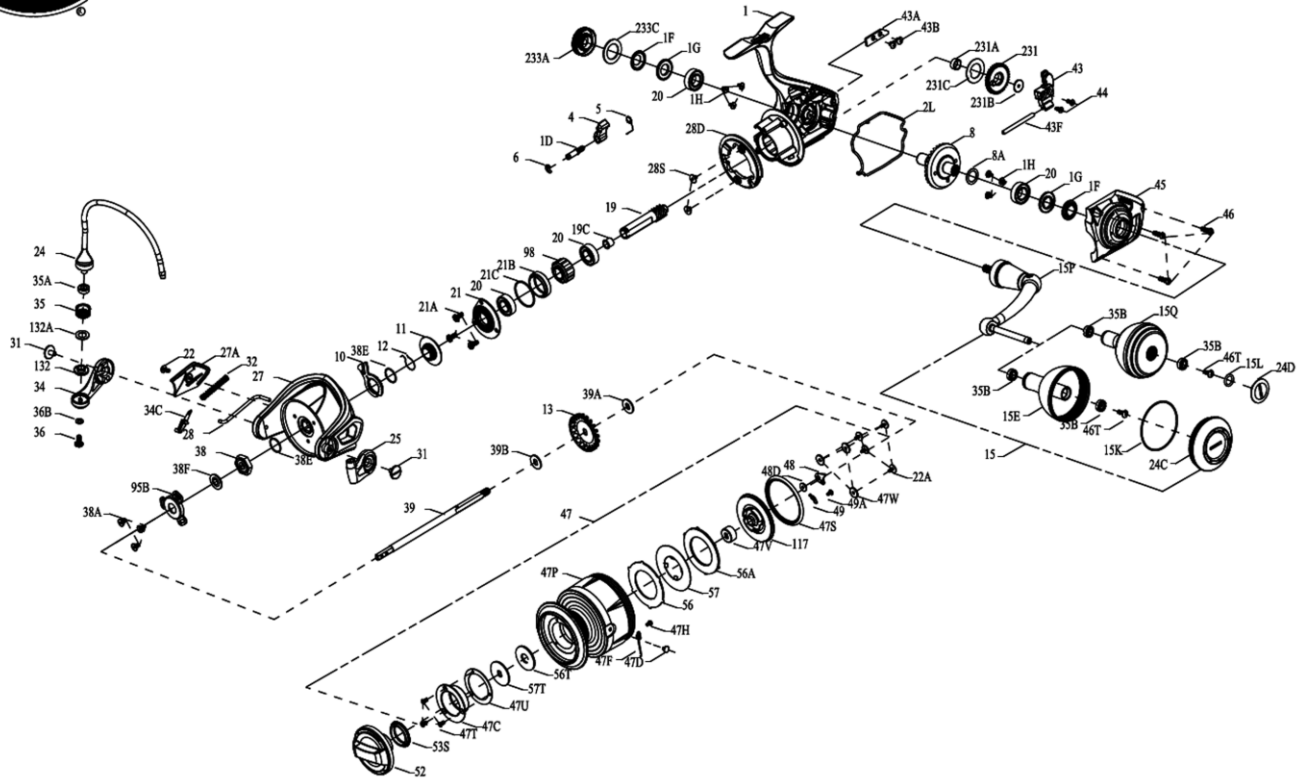

PARTS LIST FOR MODEL SLAMMER III 6500

| パーツID | パーツ名                                      | 価格     |
|-------|---|--------|
| 1     | 1419018 SLA6500 BODY ASSEMBLY             | ¥7,000 |
| 1D    | 1277140 A/R PAWL POST                     | ¥400   |
| 1F    | 1419019 BODY                              | ¥600   |
| 1G    | 1419020 BODY                              | ¥600   |
| 1H    | 1418957 BODY SIDE SCREW                   | ¥200   |
| 2L    | 1419036 BODY                              | ¥1,200 |
| 4     | 1389459 A/R                               | ¥500   |
| 5     | 1339474 PAWL                              | ¥300   |
| 6     | 1277144 RETAINER CLIP                     | ¥200   |
| 8     | 1419034 SLA5500 DRIVE GEAR                | ¥8,000 |
| 8A    | 1277037 8A-SSV5500 DRIVE GEAR SHIM WASHER | ¥400   |
| 10    | 1419936 A/R                               | ¥500   |
| 11    | 1419028 A/R                               | ¥500   |
| 12    | 1339487 A/R                               | ¥300   |
| 13    | 1419053 CLICK                             | ¥1,500 |
| 15    | 1419071 SLA5500 HANDLE ASSEMBLY           | ¥6,000 |
| 15E   | 1419072 15E-SLA5500 HANDLE KNOB           | ¥3,000 |
| 15K   | 1419073 HANDLE KNOB CAP SEAL              | ¥300   |
| 15L   | 1417804 HANDLE KNOB SEAL                  | ¥200   |
| 15P   | 1422395 HANDLE ASSEMBLY                   | ¥2,000 |
| 15Q   | 1418244 15E-CLA6000 HANDLE KNOB           | ¥1,500 |
| 19    | 1419022 SLA5500 PINION GEAR               | ¥4,000 |
| 19C   | 1419023 PINION                            | ¥200   |
| 20    | 1308090 BALL                              | ¥2,000 |
| 21    | 1419025 BALL                              | ¥500   |
| 21A   | 1277154 PINION RETAINER SCREW             | ¥200   |
| 21B   | 1419024 PINION                            | ¥500   |
| 21C   | 1385684 O RING                            | ¥200   |
| 22    | 1125962 SCREW (C)                         | ¥160   |
| 22A   | 1418982 DRAG                              | ¥200   |
| 24    | 1419048 SLA6500 ONE PIECE BAIL            | ¥3,000 |
| 24C   | 1419074 24C-SLA5500 HANDLE KNOB CAP       | ¥2,000 |
| 24D   | 1417808 24C-CLA5000 HANDLE KNOB CAP       | ¥600   |
| 25    | 1339500 BAIL                              | ¥500   |
| 27    | 1419042 ROTOR                             | ¥4,500 |
| 27A   | 1419046 ROTOR                             | ¥1,000 |
| 28    | 1419044 ROTOR TRIP LEVER                  | ¥300   |
| 28D   | 1389466 CLA6000 ROTOR BRAKE               | ¥700   |
| 28S   | 1339512 ROTOR BRAKE SCREW                 | ¥200   |
| 31    | 1277055 BAIL ARM SCREW                    | ¥600   |
| 32    | 1389467 BAIL SPRING                       | ¥300   |
| 34    | 1389468 BAIL ARM                          | ¥1,500 |
| 34C   | 1389469 PIVOT ARM                         | ¥300   |
| 35    | 1277059 35-SSV5500 LINE ROLLER            | ¥600   |
| 35A   | 1419050 35A-SLA5500 LINE ROLLER BUSHING   | ¥500   |
| 35B   | 1377606 LINE ROLLER BALL BEARING          | ¥2,000 |
| 36    | 1422399 LINE ROLLER SCREW                 | ¥200   |
| 36B   | 1417809 BAIL ARM SCREW WASHER             | ¥200   |
| 38    | 1419051 ROTOR NUT                         | ¥300   |
| 38A   | 1119121 SCREW                             | ¥50    |
| 38E   | 1418958 PINION GEAR SEAL                  | ¥200   |