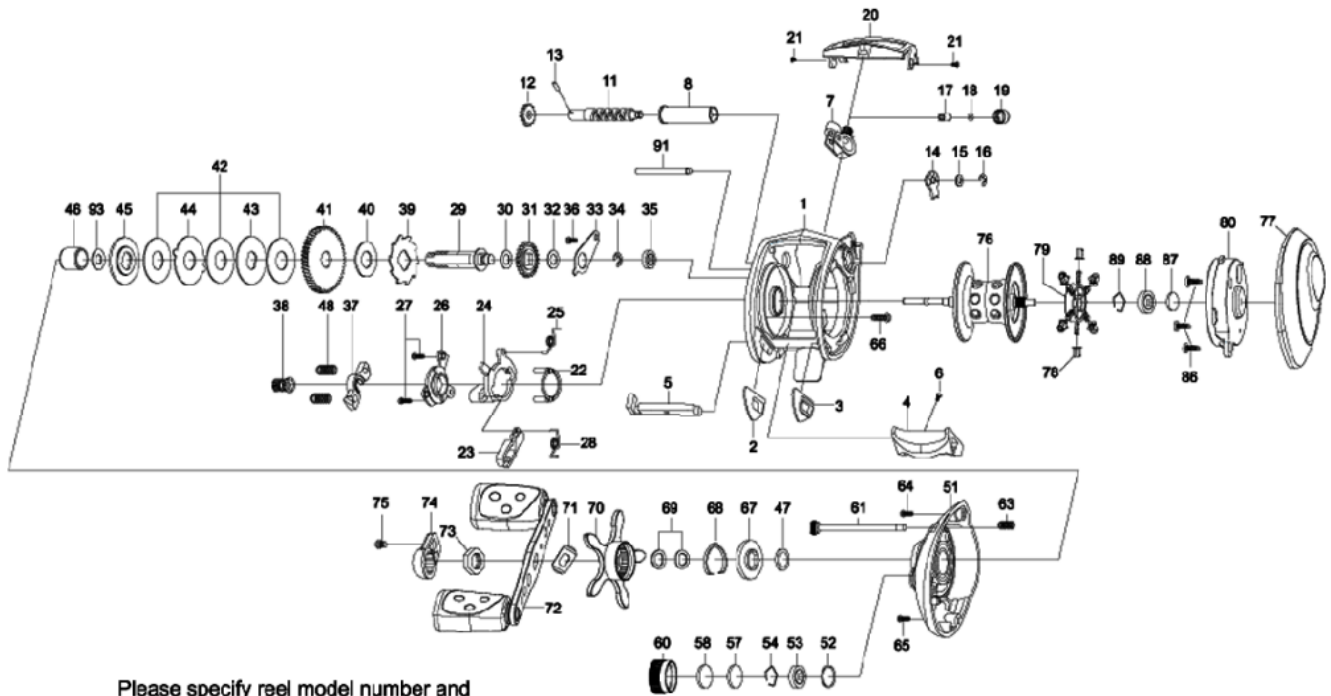

1122215 REVO

AMB.REVO S-L

Please specify reel model number and number in reel foot when ordering parts.

Ambassadeur REVO S-L 16 00

パーツID	パーツ名	価格
1	保証終了)FRAME	¥4,000
2	SLIDE WASHER	¥100
3	SLIDE WASHER	¥100
4	THUMBAR	¥300
5	THUMBAR SHAFT	¥150
6	THUMBAR SCREW	¥50
7	LINEGUIDE	¥500
8	LEVEL WIND TUBE	¥300
11	WORM SHAFT	¥1,500
12	WORM SHAFT GEAR	¥100
13	WORM SHAFT PIN	¥50
14	WORM SHAFT PIN HOLDER	¥70
15	WASHER	¥50
16	RETAINER	¥50
17	PAWL	¥300
18	WASHER	¥50
19	LINE GUIDE NUT	¥70
20	保証終了)FRONT COVER	¥500
21	SCREW	¥50
22	YOKE HOLDER	¥100
23	KICK LEVER	¥150
24	LIFT CURVE	¥300
25	CLUTCH SPRING	¥50
26	CLUTCH PLATE	¥300
27	SCREW	¥50
28	KICK LEVER SPRING	¥50
29	MAIN GEAR SHAFT	¥1,000
30	WASHER	¥50
31	LEVEL WIND GEAR	¥100
32	WASHER	¥50
33	MAINGEAR SHAFT PLATE	¥200
34	RETAINER	¥50
35	BALL BEARING	¥600
36	SCREW	¥50
37	YOKE	¥100
38	PINION	¥1,000
39	RATCHET	¥150
40	DRAG WASHER	¥200
41	MAINE GEAR	¥2,000
42	DRAG WASHER	¥200
43	D-WASHER	¥150
44	EAR WASHER	¥150
45	PRESURE WASHER	¥150
46	IAR SLEEVE	¥200
47	WASHER	¥50
48	YOKE SPRING	¥50
51	LEFT SIDE PLATE	¥2,500
52	O-RING	¥50
53	BALL BEARING	¥600
54	RING	¥50

パーツID	パーツ名	価格
57	RUBBER WASHER	¥50
58	FRICITION WASHER	¥50
60	BRAKE KNOB	¥600
61	CAM LOCK SCREW	¥200
63	SPRING	¥50
64	SCREW	¥50
65	SCREW	¥50
66	SCREW	¥50
67	CLICK SPRING HOLDER	¥150
68	CLICK SPRING	¥70
69	SPRING WASHER	¥50
70	STAR WHEEL	¥2,000
71	HANDLE WASHER	¥70
72	HANDLE	¥3,000
73	HANDLE NUT	¥100
74	HANDLE NUT CAP	¥300
75	HANDLE NUT COVER SCREW	¥50
76	保証終了)SPOOL	¥5,000
77	RIGHT SIDE PLATE	¥2,000
78	BRAKE WEIGHT	¥50
79	BRAKE WEIGHT HOLDER	¥200
80	BEARING HOUSING	¥1,500
86	SCREW	¥50
87	WASHER	¥50
88	BALL BEARING	¥800
89	RING	¥50
91	LINE GUIDE SHAFT	¥150
93	WASHER	¥50