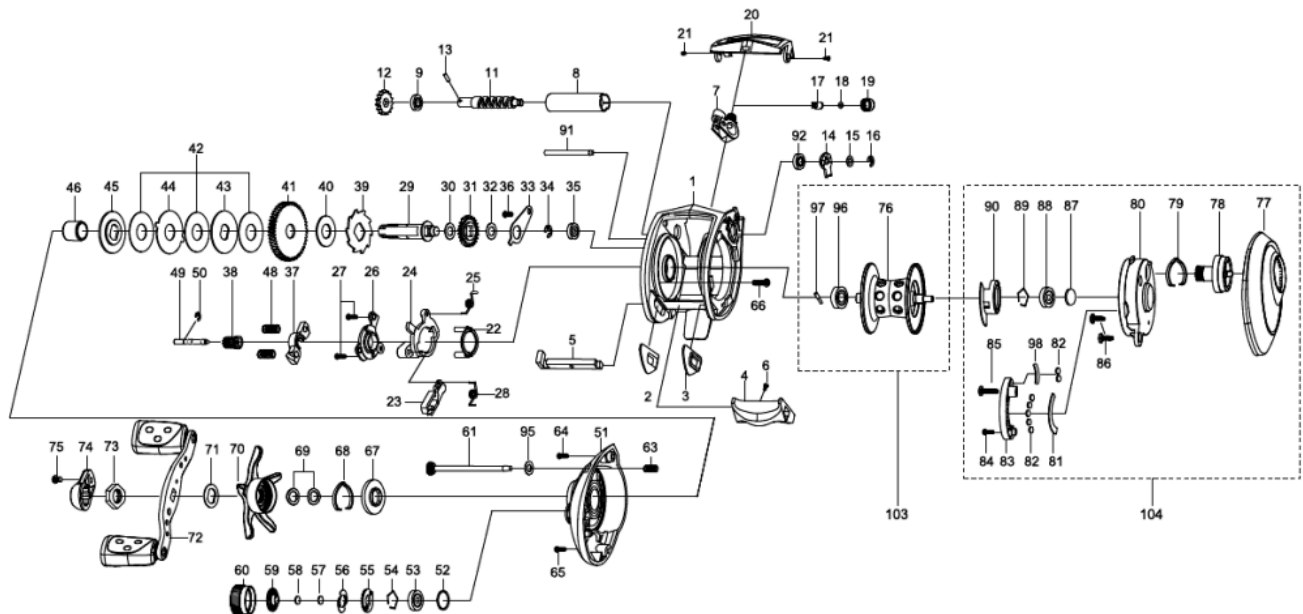

1128821 REVO

AMB.REVO SX-LHS

Please specify reel model number and number in reel foot when ordering parts

Ambassadeur REVO SX-HS-L 17 03

パーツID	パーツ名	価格	
1	1127694	FRAME	¥4,000
2	1125801	SLIDE WASHER	¥100
3	1125802	SLIDE WASHER	¥100
4	1125803	THUMBAR	¥300
5	1127696	THUMBAR SHAFT	¥150
6	1124746	THUMBAR SCREW	¥50
7	1125804	LINE GUIDE	¥500
8	1137750	LEVEL WIND TUBE	¥300
9	1125729	BALLBEARING	¥600
11	1125805	WORM SHAFT	¥1,500
12	1125732	WORM SHAFT GEAR	¥100
13	1125733	WORM SHAFT PIN	¥50
14	1125734	WORM SHAFT PIN HOLDER	¥70
15	1124178	WASHER	¥50
16	1124201	RETAINER	¥50
17	1125806	PAWL	¥300
18	1125736	WASHER	¥50
19	1129323	LINE GUIDE NUT	¥70
20	1125807	FRONT COVER	¥500
21	1125738	SCREW	¥50
22	1125739	YOKE HOLDER	¥100
23	1156750	KICK LEVER	¥150
24	1127698	LIFT CURVE	¥300
25	1127699	CLUTCH SPRING	¥50
26	1203787	KICK LEVER	¥300
27	1125744	SCREW	¥50
28	1127701	KICK LEVER SPRING	¥50
29	1196759	MAIN GEAR SHAFT	¥1,000
30	1125747	WASHER	¥50
31	1125748	LEVEL WIND GEAR	¥100
32	1125749	WASHER	¥50
33	1125750	MAINGEAR SHAFT PLATE	¥200
34	1124201	RETAINER	¥50
35	1116186	BALL BEARING	¥600
36	1125752	SCREW	¥50
37	1127703	YOKE	¥100
38	1135176	PINION (K)	¥1,000
39	1189341	RATCHET	¥150
40	1125757	DRAG WASHER	¥200
41	1129572	MAIN GEAR	¥1,500
42	1125760	DRAG WASHER	¥200
43	1125761	D-WASHER	¥150
44	1125762	EAR WASHER	¥150
45	1125763	PRESURE WASHER	¥150
46	1132916	IAR SLEEVE	¥200
47	1125765	WASHER	¥50
48	1116237	YOKE SPRING	¥50
49	1125766	PINION SHAFT	¥500
50	1116226	RETAINER	¥50
51	1196814	LEFT SIDE PLATE	¥2,500