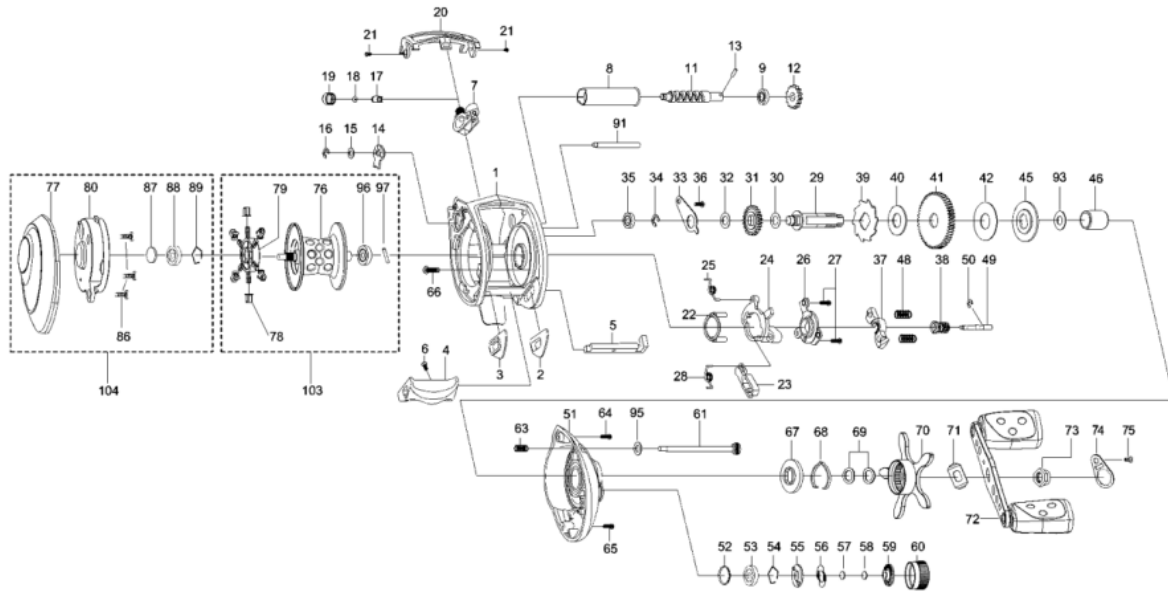

1137729 REVO

AMB.REVO ELITE CB

Please specify reel model number and number in reel foot when ordering parts.

Ambassadeur REVO ELITE CB 17 00

パーツID	パーツ名	価格	
1	1137322	FRAME	¥4,000
2	1125801	SLIDE WASHER	¥100
3	1125802	SLIDE WASHER	¥100
4	1125803	THUMBAR	¥300
5	1124745	THUMBAR SHAFT	¥150
6	1124746	THUMBAR SCREW	¥50
7	1125804	LINE GUIDE	¥500
8	1137750	LEVEL WIND TUBE	¥300
9	1132853	BALL BEARING	¥600
11	1132903	WORM SHAFT	¥1,500
12	1125732	WORM SHAFT GEAR	¥100
13	1125733	WORM SHAFT PIN	¥50
14	1125734	WORM SHAFT PIN HOLDER	¥70
15	1124178	WASHER	¥50
16	1124201	RETAINER	¥50
17	1125735	PAWL	¥300
18	1125736	WASHER	¥50
19	1129323	LINE GUIDE NUT	¥70
20	1137751	FRONT COVER	¥500
21	1125738	SCREW	¥50
22	1125739	YOKE HOLDER	¥100
23	1132908	KICK LEVER	¥150
24	1125741	LIFT CURVE	¥300
25	1125742	CLUTCH SPRING	¥50
26	1125743	CLUTCH PLATE	¥300
27	1125744	SCREW	¥50
28	1125745	KICK LEVER SPRING	¥50
29	1132912	MAIN GEAR SHAFT	¥1,000
30	1125747	WASHER	¥50
31	1125748	LEVEL WIND GEAR	¥100
32	1125749	WASHER	¥50
33	1125750	MAINGEAR SHAFT PLATE	¥200
34	1124201	RETAINER	¥50
35	1132857	BALL BEARING	¥600
36	1125752	SCREW	¥50
37	1125753	YOKE	¥100
38	1132914	PINION 6,4	¥1,000
39	1125756	RATCHET	¥150
40	1125757	DRAG WASHER	¥200
41	1132915	MAIN GEAR 6,4	¥2,000
42	1139229	DRAG WASHER	¥70
45	1125763	PRESURE WASHER	¥150
46	1132916	JAR SLEEVE	¥200
48	1116237	YOKE SPRING	¥50
49	1125766	PINION SHAFT	¥500
50	1116226	RETAINER	¥50
51	1137752	RIGHT SIDE PLATE	¥2,500
52	1185714	O-RING	¥50
53	1128194	BALLBEARING	¥800
54	1104790	RING	¥50