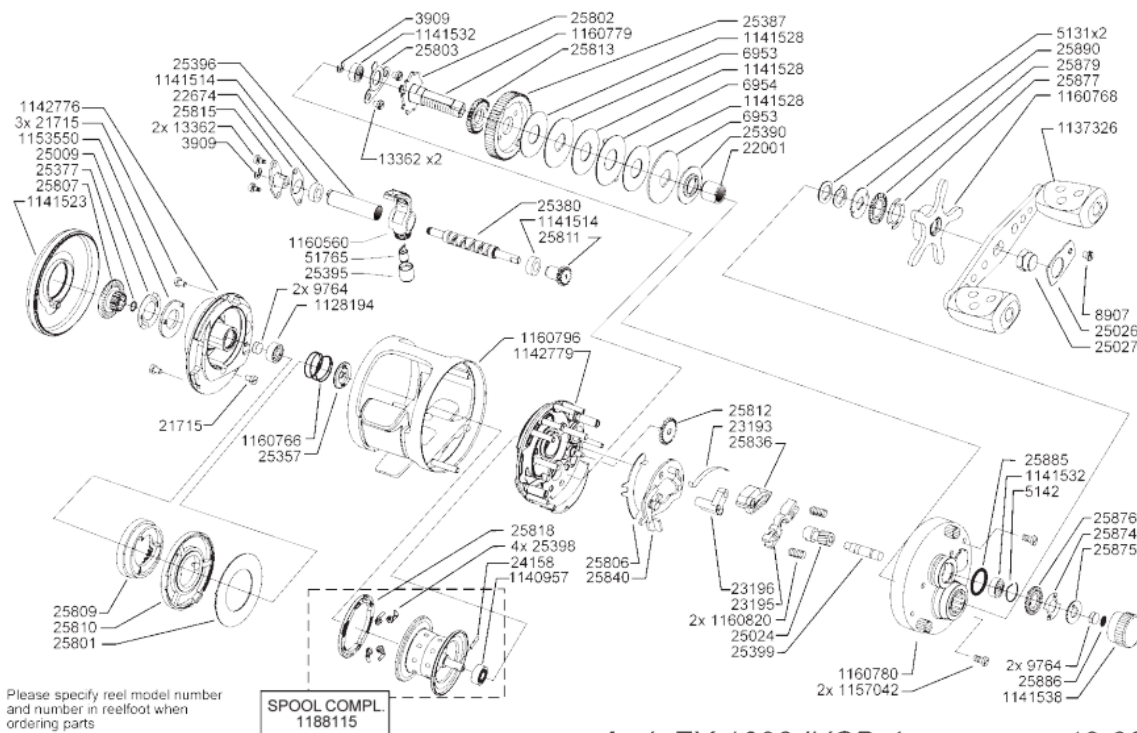

1141073 1600

OB)AMB.MORRUM ZX 1600 IVCB-4

Amb ZX 1600 IVCB-4

19 00

パーツID	パーツ名	価格
3909	RETAINER	¥200
5131	SPRING WASHER	¥200
5142	RETAINER	¥200
6953	FRICTION WASHER	¥200
6954	FRICTION WASHER	¥200
8907	SCREW	¥200
9764	WASHER	¥200
13362	SCREW	¥200
21715	SCREW	¥200
21715	SCREW	¥200
22001	HANDLE BUSHING	¥1,200
22674	LOCKING PLATE	¥300
23193	SPRING	¥200
23195	YOKE	¥600
23196	PIN HOLDER	¥600
24158	PIN	¥200
25009	BRAKE CLICK SPRING	¥500
25024	PINION GEAR	¥2,900
25026	LOCKING WASHER	¥800
25027	HANDLE NUT	¥500
25357	BALL BEARING PLUG	¥200
25377	O-RING	¥200
25380	WORM SHAFT	¥2,500
25387	DRAIVE GEAR	¥4,000
25390	PLATE	¥600
25395	NUT	¥500
25396	WORM SHAFT COVER	¥1,500
25398	BRAKE WEIGHT ARM	¥300
25399	PINION SHAFT	¥1,500
25801	BRAKE PLATE	¥600
25802	DRAIVE GEAR PLATE	¥200
25803	LOCK WASHER	¥600
25806	LINK ARM	¥600
25807	IVCB-DIAL	¥800
25809	IVCB-CAM	¥800
25810	BRAKE PLATE HOLDER	¥800
25811	COG WHEEL	¥200
25812	COG WHEEL	¥200
25813	COG WHEEL	¥200
25815	LOCKER BUSHING	¥300
25818	BRAKE WEIGHT HOLDER	¥300
25836	SPRING HOLDER	¥600
25840	LIFT PLATE	¥1,200
25874	BRAKE CLICK SPRING	¥500
25875	BRAKE CLICK RATCHET	¥500
25876	BRAKE CLICK RATCHET	¥200
25877	DRAG CLICK SPRING	¥500
25879	DRAG CLICK RATCHET	¥200
25885	O-RING	¥200
25886	CAP WASHER	¥200

パーツID	パーツ名	価格
25890	RATCHET HOLDER	¥500
51765	PILOT GUIDE	¥600
1128194	BALLBEARING	¥800
1137326	HANDLE	¥3,000
1140957	BALL BEARING	¥3,000
1141514	BALLBEARING	¥1,200
1141523	OUTER SIDE PLATE RIGHT	¥8,000
1141528	BRAKEWASHER	¥600
1141532	BALLBEARING	¥1,200
1141538	SPOOL CONTROL CAP	¥1,500
1142776	INNER SIDEPLATE LEFT	¥2,000
1142779	INNER SIDEPLATE RIGHT	¥2,000
1153550	CLICKPLATE	¥800
1157042	SCREW	¥200
1160560	LINE CARRIAGE	¥2,000
1160766	SPRING	¥200
1160768	STAR WHEEL	¥2,000
1160779	MAIN GEAR BUSHING	¥2,000
1160780	OUTER SIDE PLATE	¥8,600
1160796	FRAME	¥15,000
1160820	SPRING	¥200
1188115	SPOOL	¥8,700