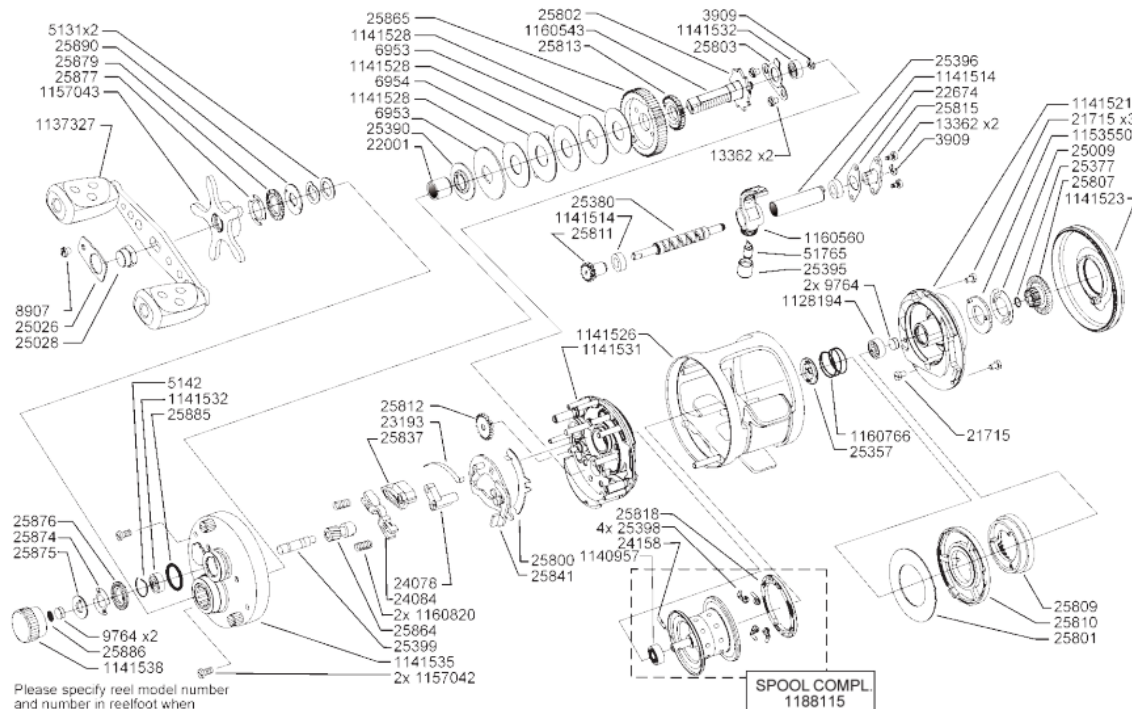

1141074 1600

OB))AMB.MORRUM ZX 1601 IVCB-4

Amb ZX 1601 IVCB-4

19 00

パーツID	パーツ名	価格
3909	RETAINER	¥200
5131	SPRING WASHER	¥200
5142	RETAINER	¥200
6953	FRICTION WASHER	¥200
6954	FRICTION WASHER	¥200
8907	SCREW	¥200
9764	WASHER	¥200
13362	SCREW	¥200
21715	SCREW	¥200
21715	SCREW	¥200
22001	HANDLE BUSHING	¥1,200
22674	LOCKING PLATE	¥300
23193	SPRING	¥200
24078	PIN HOLDER	¥600
24084	YOKE	¥600
24158	PIN	¥200
25009	BRAKE CLICK SPRING	¥500
25026	LOCKING WASHER	¥800
25028	HANDLE NUT	¥500
25357	BALL BEARING PLUG	¥200
25377	O-RING	¥200
25380	WORM SHAFT	¥2,500
25390	PLATE	¥600
25395	NUT	¥500
25396	WORM SHAFT COVER	¥1,500
25398	BRAKE WEIGHT ARM	¥300
25399	PINION SHAFT	¥1,500
25800	LINK ARM	¥600
25801	BRAKE PLATE	¥600
25802	DRAIVE GEAR PLATE	¥200
25803	LOCK WASHER	¥600
25807	IVCB-DIAL	¥800
25809	IVCB-CAM	¥800
25810	BRAKE PLATE HOLDER	¥800
25811	COG WHEEL	¥200
25812	COG WHEEL	¥200
25813	COG WHEEL	¥200
25815	LOCKER BUSHING	¥300
25818	BRAKE WEIGHT HOLDER	¥300
25837	SPRING HOLDER	¥600
25841	LIFT PLATE	¥1,200
25864	PINION GEAR	¥2,900
25865	DRAIVE GEAR	¥4,000
25874	BRAKE CLICK SPRING	¥500
25875	BRAKE CLICK RATCHET	¥500
25876	BRAKE CLICK RATCHET	¥200
25877	DRAG CLICK SPRING	¥500
25879	DRAG CLICK RATCHET	¥200
25885	O-RING	¥200
25886	CAP WASHER	¥200

パーツID	パーツ名	価格
25890	RATCHET HOLDER	¥500
51765	PILOT GUIDE	¥600
1128194	BALLBEARING	¥800
1137327	HANDLE	¥3,000
1140957	BALL BEARING	¥3,000
1141514	BALLBEARING	¥1,200
1141521	INNERPLATE RIGHT	¥2,000
1141523	OUTER SIDE PLATE RIGHT	¥8,000
1141526	FRAME	¥15,000
1141528	BRAKEWASHER	¥600
1141531	INNERPLATE LEFT	¥2,000
1141532	BALLBEARING	¥1,200
1141535	OUTER SIDE PLATE	¥8,600
1141538	SPOOL CONTROL CAP	¥1,500
1153550	CLICKPLATE	¥800
1157042	SCREW	¥200
1157043	STAR WHEEL	¥2,000
1160543	MAIN GEAR BUSHING	¥2,000
1160560	LINE CARRIAGE	¥2,000
1160766	SPRING	¥200
1160820	SPRING	¥200
1188115	SPOOL	¥8,700