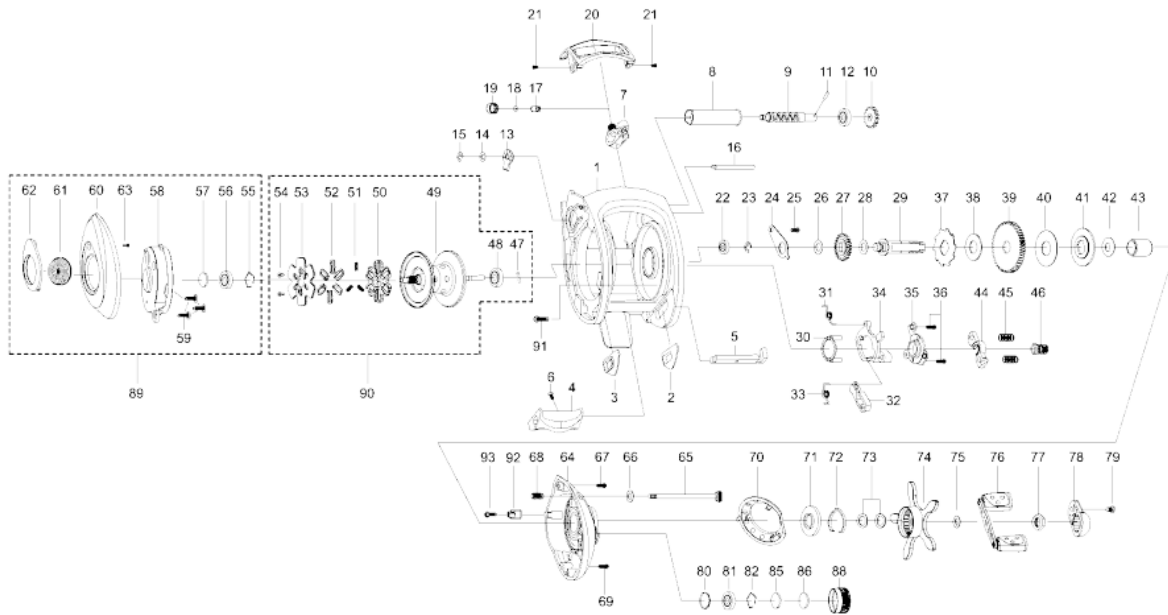

1156783 ORRA

OB))AMB.ORRA SX

Please specify reel model number and number in reel foot when ordering parts.

Ambassadeur ORRA SX 19 01

パーツID	パーツ名	価格
1	1188213 FRAME(K)	¥4,000
2	1124742 SLIDE WASHER	¥100
3	1124743 SLIDE WASHER	¥100
4	1124744 THUMBAR	¥300
5	1124745 THUMBAR SHAFT	¥150
6	1124746 THUMBAR SCREW	¥50
7	1188215 LINE GUIDE	¥500
8	1132901 LEVEL WIND TUBE	¥300
9	1125805 WORM SHAFT	¥1,500
10	1125732 WORM SHAFT GEAR	¥100
11	1125733 WORM SHAFT PIN	¥50
12	1125729 BALLBEARING	¥600
13	1125734 WORM SHAFT PIN HOLDER	¥70
14	1124178 WASHER	¥50
15	1124201 RETAINER	¥50
16	1125799 LINE GUIDE SHAFT	¥150
17	1125806 PAWL	¥300
18	1125736 WASHER	¥50
19	1116194 LINE GUIDE NUT	¥70
20	1188759 FRONT COVER(K)	¥500
21	1125738 SCREW	¥50
22	1116186 BALL BEARING	¥600
23	1124201 RETAINER	¥50
24	1125750 MAINGEAR SHAFT PLATE	¥200
25	1125752 SCREW	¥50
26	1125749 WASHER	¥50
27	1125748 LEVEL WIND GEAR	¥100
28	1125747 WASHER	¥50
29	1125746 MAINGEAR SHAFT	¥1,000
30	1125739 YOKE HOLDER	¥100
31	1125742 CLUTCH SPRING	¥50
32	1156749 KICK LEVER	¥150
33	1125745 KICK LEVER SPRING	¥50
34	1125741 LIFT CURVE	¥300
35	1203786 KICK LEVER	¥300
36	1125744 SCREW	¥50
37	1125756 RATCHET	¥150
38	1125757 DRAG WASHER	¥200
39	1190697 MAIN GEAR	¥1,500
40	1190698 DRAG WASHER	¥160
41	1144201 PRESSURE WASHER	¥150
42	1132935 WASHER	¥50
43	1132916 IAR SLEEVE	¥200
44	1125753 YOKE	¥100
45	1116237 YOKE SPRING	¥50
46	1125808 PINION(6.4:1)	¥1,000
47	1187619 SPOOL SHAFT PIN	¥200
48	1187625 SPOOL BALL BEARING	¥800
49	1188217 SPOOL(K)	¥3,500
50	1188218 BRAKE WEIGHT HOLDER	¥300