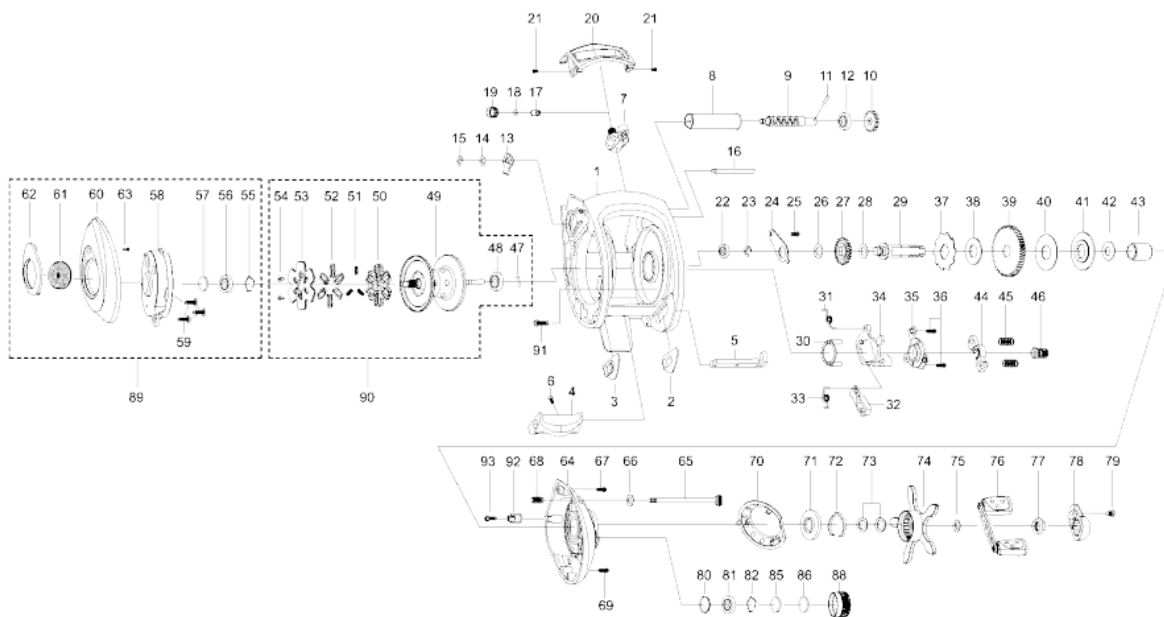

1156783 ORRA

OB))AMB.ORRA SX

Please specify reel model number and number in reel foot when ordering parts.

Ambassadeur ORRA SX 19 01

パーツID	パーツ名	価格	
1	1188213	FRAME(K)	¥4,000
2	1124742	SLIDE WASHER	¥100
3	1124743	SLIDE WASHER	¥100
4	1124744	THUMBAR	¥300
5	1124745	THUMBAR SHAFT	¥150
6	1124746	THUMBAR SCREW	¥50
7	1188215	LINE GUIDE	¥500
8	1132901	LEVEL WIND TUBE	¥300
9	1125805	WORM SHAFT	¥1,500
10	1125732	WORM SHAFT GEAR	¥100
11	1125733	WORM SHAFT PIN	¥50
12	1125729	BALLBEARING	¥600
13	1125734	WORM SHAFT PIN HOLDER	¥70
14	1124178	WASHER	¥50
15	1124201	RETAINER	¥50
16	1125799	LINE GUIDE SHAFT	¥150
17	1125806	PAWL	¥300
18	1125736	WASHER	¥50
19	1116194	LINE GUIDE NUT	¥70
20	1188759	FRONT COVER(K)	¥500
21	1125738	SCREW	¥50
22	1116186	BALL BEARING	¥600
23	1124201	RETAINER	¥50
24	1125750	MAINGEAR SHAFT PLATE	¥200
25	1125752	SCREW	¥50
26	1125749	WASHER	¥50
27	1125748	LEVEL WIND GEAR	¥100
28	1125747	WASHER	¥50
29	1125746	MAINGEAR SHAFT	¥1,000
30	1125739	YOKE HOLDER	¥100
31	1125742	CLUTCH SPRING	¥50
32	1156749	KICK LEVER	¥150
33	1125745	KICK LEVER SPRING	¥50
34	1125741	LIFT CURVE	¥300
35	1203786	KICK LEVER	¥300
36	1125744	SCREW	¥50
37	1125756	RATCHET	¥150
38	1125757	DRAG WASHER	¥200
39	1190697	MAIN GEAR	¥1,500
40	1190698	DRAG WASHER	¥160
41	1144201	PRESSURE WASHER	¥150
42	1132935	WASHER	¥50
43	1132916	IAR SLEEVE	¥200
44	1125753	YOKE	¥100
45	1116237	YOKE SPRING	¥50
46	1125808	PINION(6.4:1)	¥1,000
47	1187619	SPOOL SHAFT PIN	¥200
48	1187625	SPOOL BALL BEARING	¥800
49	1188217	SPOOL(K)	¥3,500
50	1188218	BRAKE WEIGHT HOLDER	¥300