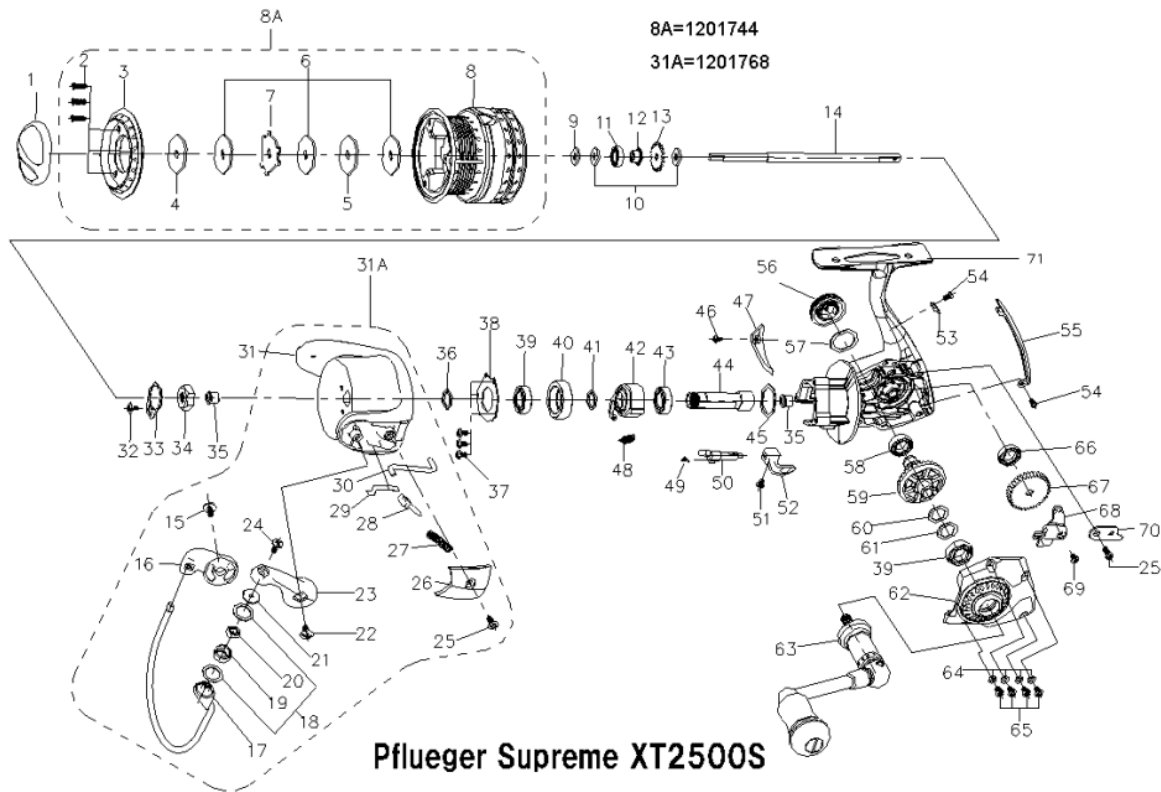

1193747 PFLUEGER

OB))PFLUEGER SUPREMEXT2500S

8A=1201744
31A=1201768

Pflueger Supreme XT2500S

パーツID	パーツ名	価格
1201736	DRAG KNOB	¥800
1201737	SCREW	¥50
1201738	SPOOL LIP	¥1,200
1201739	KEY WASHER	¥100
1201740	KEY WASHER	¥100
1201741	DRAG WASHER	¥50
1201742	EARED WASHER	¥100
1201743	SPOOL	¥2,000
1201744	SPOOL	¥4,800
1201745	CLICK GEAR WASHER	¥100
1201746	MAIN SHAFT WASHER	¥200
1201747	BEARING	¥800
1201748	SLEEVE	¥400
1201749	CLICK GEAR	¥200
1201750	MAINSHAFT	¥800
1201751	SCREW	¥100
1201752	BAIL HOLDER	¥300
1201753	BAIL WIRE	¥1,000
1201754	LINE ROLLER WASHER	¥50
1201755	LINE ROLLER	¥500
1201756	BEARING	¥600
1201757	LINE ROLLER COLLAR	¥200
1201758	SCREW	¥200
1201759	BAIL ARM	¥300
1201760	LINE ROLLER SCREW	¥200
1201761	BAIL ARM COVER SCREW	¥160
1201762	BAIL ARM COVER	¥200
1201763	BAIL ARM SPRING	¥160
1201764	BAIL ARM GUIDE	¥100
1201765	SPRING SLICE	¥200
1201766	TRIP PLUNGER	¥200
1201767	ROTOR	¥1,200
1201768	ROTOR	¥5,500
1201769	SCREW	¥160
1201770	ROTOR NUT WASHER	¥200
1201771	ROTOR NUT	¥100
1201772	PINION BUSHING	¥160
1201773	CLUTCH WASHER	¥160
1201774	SCREW	¥50
1201775	BEARING COVER	¥200
1201776	BEARING	¥600
1201777	BEARING SLEEVE	¥300
1201778	PINION WASHER	¥160
1201779	ONE WAY CLUTCH	¥800
1201780	BEARING	¥600
1201781	PINION GEAR	¥500
1201782	WASHER	¥100
1201783	SCREW	¥160
1201784	N-R CAM	¥200
1201785	CLUTCH SPRING	¥50

パーツID	パーツ名	価格
1201786	N-R LEVER SPRING	¥160
1201787	N-R LEVER SHAFT	¥200
1201788	N-R LEVER SCREW	¥160
1201789	N-R LEVER	¥200
1201790	SPRING PLATE	¥160
1201791	SPRING PLATE SCREW	¥160
1201792	REAR COVER	¥500
1201793	SIDE CAP	¥250
1201794	SIDE CAP WASHER	¥50
1201795	BEARING	¥600
1201796	DRIVE GEAR	¥800
1201797	GEAR WASHER	¥160
1201798	GEAR WASHER	¥160
1201799	BODY COVER	¥1,500
1201800	HANDLE	¥3,500
1201801	COVER SCREW WASHER	¥50
1201802	COVER SCREW	¥50
1201803	BEARING	¥600
1201804	O/S GEAR	¥300
1201805	O/S SLIDER	¥500
1201806	O/S SLIDER SCREW	¥160
1201807	O/S SLIDER PLATE	¥200
1201808	FRAME	¥4,500