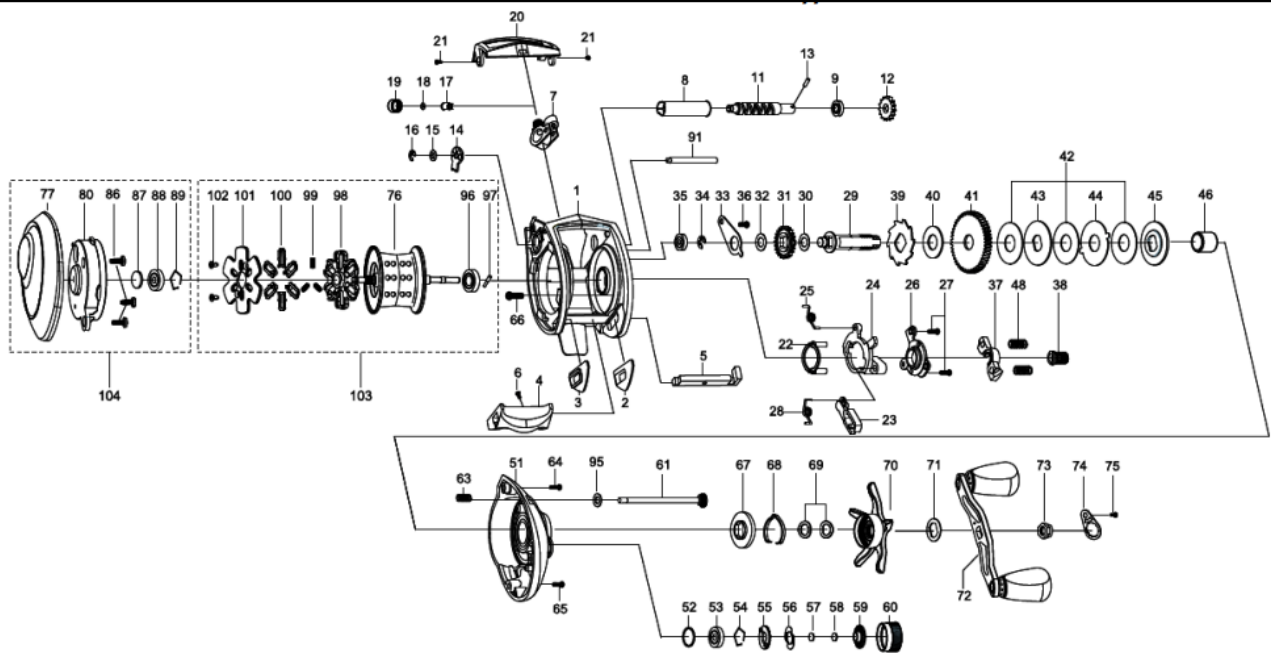

1200461 REVO

OB)AMB.SALTY STAGE REVO BJ

Please specify reel model number and number in real foot when ordering parts

Ambassadeur REVO BJ 19 01

パーツID	パーツ名	価格
1	1203399	FRAME (K) ¥4,000
2	1124742	SLIDE WASHER ¥100
3	1124743	SLIDE WASHER ¥100
4	1124744	THUMBAR ¥300
5	1124745	THUMBAR SHAFT ¥150
6	1124746	THUMBAR SCREW ¥50
7	1128193	LINEGUIDE ¥500
8	1132901	LEVEL WIND TUBE ¥300
9	1132853	BALL BEARING ¥600
11	1125731	WORM SHAFT ¥1,500
12	1125732	WORM SHAFT GEAR ¥100
13	1125733	WORM SHAFT PIN ¥50
14	1125734	WORM SHAFT PIN HOLDER ¥70
15	1124178	WASHER ¥50
16	1124201	RETAINER ¥50
17	1125735	PAWL ¥300
18	1125736	WASHER ¥50
19	1116194	LINE GUIDE NUT ¥70
20	1203400	FRONT COVER (K) ¥500
21	1125738	SCREW ¥50
22	1125739	YOKE HOLDER ¥100
23	1156749	KICK LEVER ¥150
24	1125741	LIFT CURVE ¥300
25	1125742	CLUTCH SPRING ¥50
26	1203786	KICK LEVER ¥300
27	1125744	SCREW ¥50
28	1125745	KICK LEVER SPRING ¥50
29	1203401	MAIN GEAR SHAFT ¥1,000
30	1125747	WASHER ¥50
31	1125748	LEVEL WIND GEAR ¥100
32	1125749	WASHER ¥50
33	1125750	MAINGEAR SHAFT PLATE ¥200
34	1124201	RETAINER ¥50
35	1132857	BALL BEARING ¥600
36	1125752	SCREW ¥50
37	1125753	YOKE ¥100
38	1135171	PINION GEAR ¥1,000
39	1125756	RATCHET ¥150
40	1125757	DRAG WASHER ¥200
41	1203402	MAIN GEAR(6.4:1) ¥2,000
42	1125760	DRAG WASHER ¥200
43	1125761	D-WASHER ¥150
44	1125762	EAR WASHER ¥150
45	1125763	PRESURE WASHER ¥150
46	1144202	IAR SLEEVE ¥200
48	1203376	YOKE SPRING ¥50
51	1203403	RIGHT SIDE PLATE ¥4,500
52	1185714	O-RING ¥50
53	1132859	BALL BEARING ¥600
54	1104790	RING ¥50