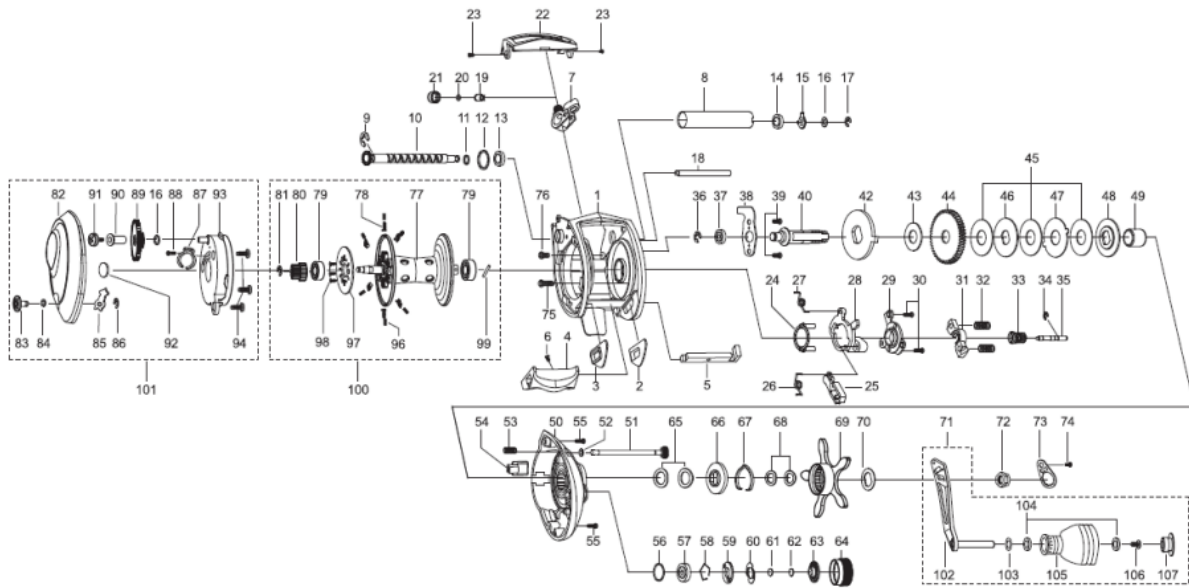

**1200464 REVO**

**SS REVO LJ -3**

Please specify reel model number and number in reel foot when ordering parts.

*Ambassadeur* **REVO LJ-3 19 01**

パーツID	パーツ名	価格
1	1203371 FRAME(K)	¥8,000
2	1203372 SLIDE WASHER	¥160
3	1203373 SLIDE WASHER	¥160
4	1144178 THUMB BAR	¥300
5	1144179 CLUTCH LINK	¥160
6	1124746 THUMBAR SCREW	¥50
7	1203374 LINE GUIDE	¥500
8	1144181 LEVEL WIND TUBE	¥300
9	1144182 RETAINER	¥160
10	1144183 WORM SHAFT	¥2,000
11	1144184 WASHER	¥160
12	1144185 WASHER	¥50
13	1144186 BALL BEARING	¥600
14	1132853 BALL BEARING	¥600
15	1125734 WORM SHAFT PIN HOLDER	¥70
16	1124178 WASHER	¥50
17	1124201 RETAINER	¥50
18	1144187 LINE GUIDE SHAFT	¥160
19	1144188 PAWL	¥300
20	1125736 WASHER	¥50
21	1144189 LINE GUIDE NUT	¥200
22	1203375 FRONT COVER (K)	¥500
23	1125738 SCREW	¥50
24	1125739 YOKE HOLDER	¥100
25	1156749 KICK LEVER	¥150
26	1125745 KICK LEVER SPRING	¥50
27	1125742 CLUTCH SPRING	¥50
28	1125741 LIFT CURVE	¥300
29	1125743 CLUTCH PLATE	¥300
30	1125744 SCREW	¥50
31	1125753 YOKE	¥100
32	1203376 YOKE SPRING	¥50
33	1203377 PINION(K)	¥1,000
34	1116226 RETAINER	¥50
35	1125766 PINION SHAFT	¥500
36	1124201 RETAINER	¥50
37	1132857 BALL BEARING	¥600
38	1144192 MAIN GEAR SHAFT PLATE(K)	¥1,200
39	1125752 SCREW	¥50
40	1144193 MAIN GEAR SHAFT(K)	¥1,200
42	1203378 RATCHET	¥150
43	1144196 DRAG WASHER	¥160
44	1204949 DRIVE GEAR	¥1,500
45	1204950 Carbon washer	¥200
46	1204951 D WASHER	¥150
47	1204952 A WASHER	¥150
48	1204953 PRESSURE WASHER	¥150
49	1144202 IAR SLEEVE	¥200
50	1203380 GEAR SIDE PLATE	¥3,000
51	1144204 CAM LOCK SCREW	¥200