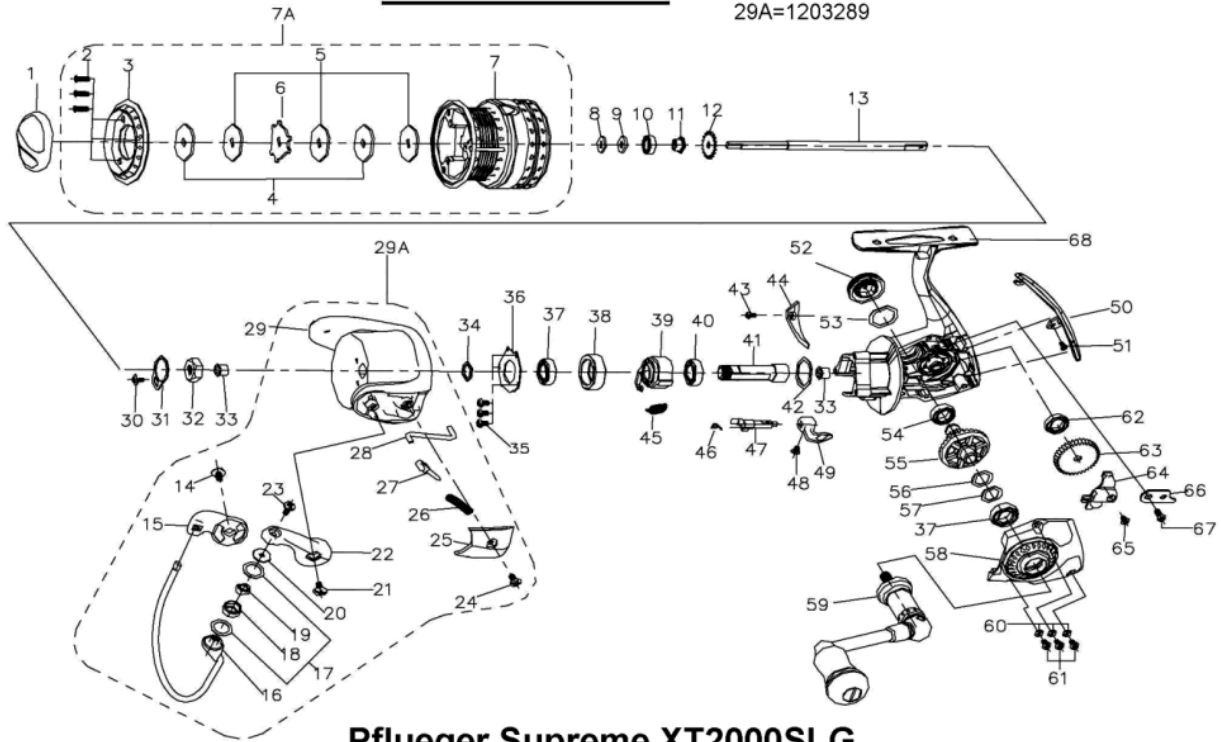

1201554 PFLUEGER

OB)PFLUEGER SUPREMEXT2000SLG

EXPLODED VIEW

7A=1203287

29A=1203289

Pflueger Supreme XT2000SLG

パーツID	パーツ名	価格
1201809	DRAG KNOB	¥800
1201810	SCREW	¥50
1201812	KEY WASHER	¥100
1201813	DRAG WASHER	¥50
1201814	EARED WASHER	¥100
1201817	CLICK GEAR WASHER	¥50
1201818	MAIN SHAFT WASHER	¥200
1201819	BEARING	¥800
1201820	SLEEVE	¥400
1201821	CLICK GEAR	¥200
1201822	MAINSHAFT	¥800
1201823	SCREW	¥100
1201824	BAIL HOLDER	¥300
1201825	BAIL WIRE	¥1,000
1201826	LINE ROLLER WASHER	¥50
1201827	LINE ROLLER	¥500
1201828	BEARING	¥600
1201829	LINE ROLLER COLLAR	¥200
1201830	SCREW	¥200
1201831	BAIL ARM	¥300
1201832	LINE ROLLER SCREW	¥200
1201833	BAIL ARM COVER SCREW	¥160
1201834	BAIL ARM COVER	¥200
1201835	BAIL ARM SPRING	¥160
1201836	BAIL ARM GUIDE	¥100
1201837	TRIP PLUNGER	¥200
1201838	ROTOR SUB	¥1,200
1201839	ROTOR	¥5,500
1201840	SCREW	¥160
1201841	ROTOR NUT WASHER	¥200
1201842	ROTOR NUT	¥100
1201843	PINION BUSHING	¥160
1201844	CLUTCH WASHER	¥160
1201845	SCREW	¥50
1201846	BEARING COVER	¥200
1201847	BEARING	¥600
1201848	BEARING SLEEVE	¥300
1201849	ONE WAY CLUTCH	¥800
1201850	BEARING	¥600
1201852	WASHER	¥100
1201853	SCREW	¥160
1201854	N-R CAM	¥200
1201855	CLUTCH SPRING	¥50
1201856	N-R LEVER SPRING	¥160
1201857	N-R LEVER SHAFT	¥200
1201858	N-R LEVER SCREW	¥160
1201859	N-R LEVER	¥200
1201860	REAR COVER	¥500
1201861	REAR COVER SCREW	¥160
1201862	SIDE CAP	¥250

パーツID	パーツ名	価格
1201863	SIDE CAP WASHER	¥50
1201864	BEARING	¥600
1201866	GEAR WASHER	¥160
1201867	GEAR WASHER	¥160
1201870	COVER SCREW WASHER	¥50
1201871	COVER SCREW	¥50
1201872	BEARING	¥600
1201873	O/S GEAR	¥300
1201874	O/S SLIDER	¥500
1201875	O/S SLIDER SCREW	¥160
1201876	O/S SLIDER PLATE	¥200
1201877	SCREW	¥160
1203285	SPOOL LIP	¥1,200
1203286	SPOOL	¥1,800
1203287	SPOOL	¥4,100
1203290	PINION GEAR	¥500
1203291	DRIVE GEAR	¥800
1203292	BODY COVER	¥1,500
1203293	HANDLE	¥3,500
1203294	FRAME	¥4,500