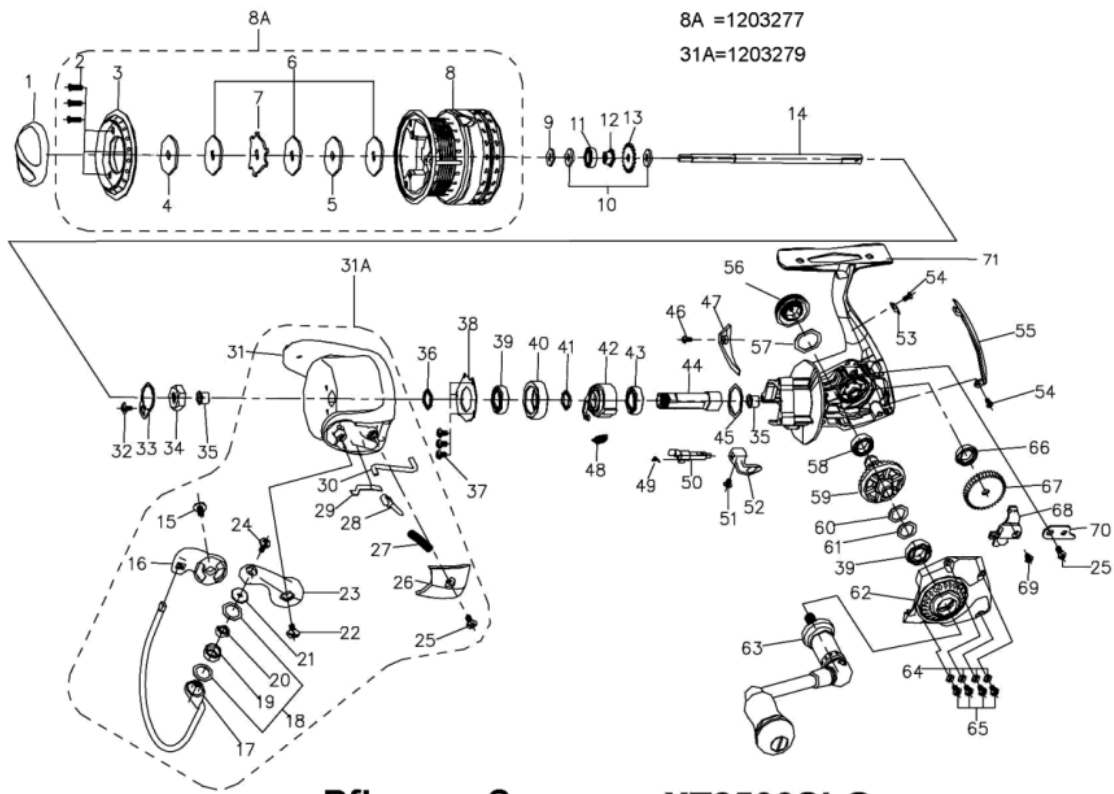

**1201555 PFLUEGER**

**OB))PFLUEGER SUPREMEXT2500SLG**

パーツID	パーツ名	価格
1201736	DRAG KNOB	¥800
1201737	SCREW	¥50
1201739	KEY WASHER	¥100
1201740	KEY WASHER	¥100
1201741	DRAG WASHER	¥50
1201742	EARED WASHER	¥100
1201745	CLICK GEAR WASHER	¥100
1201746	MAIN SHAFT WASHER	¥200
1201747	BEARING	¥800
1201748	SLEEVE	¥400
1201749	CLICK GEAR	¥200
1201750	MAINSHAFT	¥800
1201751	SCREW	¥100
1201752	BAIL HOLDER	¥300
1201753	BAIL WIRE	¥1,000
1201754	LINE ROLLER WASHER	¥50
1201755	LINE ROLLER	¥500
1201756	BEARING	¥600
1201757	LINE ROLLER COLLAR	¥200
1201758	SCREW	¥200
1201759	BAIL ARM	¥300
1201760	LINE ROLLER SCREW	¥200
1201761	BAIL ARM COVER SCREW	¥160
1201762	BAIL ARM COVER	¥200
1201763	BAIL ARM SPRING	¥160
1201764	BAIL ARM GUIDE	¥100
1201765	SPRING SLICE	¥200
1201766	TRIP PLUNGER	¥200
1201769	SCREW	¥160
1201770	ROTOR NUT WASHER	¥200
1201771	ROTOR NUT	¥100
1201772	PINION BUSHING	¥160
1201773	CLUTCH WASHER	¥160
1201774	SCREW	¥50
1201775	BEARING COVER	¥200
1201776	BEARING	¥600
1201777	BEARING SLEEVE	¥300
1201778	PINION WASHER	¥160
1201779	ONE WAY CLUTCH	¥800
1201780	BEARING	¥600
1201782	WASHER	¥100
1201783	SCREW	¥160
1201784	N-R CAM	¥200
1201785	CLUTCH SPRING	¥50
1201786	N-R LEVER SPRING	¥160
1201787	N-R LEVER SHAFT	¥200
1201788	N-R LEVER SCREW	¥160
1201789	N-R LEVER	¥200
1201790	SPRING PLATE	¥160
1201791	SPRING PLATE SCREW	¥160

パーツID	パーツ名	価格
1201792	REAR COVER	¥500
1201793	SIDE CAP	¥250
1201794	SIDE CAP WASHER	¥50
1201795	BEARING	¥600
1201797	GEAR WASHER	¥160
1201798	GEAR WASHER	¥160
1201801	COVER SCREW WASHER	¥50
1201802	COVER SCREW	¥50
1201803	BEARING	¥600
1201804	O/S GEAR	¥300
1201805	O/S SLIDER	¥500
1201806	O/S SLIDER SCREW	¥160
1201807	O/S SLIDER PLATE	¥200
1203276	SPOOL	¥2,000
1203277	SPOOL	¥4,800
1203278	ROTOR	¥1,200
1203279	ROTOR	¥5,500
1203280	PINION GEAR	¥500
1203281	DRIVE GEAR	¥800
1203282	BODY COVER	¥1,500
1203283	HANDLE	¥3,500
1203284	FRAME	¥4,500