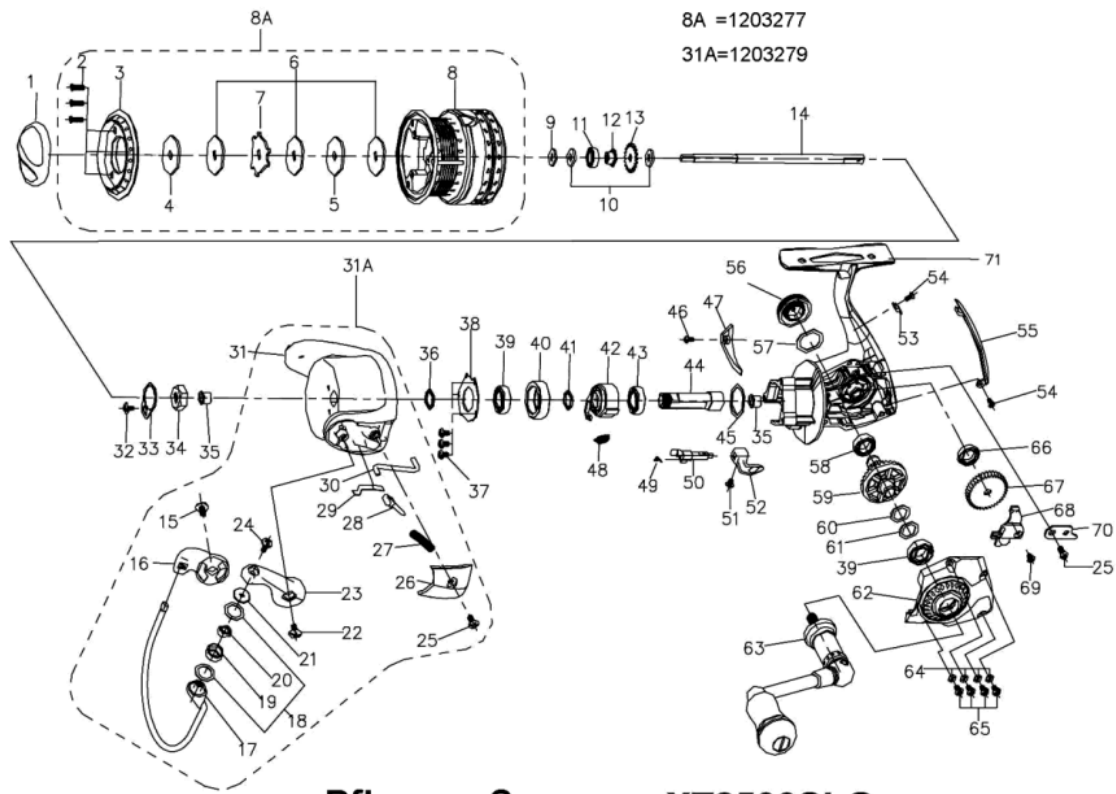

1201555 PFLUEGER

OB))PFLUEGER SUPREMEXT2500SLG

パーツID	パーツ名	価格
1201736	DRAG KNOB	¥800
1201737	SCREW	¥50
1201739	KEY WASHER	¥100
1201740	KEY WASHER	¥100
1201741	DRAG WASHER	¥50
1201742	EARED WASHER	¥100
1201745	CLICK GEAR WASHER	¥100
1201746	MAIN SHAFT WASHER	¥200
1201747	BEARING	¥800
1201748	SLEEVE	¥400
1201749	CLICK GEAR	¥200
1201750	MAINSHAFT	¥800
1201751	SCREW	¥100
1201752	BAIL HOLDER	¥300
1201753	BAIL WIRE	¥1,000
1201754	LINE ROLLER WASHER	¥50
1201755	LINE ROLLER	¥500
1201756	BEARING	¥600
1201757	LINE ROLLER COLLAR	¥200
1201758	SCREW	¥200
1201759	BAIL ARM	¥300
1201760	LINE ROLLER SCREW	¥200
1201761	BAIL ARM COVER SCREW	¥160
1201762	BAIL ARM COVER	¥200
1201763	BAIL ARM SPRING	¥160
1201764	BAIL ARM GUIDE	¥100
1201765	SPRING SLICE	¥200
1201766	TRIP PLUNGER	¥200
1201769	SCREW	¥160
1201770	ROTOR NUT WASHER	¥200
1201771	ROTOR NUT	¥100
1201772	PINION BUSHING	¥160
1201773	CLUTCH WASHER	¥160
1201774	SCREW	¥50
1201775	BEARING COVER	¥200
1201776	BEARING	¥600
1201777	BEARING SLEEVE	¥300
1201778	PINION WASHER	¥160
1201779	ONE WAY CLUTCH	¥800
1201780	BEARING	¥600
1201782	WASHER	¥100
1201783	SCREW	¥160
1201784	N-R CAM	¥200
1201785	CLUTCH SPRING	¥50
1201786	N-R LEVER SPRING	¥160
1201787	N-R LEVER SHAFT	¥200
1201788	N-R LEVER SCREW	¥160
1201789	N-R LEVER	¥200
1201790	SPRING PLATE	¥160
1201791	SPRING PLATE SCREW	¥160

パーツID	パーツ名	価格
1201792	REAR COVER	¥500
1201793	SIDE CAP	¥250
1201794	SIDE CAP WASHER	¥50
1201795	BEARING	¥600
1201797	GEAR WASHER	¥160
1201798	GEAR WASHER	¥160
1201801	COVER SCREW WASHER	¥50
1201802	COVER SCREW	¥50
1201803	BEARING	¥600
1201804	O/S GEAR	¥300
1201805	O/S SLIDER	¥500
1201806	O/S SLIDER SCREW	¥160
1201807	O/S SLIDER PLATE	¥200
1203276	SPOOL	¥2,000
1203277	SPOOL	¥4,800
1203278	ROTOR	¥1,200
1203279	ROTOR	¥5,500
1203280	PINION GEAR	¥500
1203281	DRIVE GEAR	¥800
1203282	BODY COVER	¥1,500
1203283	HANDLE	¥3,500
1203284	FRAME	¥4,500