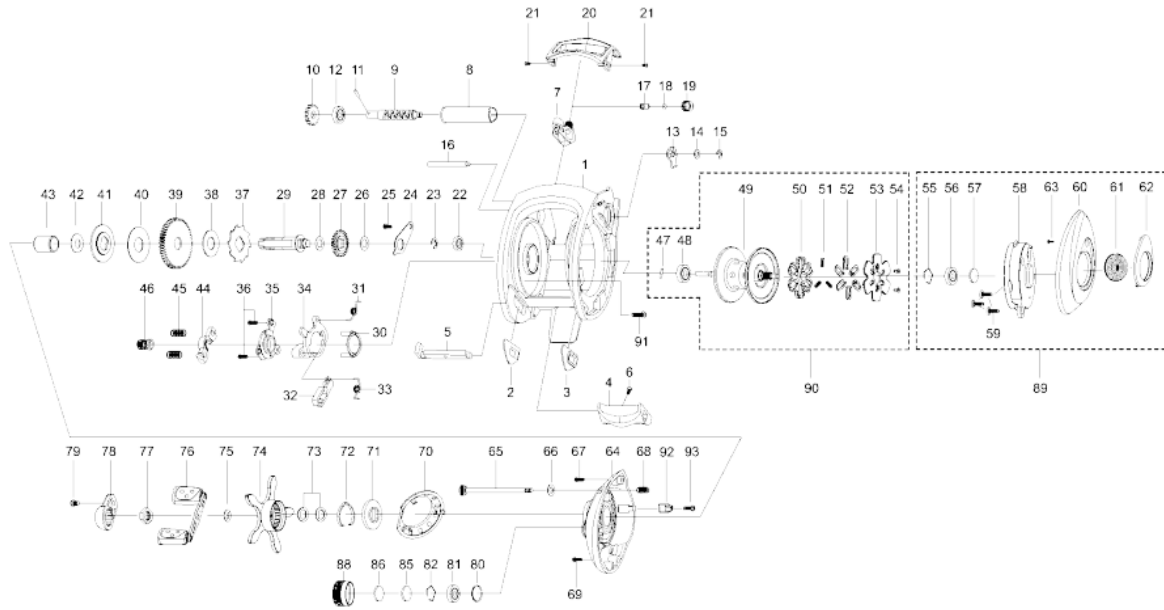

1201710 ORRA

OB)AMB.ORRA SX-L

Please specify reel model number and number in reel foot when ordering parts.

Ambassadeur ORRA SX-L 20 00

パーツID	パーツ名	価格	
1	1214271	FRAME(K)	¥4,000
2	1124742	SLIDE WASHER	¥100
3	1124743	SLIDE WASHER	¥100
4	1124744	THUMBAR	¥300
5	1127696	THUMBAR SHAFT	¥150
6	1124746	THUMBAR SCREW	¥50
7	1188215	LINE GUIDE	¥500
8	1132901	LEVEL WIND TUBE	¥300
9	1125805	WORM SHAFT	¥1,500
10	1125732	WORM SHAFT GEAR	¥100
11	1125733	WORM SHAFT PIN	¥50
12	1125729	BALLBEARING	¥600
13	1125734	WORM SHAFT PIN HOLDER	¥70
14	1124178	WASHER	¥50
15	1124201	RETAINER	¥50
16	1125799	LINE GUIDE SHAFT	¥150
17	1125806	PAWL	¥300
18	1125736	WASHER	¥50
19	1116194	LINE GUIDE NUT	¥70
20	1188759	FRONT COVER(K)	¥500
21	1125738	SCREW	¥50
22	1116186	BALL BEARING	¥600
23	1124201	RETAINER	¥50
24	1125750	MAINGEAR SHAFT PLATE	¥200
25	1125752	SCREW	¥50
26	1125749	WASHER	¥50
27	1125748	LEVEL WIND GEAR	¥100
28	1125747	WASHER	¥50
29	1127702	MAIN GEAR SHAFT	¥1,000
30	1125739	YOKE HOLDER	¥100
31	1127699	CLUTCH SPRING	¥50
32	1156750	KICK LEVER	¥150
33	1127701	KICK LEVER SPRING	¥50
34	1127698	LIFT CURVE	¥300
35	1203787	KICK LEVER	¥300
36	1125744	SCREW	¥50
37	1189341	RATCHET	¥150
38	1125757	DRAG WASHER	¥200
39	1214278	MAIN GEAR	¥1,500
40	1190698	DRAG WASHER	¥160
41	1144201	PRESSURE WASHER	¥150
42	1132935	WASHER	¥50
43	1132916	IAR SLEEVE	¥200
44	1127703	YOKE	¥100
45	1116237	YOKE SPRING	¥50
46	1127705	PINION	¥1,000
47	1187619	SPOOL SHAFT PIN	¥200
48	1187625	SPOOL BALL BEARING	¥800
49	1188217	SPOOL(K)	¥3,500
50	1188218	BRAKE WEIGHT HOLDER	¥300