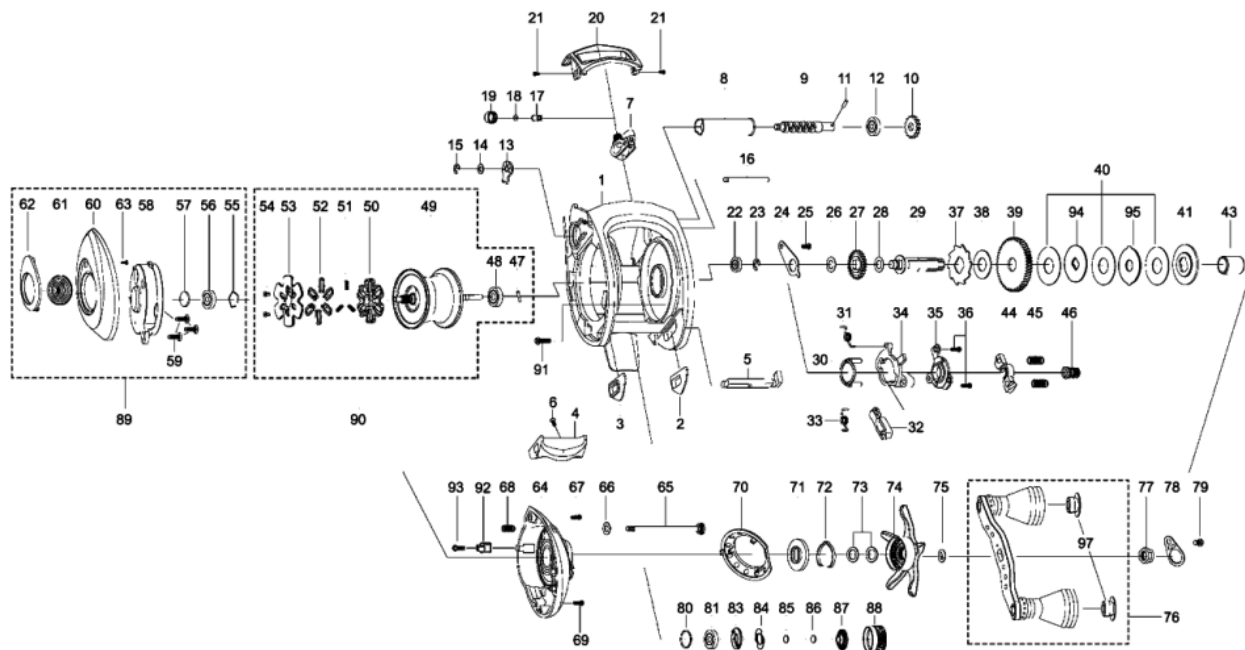

1205757 ORRA

OB))AMB.ORRA BJ

Please specify reel model number and number in reel foot when ordering parts.

Ambassadeur ORRA BJ 20 01

パーツID	パーツ名	価格	
1	1214273	FRAME(K)	¥4,000
2	1124742	SLIDE WASHER	¥100
3	1124743	SLIDE WASHER	¥100
4	1124744	THUMBAR	¥300
5	1124745	THUMBAR SHAFT	¥150
6	1124746	THUMBAR SCREW	¥50
7	1214275	LINE GUIDE	¥500
8	1132901	LEVEL WIND TUBE	¥300
9	1125805	WORM SHAFT	¥1,500
10	1125732	WORM SHAFT GEAR	¥100
11	1125733	WORM SHAFT PIN	¥50
12	1132853	BALL BEARING	¥600
13	1125734	WORM SHAFT PIN HOLDER	¥70
14	1124178	WASHER	¥50
15	1124201	RETAINER	¥50
16	1125799	LINE GUIDE SHAFT	¥150
17	1125806	PAWL	¥300
18	1125736	WASHER	¥50
19	1116194	LINE GUIDE NUT	¥70
20	1214276	FRONT COVER(K)	¥500
21	1125738	SCREW	¥50
22	1132857	BALL BEARING	¥600
23	1124201	RETAINER	¥50
24	1125750	MAINGEAR SHAFT PLATE	¥200
25	1125752	SCREW	¥50
26	1125749	WASHER	¥50
27	1125748	LEVEL WIND GEAR	¥100
28	1125747	WASHER	¥50
29	1196748	MAIN GEAR SHAFT	¥1,000
30	1125739	YOKE HOLDER	¥100
31	1125742	CLUTCH SPRING	¥50
32	1156749	KICK LEVER	¥150
33	1125745	KICK LEVER SPRING	¥50
34	1125741	LIFT CURVE	¥300
35	1203786	KICK LEVER	¥300
36	1125744	SCREW	¥50
37	1125756	RATCHET	¥150
38	1125757	DRAG WASHER	¥200
39	1125759	MAIN GEAR 7,1	¥2,000
40	1125760	DRAG WASHER	¥200
41	1125763	PRESURE WASHER	¥150
43	1239084	SLEEVE	¥300
44	1125753	YOKE	¥100
45	1116237	YOKE SPRING	¥50
46	1125809	PINION 7,1	¥1,000
47	1187619	SPOOL SHAFT PIN	¥200
48	1144215	BALL BEARING	¥800
49	1214281	SPOOL(K)	¥3,500
50	1188218	BRAKE WEIGHT HOLDER	¥300
51	1187892	BRAKE SHOE SPRING	¥50