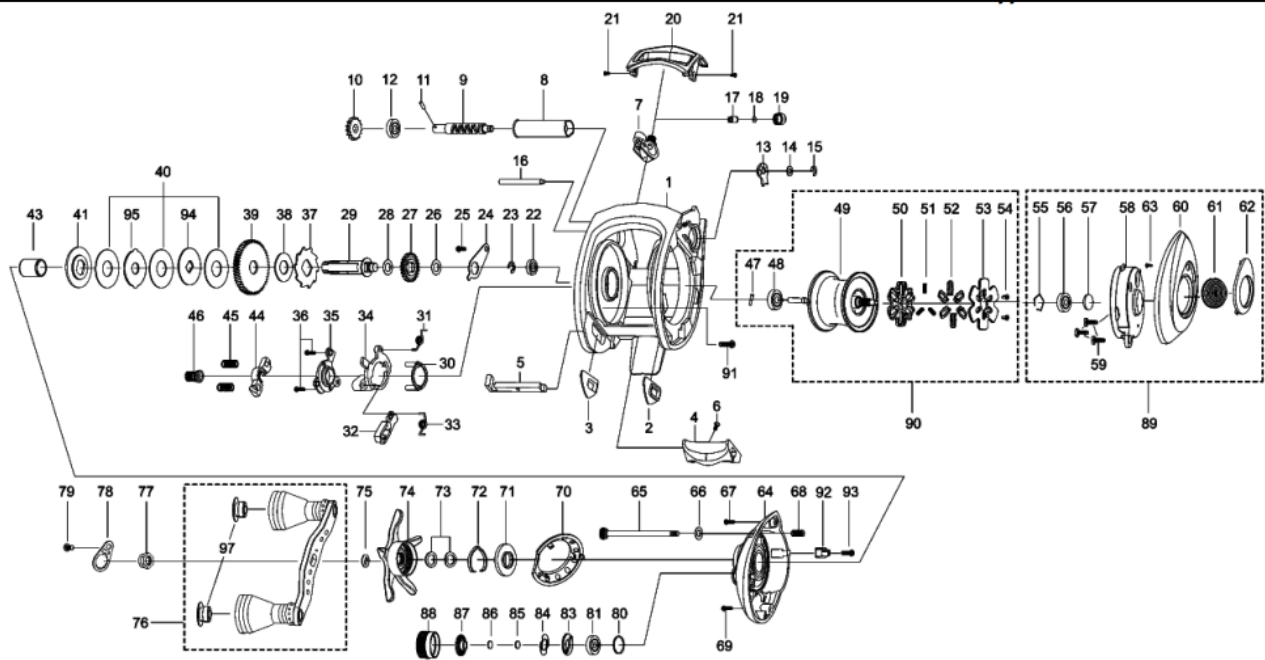

1205758 ORRA

OB)AMB.ORRA BJ-L

Please specify reel model number and number in reel foot when ordering parts.

Ambassadeur ORRA BJ-L 20 01

パーツID	パーツ名	価格	
1	1214274	FRAME(K)	¥4,000
2	1124742	SLIDE WASHER	¥100
3	1124743	SLIDE WASHER	¥100
4	1124744	THUMBAR	¥300
5	1127696	THUMBAR SHAFT	¥150
6	1124746	THUMBAR SCREW	¥50
7	1214275	LINE GUIDE	¥500
8	1132901	LEVEL WIND TUBE	¥300
9	1125805	WORM SHAFT	¥1,500
10	1125732	WORM SHAFT GEAR	¥100
11	1125733	WORM SHAFT PIN	¥50
12	1132853	BALL BEARING	¥600
13	1125734	WORM SHAFT PIN HOLDER	¥70
14	1124178	WASHER	¥50
15	1124201	RETAINER	¥50
16	1125799	LINE GUIDE SHAFT	¥150
17	1125806	PAWL	¥300
18	1125736	WASHER	¥50
19	1116194	LINE GUIDE NUT	¥70
20	1214276	FRONT COVER(K)	¥500
21	1125738	SCREW	¥50
22	1132857	BALL BEARING	¥600
23	1124201	RETAINER	¥50
24	1125750	MAINGEAR SHAFT PLATE	¥200
25	1125752	SCREW	¥50
26	1125749	WASHER	¥50
27	1125748	LEVEL WIND GEAR	¥100
28	1125747	WASHER	¥50
29	1196759	MAIN GEAR SHAFT	¥1,000
30	1125739	YOKE HOLDER	¥100
31	1127699	CLUTCH SPRING	¥50
32	1156750	KICK LEVER	¥150
33	1127701	KICK LEVER SPRING	¥50
34	1127698	LIFT CURVE	¥300
35	1203787	KICK LEVER	¥300
36	1125744	SCREW	¥50
37	1189341	RATCHET	¥150
38	1125757	DRAG WASHER	¥200
39	1129572	MAIN GEAR	¥1,500
40	1125760	DRAG WASHER	¥200
41	1125763	PRESURE WASHER	¥150
43	1239084	SLEEVE	¥300
44	1127703	YOKE	¥100
45	1116237	YOKE SPRING	¥50
46	1200012	PINION GEAR(K)	¥1,000
47	1187619	SPOOL SHAFT PIN	¥200
48	1144215	BALL BEARING	¥800
49	1214281	SPOOL(K)	¥3,500
50	1188218	BRAKE WEIGHT HOLDER	¥300
51	1187892	BRAKE SHOE SPRING	¥50

パーツID	パーツ名	価格	
52	1188219	BRAKE WEIGHT	¥100
53	1203410	BRAKE WEIGHT COVER	¥300
54	1187891	SCREW	¥50
55	1104790	RING	¥50
56	1128194	BALLBEARING	¥800
57	1125797	WASHER	¥50
58	1196767	BEARING HOUSING	¥1,500
59	1125822	SCREW	¥50
60	1214289	LEFT SIDE PLATE	¥2,500
61	1214363	LEFT SIDE TRIM	¥200
62	1214364	LEFT SIDE INSERT	¥200
63	1187891	SCREW	¥50
64	1239083	CRANK SIDE COVER ASSEMBLY	¥3,000
65	1125774	CAM LOCK SCREW	¥200
66	1133903	WASHER	¥50
67	1188228	SCREW	¥160
68	1125775	SPRING	¥50
69	1188229	SCREW	¥160
70	1214298	RIGHT SIDE TRIM	¥250
71	1125779	CLICK SPRING HOLDER	¥150
72	1125780	CLICK SPRING	¥70
73	1117208	SPRING WASHER	¥50
74	1214301	STAR WHEEL	¥2,000
75	1185798	HANDLE WASHER	¥50
76	1214304	HANDLE	¥4,000
77	1203418	HANDLE NUT	¥200
78	1132929	HANDLE NUT COVER	¥150
79	1203393	SCREW	¥50
80	1185714	O-RING	¥50
81	1132859	BALL BEARING	¥600
83	1125768	CLICK WASHER	¥100
84	1125769	CLICK SPRING	¥150
85	1125770	FRICTION WASHER	¥50
86	1125771	RUBBER WASHER	¥50
87	1125772	CLICK WASHER	¥100
88	1208096	BRAKE KNOB	¥600
89	1214310	SIDEPLATE LEFT	¥5,900
90	1214313	SPOOL COMPLETE(K)	¥5,000
91	1185916	RIGHT SIDE COVER SCREW	¥160
92	1214316	LUBE PORT	¥150
93	1144213	SCREW	¥160
94	1125761	D-WASHER	¥150
95	1125762	EAR WASHER	¥150
97	1242323	HANDLE KNOB CAP	¥600