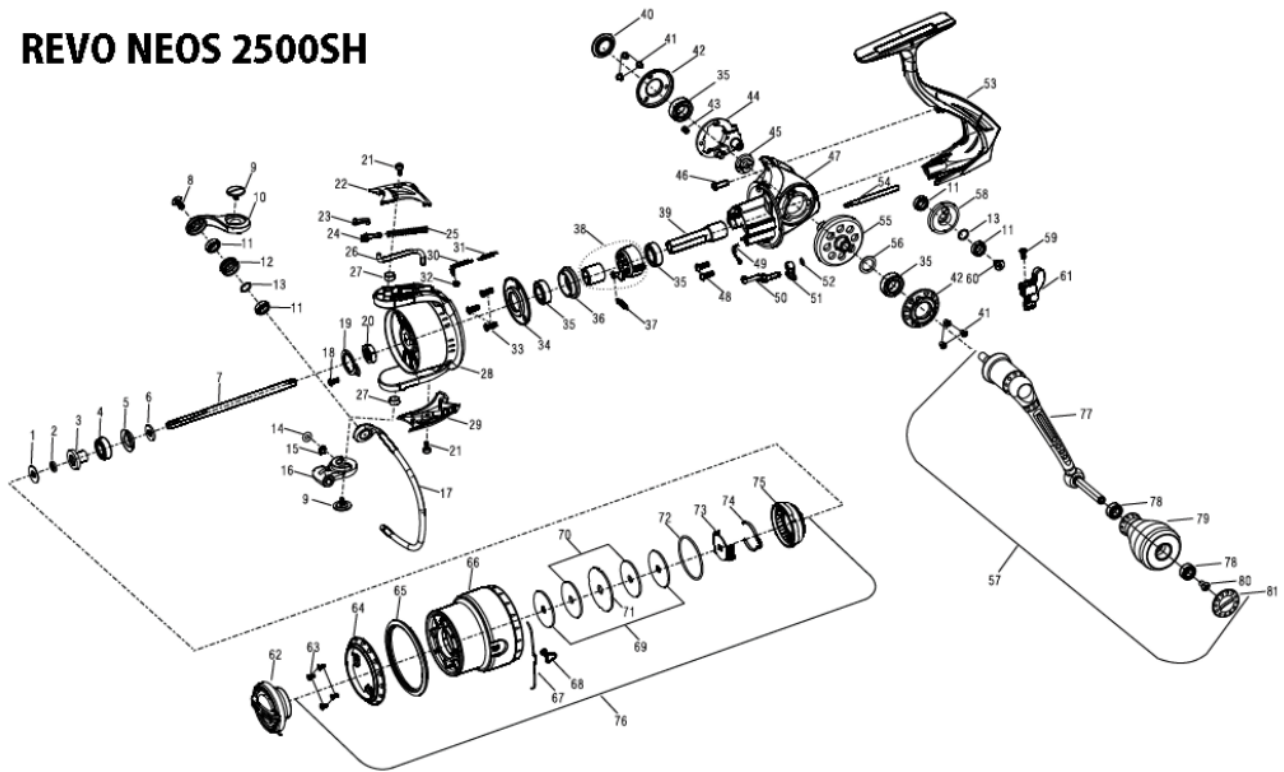

1206278 REVO NEOS

OB))REVO NEOS 2500SH

REVO NEOS 2500SH

パーツID	パーツ名	価格	
1	1195751	SPACE WASHER	¥160
2	1195755	O-RING	¥160
3	1195758	BEARING SLEEVE	¥300
4	1195757	BALL BEARING	¥600
5	1195761	SEAL	¥160
6	1195763	SPOOL SHAFT WASHER	¥160
7	1221452	SPOOL SHAFT	¥800
8	1195642	SCREW	¥160
9	1221453	SCREW	¥200
10	1221455	BAIL ARM	¥400
11	1195641	BALL BEARING	¥600
12	1195620	LINE ROLLER	¥500
13	1195778	SPACER	¥160
14	1195591	O-RING	¥160
15	1195592	CLIP	¥160
16	1221457	BAIL HOLDER	¥300
17	1221459	BAIL WIRE	¥1,000
18	1221460	SCREW	¥160
19	1195770	NUT LOCKING PLATE	¥200
20	1221461	ROTOR NUT	¥200
21	1221462	SCREW	¥160
22	1221464	BAIL ARM COVER	¥300
23	1195617	PIVOT LEVER	¥160
24	1195619	BAIL SPRING BUSHING	¥160
25	1195613	BAIL SPRING	¥160
26	1221466	BAIL TRIP BAR	¥200
27	1221467	BUSHING	¥160
28	1221471	ROTOR	¥1,200
29	1221473	BAIL HOLDER COVER	¥300
30	1221474	ROTOR BRAKE LINKAGE	¥250
31	1221475	ROTOR BRAKE SPRING	¥160
32	1221476	ROTOR BRAKE PAD	¥160
33	1221477	SCREW	¥160
34	1221479	BEARING HOLDER COVER	¥500
35	1181780	BALL BEARING	¥1,055
36	1195573	BEARING HOLDER	¥400
37	1221480	CLUTCH SPRING	¥160
38	1195773	CLUTCH	¥800
39	1221482	PINION	¥500
40	1221486	HANDLE SCREW COVER	¥600
41	1221489	SCREW	¥160
42	1221492	BEARING RETAINER	¥800
43	1195720	SCREW	¥160
44	1221495	OSCILLATION MOUNT	¥600
45	1195767	IDLE GEAR	¥300
46	1221496	SCREW	¥160
47	1221498	GEAR BOX	¥3,000
48	1221499	SCREW	¥160
49	1221500	SWITCH SPRING	¥160
50	1221501	SWITCH LEVER	¥200