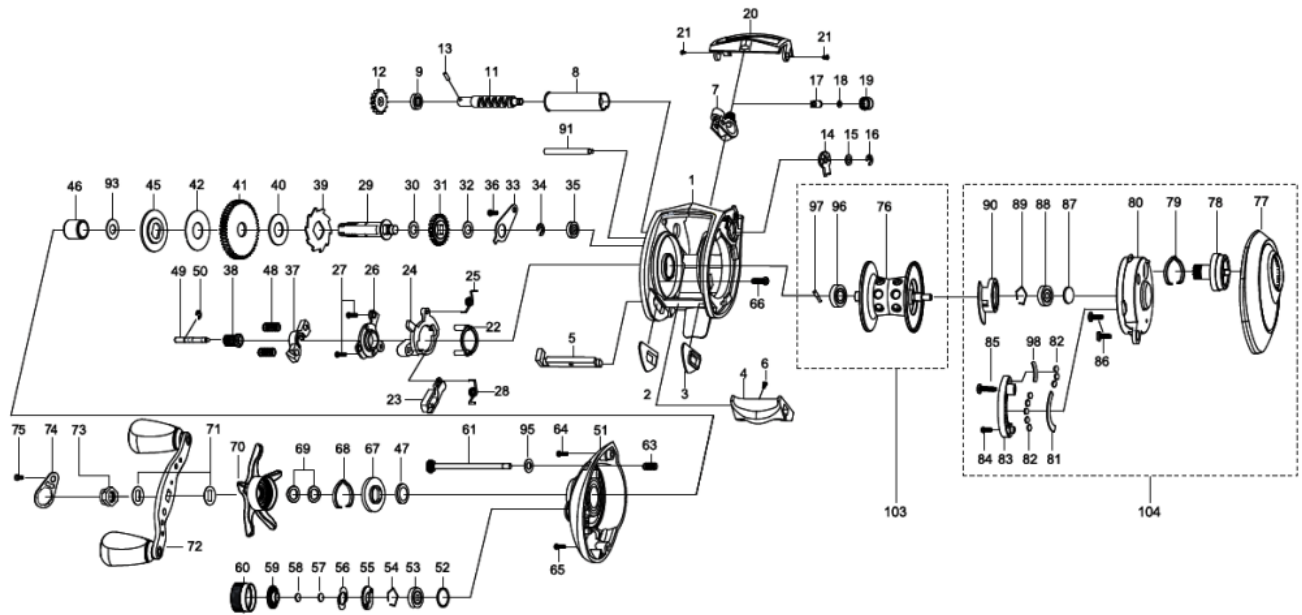

1225277 REVO

OB))AMB.REVO ELITE II-L

Please specify reel model number and number in reel foot when ordering parts.

Ambassadeur REVO ELITE II-L 20 00

パーツID	パーツ名	価格	
1	1127694	FRAME	¥4,000
2	1125801	SLIDE WASHER	¥100
3	1125802	SLIDE WASHER	¥100
4	1125803	THUMBAR	¥300
5	1127696	THUMBAR SHAFT	¥150
6	1124746	THUMBAR SCREW	¥50
7	1125804	LINE GUIDE	¥500
8	1137750	LEVEL WIND TUBE	¥300
9	1132853	BALL BEARING	¥600
11	1132903	WORM SHAFT	¥1,500
12	1125732	WORM SHAFT GEAR	¥100
13	1125733	WORM SHAFT PIN	¥50
14	1125734	WORM SHAFT PIN HOLDER	¥70
15	1124178	WASHER	¥50
16	1124201	RETAINER	¥50
17	1125735	PAWL	¥300
18	1125736	WASHER	¥50
19	1129323	LINE GUIDE NUT	¥70
20	1125807	FRONT COVER	¥500
21	1125738	SCREW	¥50
22	1125739	YOKE HOLDER	¥100
23	1156750	KICK LEVER	¥150
24	1127698	LIFT CURVE	¥300
25	1127699	CLUTCH SPRING	¥50
26	1203787	KICK LEVER	¥300
27	1125744	SCREW	¥50
28	1127701	KICK LEVER SPRING	¥50
29	1196827	MAIN GEAR SHAFT	¥1,200
30	1125747	WASHER	¥50
31	1125748	LEVEL WIND GEAR	¥100
32	1125749	WASHER	¥50
33	1125750	MAINGEAR SHAFT PLATE	¥200
34	1124201	RETAINER	¥50
35	1132857	BALL BEARING	¥600
36	1125752	SCREW	¥50
37	1127703	YOKE	¥100
38	1132938	PINION	¥1,000
39	1189341	RATCHET	¥150
40	1125757	DRAG WASHER	¥200
41	1132939	MAIN GEAR 6,4	¥2,000
42	1139229	DRAG WASHER	¥70
45	1125763	PRESURE WASHER	¥150
46	1132916	IAR SLEEVE	¥200
47	1125765	WASHER	¥50
48	1116237	YOKE SPRING	¥50
49	1125766	PINION SHAFT	¥500
50	1116226	RETAINER	¥50
51	1227232	LEFT SIDE PLATE	¥3,000
52	1185714	O-RING	¥50
53	1128194	BALLBEARING	¥800