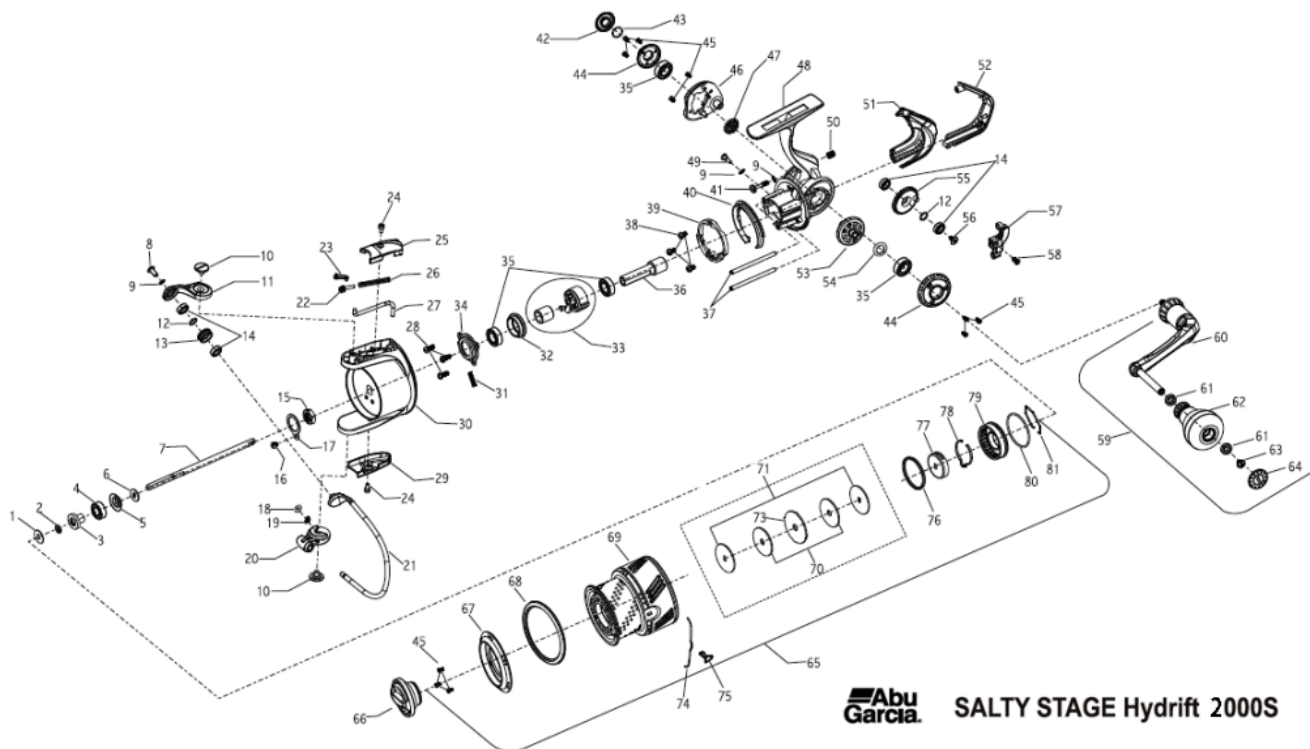

1225867 SALTY STAGE HYD

OB))SS HYDRIFT 2000S

パーツID	パーツ名	価格	
1	1195751	SPACE WASHER	¥160
2	1195755	O-RING	¥160
3	1195758	BEARING SLEEVE	¥300
4	1195757	BALL BEARING	¥600
5	1195763	SPOOL SHAFT WASHER	¥160
6	1195761	SEAL	¥160
7	1195647	SHAFT SPOOL	¥800
8	1195642	SCREW	¥160
9	1222226	WASHER	¥160
10	1195612	SCREW	¥200
11	1251911	ARM BAIL	¥400
12	1195778	SPACER	¥160
13	1195620	LINE ROLLER	¥500
14	1195641	BALL BEARING	¥600
15	1195643	NUT ROTOR	¥200
16	1195646	SCREW	¥160
17	1195770	NUT LOCKING PLATE	¥200
18	1195591	O-RING	¥160
19	1195592	CLIP	¥160
20	1251913	CAM BAIL	¥300
21	1195576	WIRE BAIL	¥1,000
22	1195619	BAIL SPRING BUSHING	¥160
23	1195617	PIVOT LEVER	¥160
24	1195575	SCREW	¥160
25	1195597	COVER BAIL PIVOT	¥300
26	1195613	BAIL SPRING	¥160
27	1251915	LEVER TRIP	¥200
28	1195572	SCREW- BEARING RETAINER	¥160
29	1195790	COVER CAM	¥300
30	1251917	ROTOR	¥1,500
31	1195772	SPRING CLUTCH	¥160
32	1195573	BEARING HOLDER	¥400
33	1195773	CLUTCH	¥800
34	1195571	RETAINER BEARING	¥500
35	1181780	BALL BEARING	¥1,055
36	1195566	PINION	¥500
37	1195655	PIN CROSS WIND BLOCK	¥200
38	1195611	SCREW	¥160
39	1195608	COVER RING FRICTION	¥300
40	1251921	RING FRICTION	¥300
41	1195664	SCREW	¥160
42	1251924	COVER BEARING	¥600
43	1251927	O-RING	¥160
44	1251928	RETAINER BEARING	¥800
45	1195720	SCREW	¥160
46	1251932	PLATE HOUSING	¥600
47	1195766	IDLE GEAR	¥300
48	1251936	HOUSING	¥4,000
49	1195665	SCREW	¥160
50	1195673	SPRING	¥160