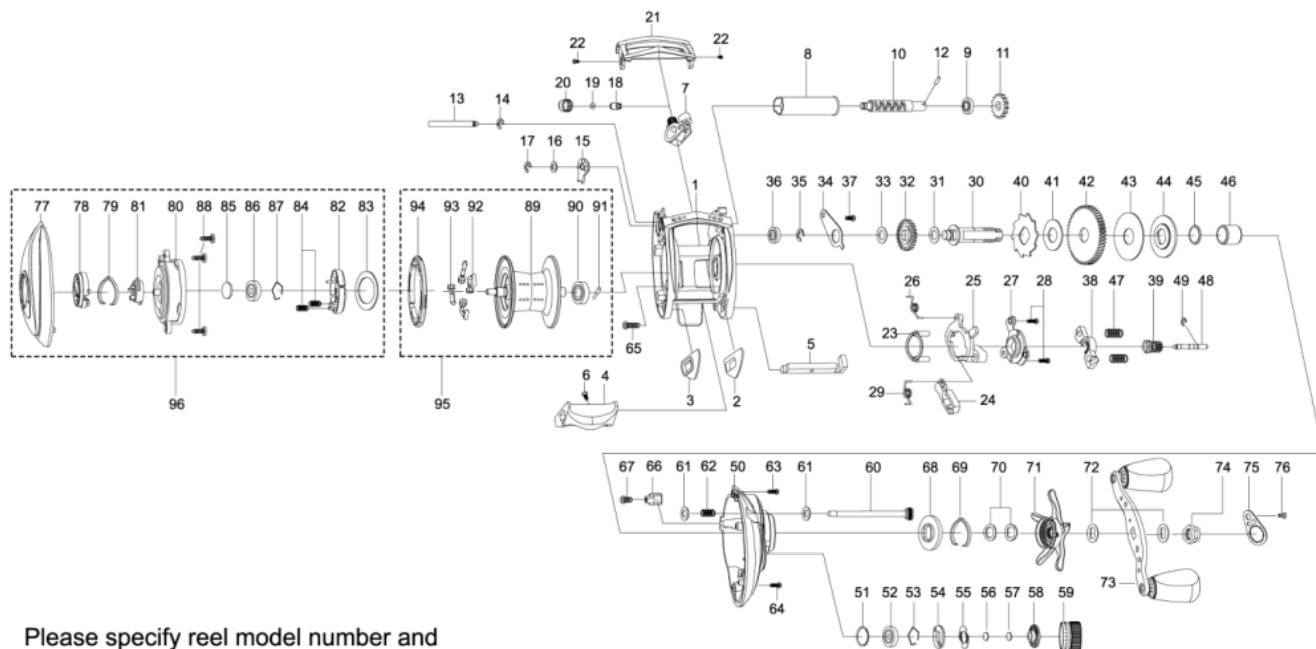

1237069 REVO

OB))REVO MGX

Please specify reel model number and number in reel foot when ordering parts.

Ambassadeur REVO MGX 21 00

パーツID	パーツ名	価格
1	1251630 FRAME (K)	¥7,500
2	1125801 SLIDE WASHER	¥100
3	1125802 SLIDE WASHER	¥100
4	1251631 THUMBAR	¥300
5	1124745 THUMBAR SHAFT	¥150
6	1124746 THUMBAR SCREW	¥50
7	1185690 LINE GUIDE	¥500
8	1137750 LEVEL WIND TUBE	¥300
9	1132853 BALL BEARING	¥600
10	1132903 WORM SHAFT	¥1,500
11	1125732 WORM SHAFT GEAR	¥100
12	1125733 WORM SHAFT PIN	¥50
13	1251632 LINE GUIDE SHAFT	¥300
14	1116226 RETAINER	¥50
15	1125734 WORM SHAFT PIN HOLDER	¥70
16	1124178 WASHER	¥50
17	1124201 RETAINER	¥50
18	1125735 PAWL	¥300
19	1125736 WASHER	¥50
20	1129323 LINE GUIDE NUT	¥70
21	1251633 FRONT COVER (K)	¥500
22	1125738 SCREW	¥50
23	1125739 YOKE HOLDER	¥100
24	1257004 KICK LEVER	¥150
25	1125741 LIFT CURVE	¥300
26	1200008 CLUTCH SPRING	¥160
27	1203786 KICK LEVER	¥300
28	1125744 SCREW	¥50
29	1125745 KICK LEVER SPRING	¥50
30	1196826 MAIN GEAR SHAFT	¥1,200
31	1125747 WASHER	¥50
32	1251634 LEVEL WIND GEAR	¥160
33	1125749 WASHER	¥50
34	1125750 MAINGEAR SHAFT PLATE	¥200
35	1124201 RETAINER	¥50
36	1132857 BALL BEARING	¥600
37	1125752 SCREW	¥50
38	1125753 YOKE	¥100
39	1192814 PINION(7.1:1)	¥1,000
40	1125756 RATCHET	¥150
41	1125757 DRAG WASHER	¥200
42	1251636 MAIN GEAR (K)	¥2,000
43	1204950 Carbon washer	¥200
44	1251638 D-WASHER (K)	¥400
45	1144185 WASHER	¥50
46	1239084 SLEEVE	¥300
47	1116237 YOKE SPRING	¥50
48	1125766 PINION SHAFT	¥500
49	1116226 RETAINER	¥50
50	1252029 RIGHT SIDE PLATE	¥4,500