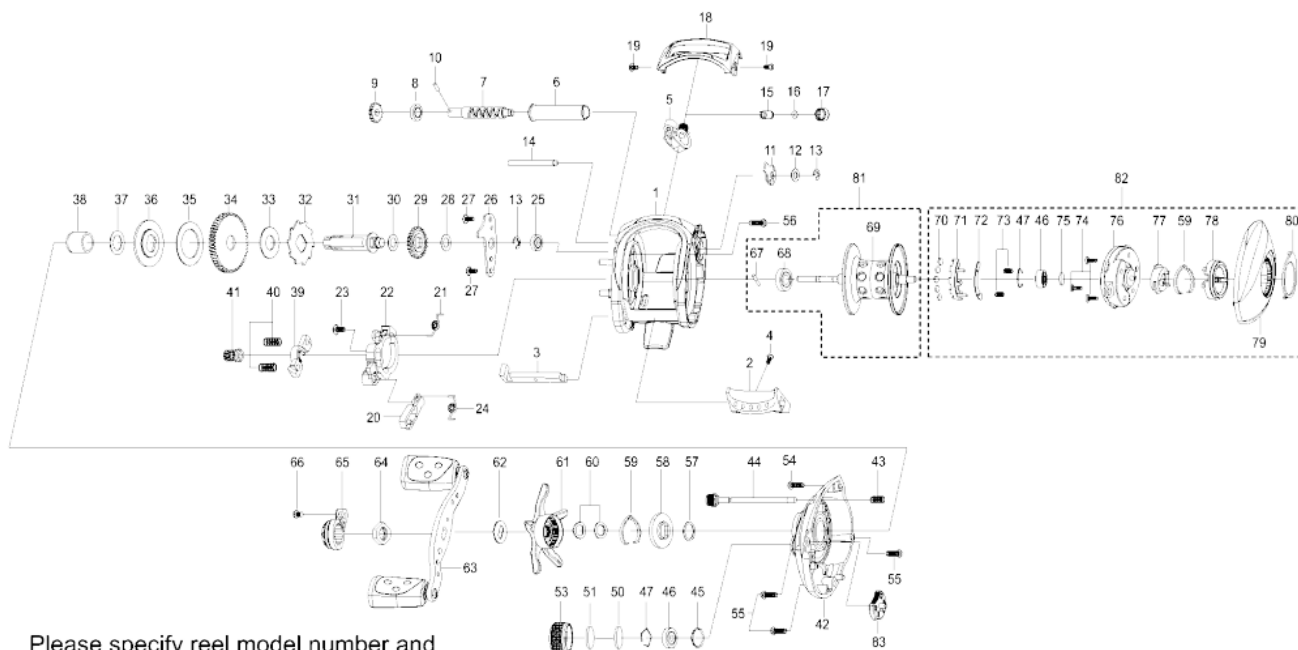

1237075 MAX

OB))SILVERMAX-L

Please specify reel model number and number in reel foot when ordering parts.

Ambassadeur SILVER MAX2-L 21 01

パーツID	パーツ名	価格	
1	1252050	FRAME	¥2,000
2	1252051	THUMBAR	¥300
3	1127696	THUMBAR SHAFT	¥150
4	1124746	THUMBAR SCREW	¥50
5	1185909	LINE GUIDE ASSEMBLY	¥500
6	1137750	LEVEL WIND TUBE	¥300
7	1125805	WORM SHAFT	¥1,500
8	1125729	BALLBEARING	¥600
9	1125732	WORM SHAFT GEAR	¥100
10	1125733	WORM SHAFT PIN	¥50
11	1125734	WORM SHAFT PIN HOLDER	¥70
12	1185695	WORM SHAFT WASHER	¥160
13	1124201	RETAINER	¥50
14	1125799	LINE GUIDE SHAFT	¥150
15	1125806	PAWL	¥300
16	1125736	WASHER	¥50
17	1129323	LINE GUIDE NUT	¥70
18	1252052	FRONT COVER (K)	¥500
19	1185912	FRONT COVER SCREW	¥160
20	1127697	KICK LEVER	¥150
21	1252056	CLUTCH SPRING	¥160
22	1252058	LIFT CURVE	¥300
23	1252059	SCREW	¥160
24	1252061	KICK LEVER SPRING	¥160
25	1116186	BALL BEARING	¥600
26	1252062	MAIN GEAR SHAFT PLATE	¥200
27	1125822	SCREW	¥50
28	1125747	WASHER	¥50
29	1125748	LEVEL WIND GEAR	¥100
30	1125749	WASHER	¥50
31	1196759	MAIN GEAR SHAFT	¥1,000
32	1189341	RATCHET	¥150
33	1125757	DRAG WASHER	¥200
34	1214278	MAIN GEAR	¥1,500
35	1190698	DRAG WASHER	¥160
36	1144201	PRESSURE WASHER	¥150
37	1132935	WASHER	¥50
38	1226839	IAR WASHER	¥200
39	1127703	YOKE	¥100
40	1116237	YOKE SPRING	¥50
41	1127705	PINION	¥1,000
42	1252071	RIGHT SIDE PLATE	¥2,800
43	1125775	SPRING	¥50
44	1252073	CAM LOCK SCREW	¥200
45	1185714	O-RING	¥50
46	1125827	BALL BEARING	¥600
47	1104790	RING	¥50
50	1125829	FRICTION WASHER	¥50
51	1125828	RUBBER WASHER	¥50
53	1252075	BRAKE KNOB	¥600