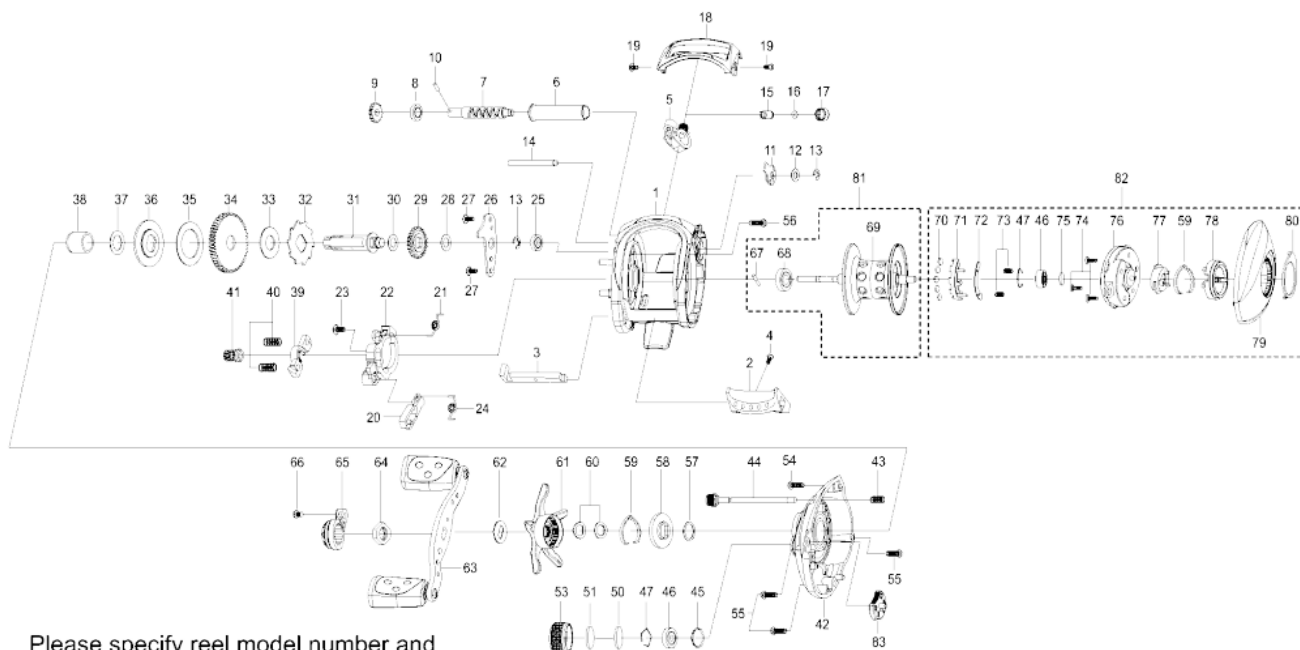

1237075 MAX

OB))SILVERMAX-L

Please specify reel model number and number in reel foot when ordering parts.

Ambassadeur SILVER MAX2-L 21 01

パーツID	パーツ名	価格	
1	1252050	FRAME	¥2,000
2	1252051	THUMBAR	¥300
3	1127696	THUMBAR SHAFT	¥150
4	1124746	THUMBAR SCREW	¥50
5	1185909	LINE GUIDE ASSEMBLY	¥500
6	1137750	LEVEL WIND TUBE	¥300
7	1125805	WORM SHAFT	¥1,500
8	1125729	BALLBEARING	¥600
9	1125732	WORM SHAFT GEAR	¥100
10	1125733	WORM SHAFT PIN	¥50
11	1125734	WORM SHAFT PIN HOLDER	¥70
12	1185695	WORM SHAFT WASHER	¥160
13	1124201	RETAINER	¥50
14	1125799	LINE GUIDE SHAFT	¥150
15	1125806	PAWL	¥300
16	1125736	WASHER	¥50
17	1129323	LINE GUIDE NUT	¥70
18	1252052	FRONT COVER (K)	¥500
19	1185912	FRONT COVER SCREW	¥160
20	1127697	KICK LEVER	¥150
21	1252056	CLUTCH SPRING	¥160
22	1252058	LIFT CURVE	¥300
23	1252059	SCREW	¥160
24	1252061	KICK LEVER SPRING	¥160
25	1116186	BALL BEARING	¥600
26	1252062	MAIN GEAR SHAFT PLATE	¥200
27	1125822	SCREW	¥50
28	1125747	WASHER	¥50
29	1125748	LEVEL WIND GEAR	¥100
30	1125749	WASHER	¥50
31	1196759	MAIN GEAR SHAFT	¥1,000
32	1189341	RATCHET	¥150
33	1125757	DRAG WASHER	¥200
34	1214278	MAIN GEAR	¥1,500
35	1190698	DRAG WASHER	¥160
36	1144201	PRESSURE WASHER	¥150
37	1132935	WASHER	¥50
38	1226839	IAR WASHER	¥200
39	1127703	YOKE	¥100
40	1116237	YOKE SPRING	¥50
41	1127705	PINION	¥1,000
42	1252071	RIGHT SIDE PLATE	¥2,800
43	1125775	SPRING	¥50
44	1252073	CAM LOCK SCREW	¥200
45	1185714	O-RING	¥50
46	1125827	BALL BEARING	¥600
47	1104790	RING	¥50
50	1125829	FRICTION WASHER	¥50
51	1125828	RUBBER WASHER	¥50
53	1252075	BRAKE KNOB	¥600