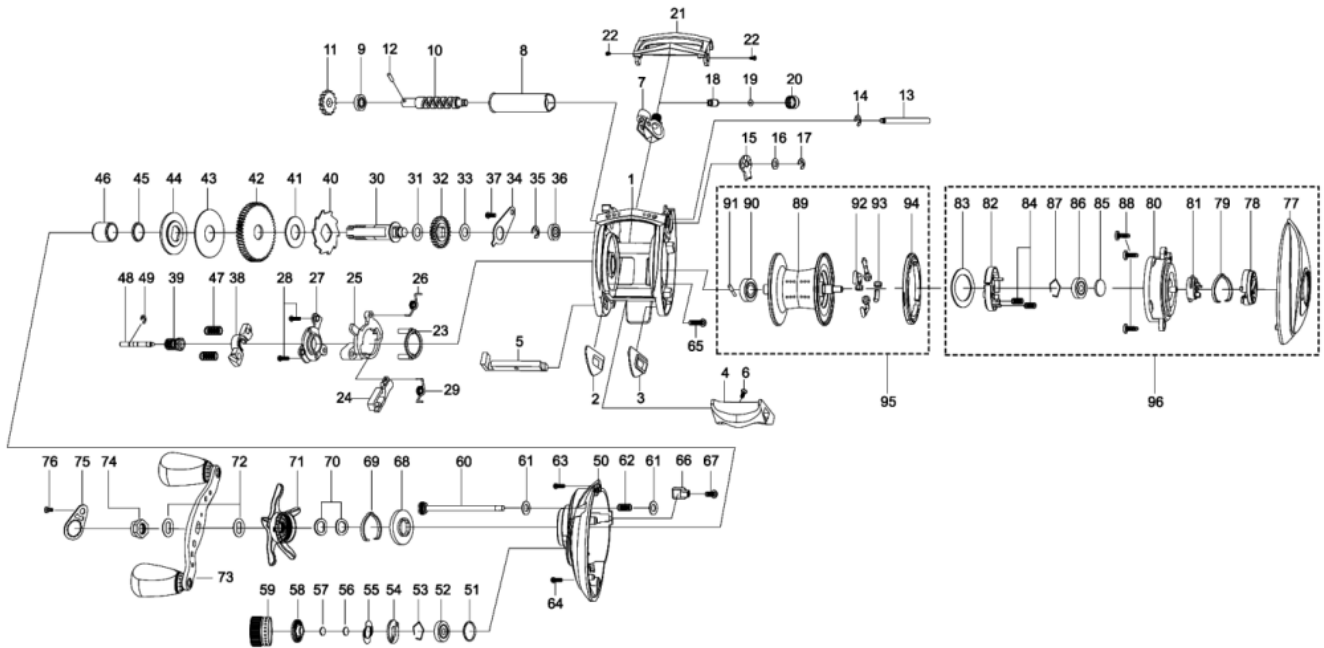

**1239023 REVO**

**OB))REVO MGX-L**

Please specify reel model number and number in reel foot when ordering parts.

**Ambassadeur REVO MGX-L 21 00**

パーツID	パーツ名	価格
1	1257003 FRAME (K)	¥7,500
2	1125801 SLIDE WASHER	¥100
3	1125802 SLIDE WASHER	¥100
4	1251631 THUMBAR	¥300
5	1127696 THUMBAR SHAFT	¥150
6	1124746 THUMBAR SCREW	¥50
7	1185690 LINE GUIDE	¥500
8	1137750 LEVEL WIND TUBE	¥300
9	1132853 BALL BEARING	¥600
10	1132903 WORM SHAFT	¥1,500
11	1125732 WORM SHAFT GEAR	¥100
12	1125733 WORM SHAFT PIN	¥50
13	1251632 LINE GUIDE SHAFT	¥300
14	1116226 RETAINER	¥50
15	1125734 WORM SHAFT PIN HOLDER	¥70
16	1124178 WASHER	¥50
17	1124201 RETAINER	¥50
18	1125735 PAWL	¥300
19	1125736 WASHER	¥50
20	1129323 LINE GUIDE NUT	¥70
21	1251633 FRONT COVER (K)	¥500
22	1125738 SCREW	¥50
23	1125739 YOKE HOLDER	¥100
24	1257005 KICK LEVER	¥150
25	1127698 LIFT CURVE	¥300
26	1200009 CLUTCH SPRING	¥160
27	1203787 KICK LEVER	¥300
28	1125744 SCREW	¥50
29	1127701 KICK LEVER SPRING	¥50
30	1196827 MAIN GEAR SHAFT	¥1,200
31	1125747 WASHER	¥50
32	1251634 LEVEL WIND GEAR	¥160
33	1125749 WASHER	¥50
34	1125750 MAINGEAR SHAFT PLATE	¥200
35	1124201 RETAINER	¥50
36	1132857 BALL BEARING	¥600
37	1125752 SCREW	¥50
38	1127703 YOKE	¥100
39	1192815 PINION GEAR-L(7.1:1)	¥1,000
40	1189341 RATCHET	¥150
41	1125757 DRAG WASHER	¥200
42	1257007 MAIN GEAR (K)	¥2,000
43	1204950 Carbon washer	¥200
44	1251638 D-WASHER (K)	¥400
45	1144185 WASHER	¥50
46	1239084 SLEEVE	¥300
47	1116237 YOKE SPRING	¥50
48	1125766 PINION SHAFT	¥500
49	1116226 RETAINER	¥50
50	1257009 LEFT SIDE PLATE	¥4,500