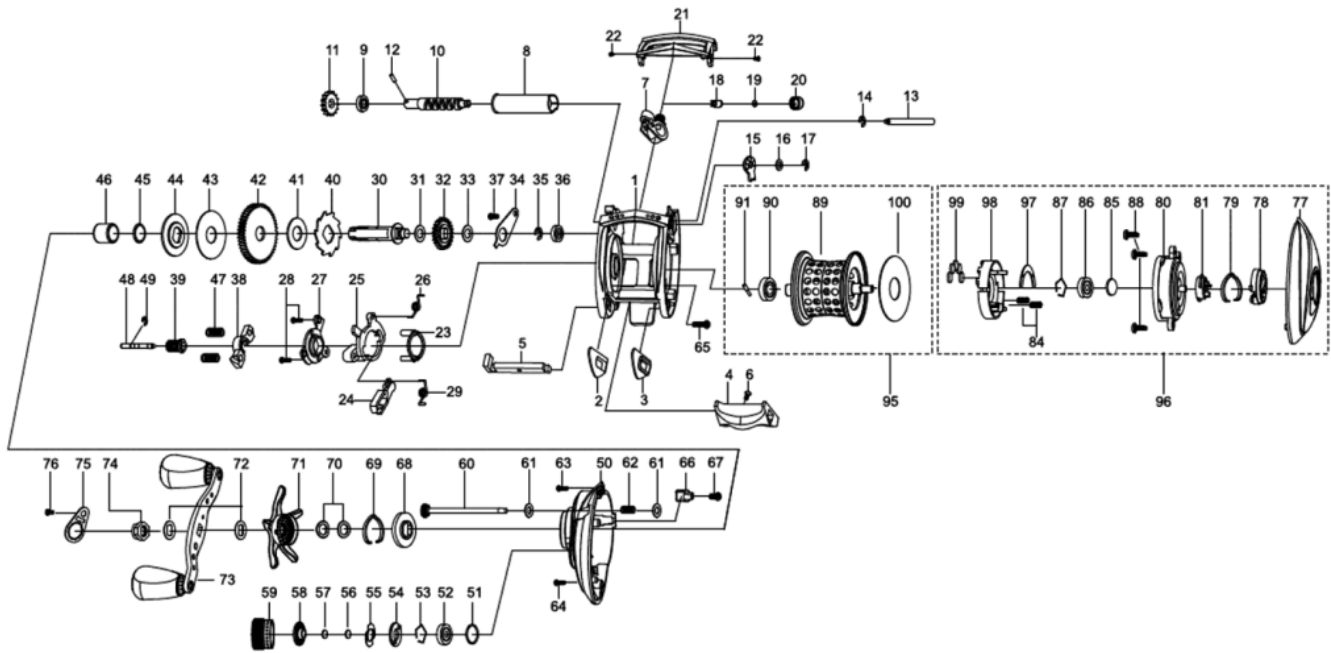

1242949 REVO

REVO LTX-L

Please specify reel model number and number in reel foot when ordering parts.

Ambassadeur

REVO LTX-L 21 00

パーツID	パーツ名	価格
1	1257003 FRAME (K)	¥7,500
2	1125801 SLIDE WASHER	¥100
3	1125802 SLIDE WASHER	¥100
4	1251631 THUMBAR	¥300
5	1127696 THUMBAR SHAFT	¥150
6	1124746 THUMBAR SCREW	¥50
7	1185690 LINE GUIDE	¥500
8	1137750 LEVEL WIND TUBE	¥300
9	1132853 BALL BEARING	¥600
10	1132903 WORM SHAFT	¥1,500
11	1125732 WORM SHAFT GEAR	¥100
12	1125733 WORM SHAFT PIN	¥50
13	1251632 LINE GUIDE SHAFT	¥300
14	1116226 RETAINER	¥50
15	1125734 WORM SHAFT PIN HOLDER	¥70
16	1124178 WASHER	¥50
17	1124201 RETAINER	¥50
18	1125735 PAWL	¥300
19	1125736 WASHER	¥50
20	1129323 LINE GUIDE NUT	¥70
21	1251633 FRONT COVER (K)	¥500
22	1125738 SCREW	¥50
23	1125739 YOKE HOLDER	¥100
24	1257005 KICK LEVER	¥150
25	1127698 LIFT CURVE	¥300
26	1200009 CLUTCH SPRING	¥160
27	1203787 KICK LEVER	¥300
28	1125744 SCREW	¥50
29	1127701 KICK LEVER SPRING	¥50
30	1196827 MAIN GEAR SHAFT	¥1,200
31	1125747 WASHER	¥50
32	1251634 LEVEL WIND GEAR	¥160
33	1125749 WASHER	¥50
34	1125750 MAINGEAR SHAFT PLATE	¥200
35	1124201 RETAINER	¥50
36	1132857 BALL BEARING	¥600
37	1125752 SCREW	¥50
38	1127703 YOKE	¥100
39	1257006 PINION (K)	¥1,000
40	1189341 RATCHET	¥150
41	1125757 DRAG WASHER	¥200
42	1257008 MAIN GEAR (K)	¥2,000
43	1204950 Carbon washer	¥200
44	1251638 D-WASHER (K)	¥400
45	1144185 WASHER	¥50
46	1239084 SLEEVE	¥300
47	1116237 YOKE SPRING	¥50
48	1125766 PINION SHAFT	¥500
49	1116226 RETAINER	¥50
50	1257012 LEFT SIDE PLATE	¥4,500