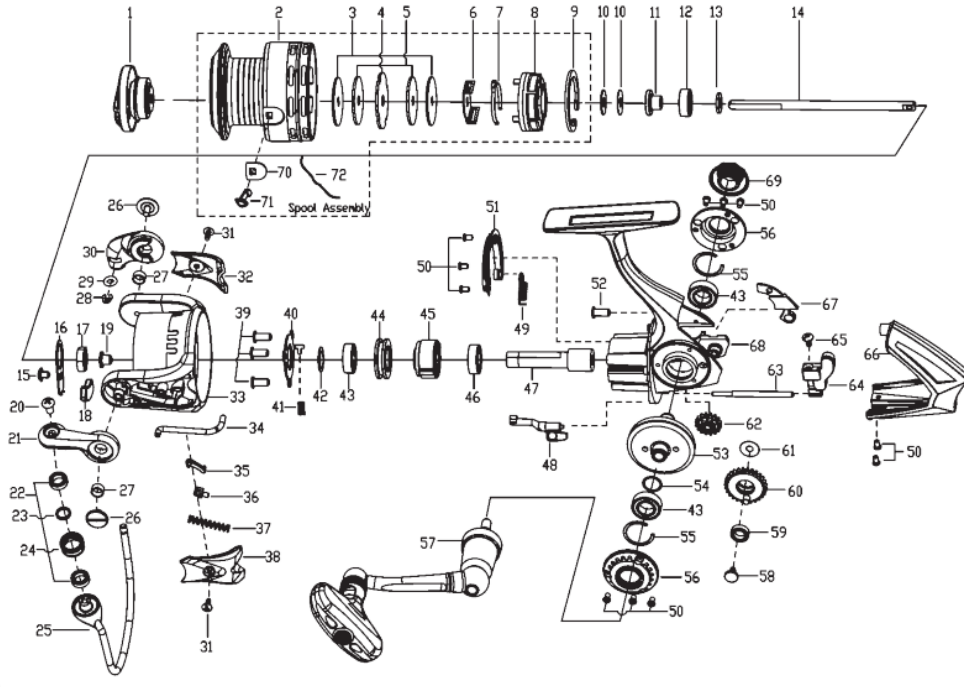

RAYREX 2500MSH

- 36 1126272
- 37 1119106
- 38 1252714
- 39 1126326
- 40 1252715
- 41 1252716
- 42 1114764
- 43 1259471
- 44 1252718
- 45 1252719
- 46 1259471
- 47 1252720
- 48 1259472
- 49 1252722
- 50 1252723
- 51 1252724
- 52 1085342
- 53 1252725
- 54 1085287
- 55 1252726
- 56 1252727
- 57 1259479
- 58 1252729
- 59 1108938
- 60 1252730
- 61 1252731
- 62 1252732
- 63 1252733
- 64 1252734
- 65 1126275
- 66 1252749
- 67 1259474
- 68 1259475
- 69 1252738
- 70 1259476
- 71 1252739
- 72 1252740

70 71 72 Spool Assembly

パーツID	パーツ名	価格
1	DRAG KNOB ASSEMBLY	¥2,000
1A	SPOOL ASSEMBLY	¥4,100
2	SPOOL	¥1,800
3	KEYED WASHER	¥200
4	SPOOL WASHER	¥200
5	WASHER	¥110
6	CLICKER HOLDER	¥200
7	SPOOL CLICKER	¥200
8	SPOOL BOTTOM	¥300
9	RETAINING CLIP	¥160
10	WASHER	¥160
10	SPARE WASHER	¥160
11	MAINSHAFT SLEEVE	¥300
12	BEARING	¥600
13	MAINSHAFT WASHER	¥160
14	MAIN SHAFT	¥800
15	SCREW	¥50
16	ROTOR SET PLATE	¥160
17	ROTOR NUT	¥160
18	BALANCE WEIGHT	¥160
19	POM BUSHING	¥160
20	SCREW	¥50
21	BAIL ARM	¥400
22	BALL BEARING	¥600
23	WASHER	¥50
24	LINE ROLLER	¥400
25	BAIL ASSEMBLY	¥1,000
26	SCREW	¥100
27	BUSHING	¥160
28	E-CLIP	¥160
29	O-RING	¥160
30	BAIL HOLDER	¥300
31	SCREW	¥160
32	BAIL HOLDER COVER	¥300
33	ROTOR	¥1,600
34	TRIP BAR	¥200
35	TRIP LINKAGE	¥160
36	BAIL SLIDER	¥100
37	SPRING	¥50
38	BAIL ARM COVER	¥300
39	SCREW	¥50
40	PINION COVER	¥200
41	CLUTCH SPRING	¥160
42	WASHER	¥50
43	BEARING 7X13X4	¥800
44	BEARING HOLDER	¥400
45	CLUTCH ASSEMBLY	¥800
46	BEARING 7X13X4	¥800
47	PINION	¥500
48	CLUTCH SWITCH	¥200

パーツID	パーツ名	価格
49	CLUTCH SWITCH SPRING	¥160
50	SCREW	¥160
51	ROTOR BRAKE	¥300
52	SCREW	¥50
53	DRIVE GEAR	¥800
54	WASHER	¥50
55	C-CLIP	¥160
56	BODY TRIM	¥300
57	HANDLE ASSEMBLY	¥3,000
58	SCREW	¥160
59	BUSHING	¥200
60	OSCILLATION GEAR	¥300
61	WASHER	¥160
62	REDUCTION GEAR	¥300
63	OSCILLATION GUIDE	¥200
64	OSCILLATION GEAR	¥300
65	SCREW	¥50
66	BODY COVER	¥1,000
67	OSCILLATION COVER	¥600
68	GEARBOX	¥1,900
69	DUST CAP	¥600
70	LINE CLIP WASHER	¥160
71	LINE CLIP	¥200
72	LINE CLIP SPRING	¥200