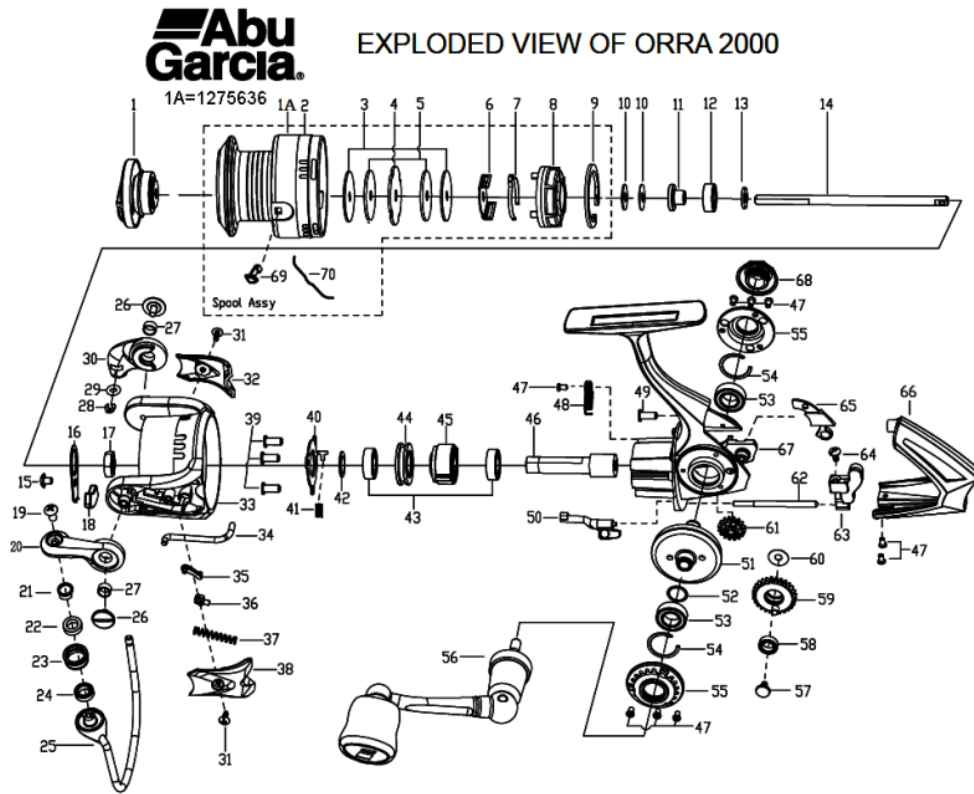

1253598 ORRA SPINNING

OB)ORRA 2000

パーツID	パーツ名	価格
1	1275635 DRAG KNOB ASSEMBLY	¥1,800
1A	1275636 SPOOL ASSEMBLY	¥3,700
2	1275637 SPOOL	¥1,600
3	1126304 KEY WASHER	¥50
4	1126307 EARED WASHER	¥50
5	1252751 FELT WASHER	¥200
6	1252692 CLICKER HOLDER	¥200
7	1252693 SPOOL CLICKER	¥200
8	1252695 SPOOL BOTTOM	¥300
9	1252696 RETAINING CLIP	¥160
10	1178953 WASHER	¥160
10	1178954 SPARE WASHER	¥160
11	1252698 MAINSHAFT SLEEVE	¥300
12	1252753 BUSHING	¥250
13	1252700 MAINSHAFT WASHER	¥160
14	1252701 MAINSHAFT	¥800
15	1126258 SCREW	¥50
16	1252702 ROTOR SET PLATE	¥160
17	1085273 ROTOR NUT	¥100
18	1252703 BALANCE WEIGHT	¥160
19	1126261 SCREW	¥50
20	1275638 BAIL ARM	¥400
21	1252755 BRASS BUSHING	¥200
22	1252756 POM BUSHING	¥160
23	1259465 LINE ROLLER	¥400
24	1259427 BALL BEARING	¥600
25	1275639 BAIL ASSEMBLY	¥1,000
26	1126379 SCREW	¥100
27	1188261 BUSHING	¥160
28	1252707 E-CLIP	¥160
29	1252708 O-RING	¥160
30	1275640 BAIL HOLDER	¥300
31	1125962 SCREW	¥160
32	1252710 BAIL HOLDER COVER	¥300
33	1275641 ROTOR	¥1,400
34	1252712 TRIP BAR	¥160
35	1252713 TRIP LINKAGE	¥160
36	1126272 BAIL SLIDER	¥100
37	1119106 SPRING	¥50
39	1126326 SCREW	¥50
40	1252715 PINION COVER	¥200
41	1252716 CLUTCH SPRING	¥160
42	1114764 WASHER	¥50
43	1259471 BEARING 7X13X4	¥800
44	1252718 BEARING HOLDER	¥400
45	1252719 CLUTCH ASSEMBLY	¥800
46	1275642 PINION	¥500
47	1252723 SCREW	¥160
48	1252761 CLUTCH SWITCH SPRING	¥160
49	1085342 SCREW	¥50