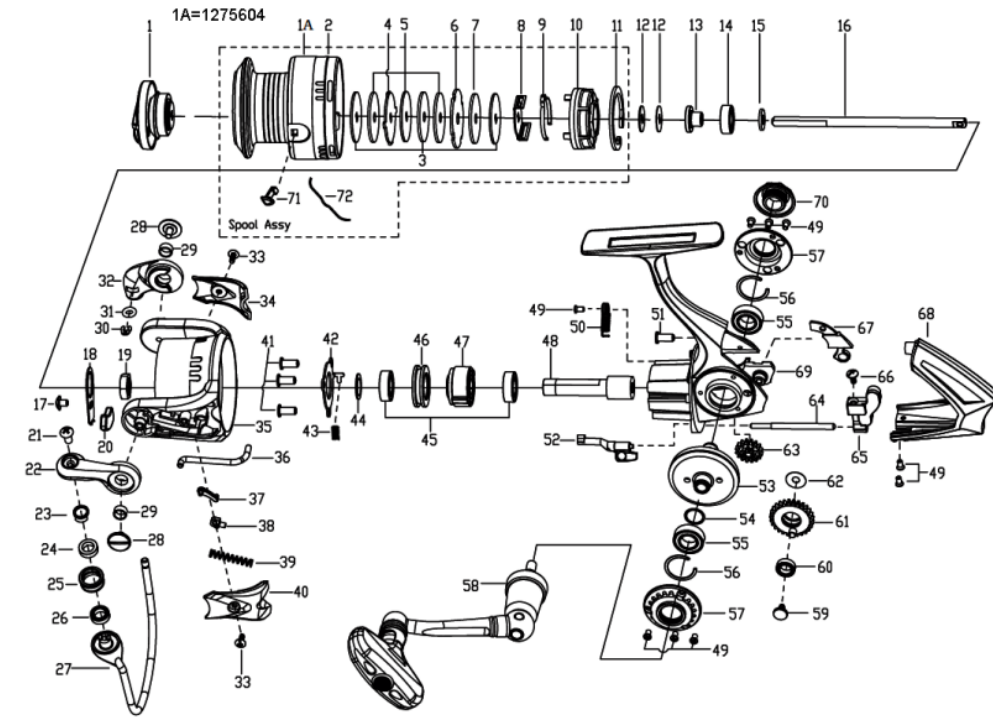

1253602 ORRA SPINNING

OB)ORRA 3000

EXPLODED VIEW OF ORRA 3000

パーツID	パーツ名	価格
1	1275603 DRAG KNOB ASSEMBLY	¥1,800
1A	1275604 SPOOL ASSEMBLY	¥4,100
2	1275606 SPOOL	¥1,800
3	1126304 KEY WASHER	¥50
4	1126337 EARED WASHER	¥50
5	1252751 FELT WASHER	¥200
6	1126307 EARED WASHER	¥50
7	1126305 WASHER	¥100
8	1252692 CLICKER HOLDER	¥200
9	1252693 SPOOL CLICKER	¥200
10	1252695 SPOOL BOTTOM	¥300
11	1252696 RETAINING CLIP	¥160
12	1178953 WASHER	¥160
12	1178954 SPARE WASHER	¥160
13	1252698 MAINSHAFT SLEEVE	¥300
14	1252753 BUSHING	¥250
15	1252700 MAINSHAFT WASHER	¥160
16	1259486 MAIN SHAFT	¥800
17	1126258 SCREW	¥50
18	1252702 ROTOR SET PLATE	¥160
20	1253691 BALANCE WEIGHT	¥160
21	1126261 SCREW	¥50
22	1275608 BAIL ARM	¥400
23	1252755 BRASS BUSHING	¥200
24	1252756 POM BUSHING	¥160
25	1259465 LINE ROLLER	¥400
26	1259427 BALL BEARING	¥600
27	1253692 BAIL ASSEMBLY	¥1,000
28	1126379 SCREW	¥100
29	1188261 BUSHING	¥160
30	1252707 E-CLIP	¥160
31	1252708 O-RING	¥160
32	1275609 BAIL HOLDER	¥300
33	1125962 SCREW	¥160
34	1253693 BAIL HOLDER COVER	¥300
35	1275596 ROTOR	¥1,800
36	1253695 TRIP BAR	¥200
37	1252713 TRIP LINKAGE	¥160
38	1126272 BAIL SLIDER	¥100
39	1253696 TRIP SPRING	¥160
40	1253697 BAIL ARM COVER	¥300
41	1126326 SCREW	¥50
42	1252715 PINION COVER	¥200
43	1252716 CLUTCH SPRING	¥160
44	1114764 WASHER	¥50
45	1259471 BEARING 7X13X4	¥800
46	1252718 BEARING HOLDER	¥400
47	1252719 CLUTCH ASSEMBLY	¥800
48	1275610 PINION	¥500
49	1252723 SCREW	¥160