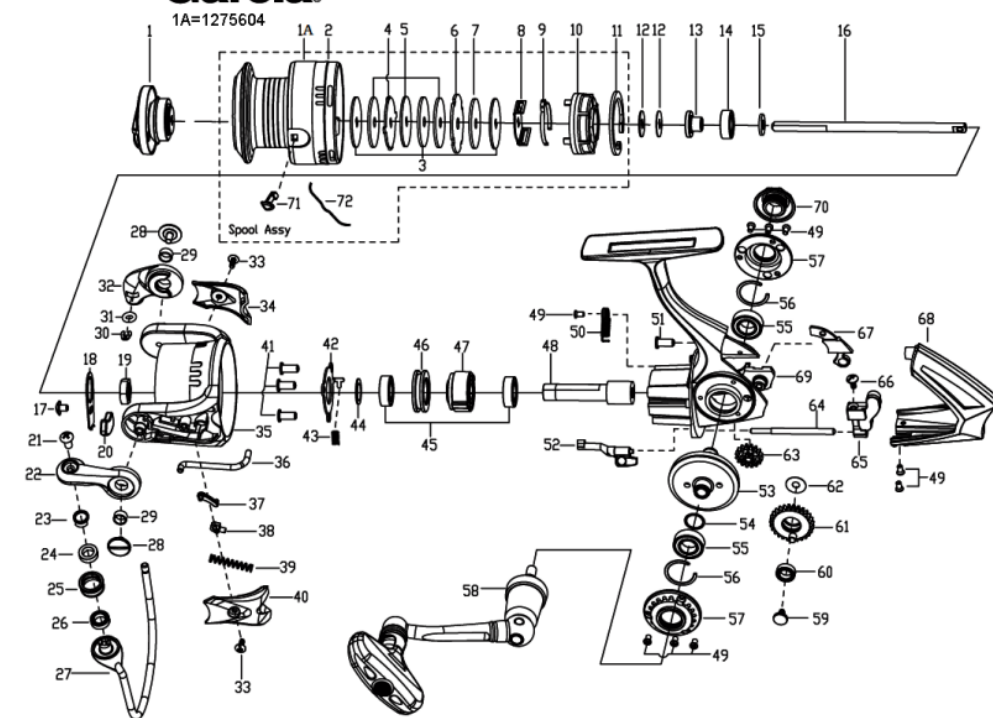

1253602 ORRA SPINNING

OB)ORRA 3000

EXPLODED VIEW OF ORRA 3000

パーツID	パーツ名	価格
1	1275603 DRAG KNOB ASSEMBLY	¥1,800
1A	1275604 SPOOL ASSEMBLY	¥4,100
2	1275606 SPOOL	¥1,800
3	1126304 KEY WASHER	¥50
4	1126337 EARED WASHER	¥50
5	1252751 FELT WASHER	¥200
6	1126307 EARED WASHER	¥50
7	1126305 WASHER	¥100
8	1252692 CLICKER HOLDER	¥200
9	1252693 SPOOL CLICKER	¥200
10	1252695 SPOOL BOTTOM	¥300
11	1252696 RETAINING CLIP	¥160
12	1178953 WASHER	¥160
12	1178954 SPARE WASHER	¥160
13	1252698 MAINSHAFT SLEEVE	¥300
14	1252753 BUSHING	¥250
15	1252700 MAINSHAFT WASHER	¥160
16	1259486 MAIN SHAFT	¥800
17	1126258 SCREW	¥50
18	1252702 ROTOR SET PLATE	¥160
20	1253691 BALANCE WEIGHT	¥160
21	1126261 SCREW	¥50
22	1275608 BAIL ARM	¥400
23	1252755 BRASS BUSHING	¥200
24	1252756 POM BUSHING	¥160
25	1259465 LINE ROLLER	¥400
26	1259427 BALL BEARING	¥600
27	1253692 BAIL ASSEMBLY	¥1,000
28	1126379 SCREW	¥100
29	1188261 BUSHING	¥160
30	1252707 E-CLIP	¥160
31	1252708 O-RING	¥160
32	1275609 BAIL HOLDER	¥300
33	1125962 SCREW	¥160
34	1253693 BAIL HOLDER COVER	¥300
35	1275596 ROTOR	¥1,800
36	1253695 TRIP BAR	¥200
37	1252713 TRIP LINKAGE	¥160
38	1126272 BAIL SLIDER	¥100
39	1253696 TRIP SPRING	¥160
40	1253697 BAIL ARM COVER	¥300
41	1126326 SCREW	¥50
42	1252715 PINION COVER	¥200
43	1252716 CLUTCH SPRING	¥160
44	1114764 WASHER	¥50
45	1259471 BEARING 7X13X4	¥800
46	1252718 BEARING HOLDER	¥400
47	1252719 CLUTCH ASSEMBLY	¥800
48	1275610 PINION	¥500
49	1252723 SCREW	¥160