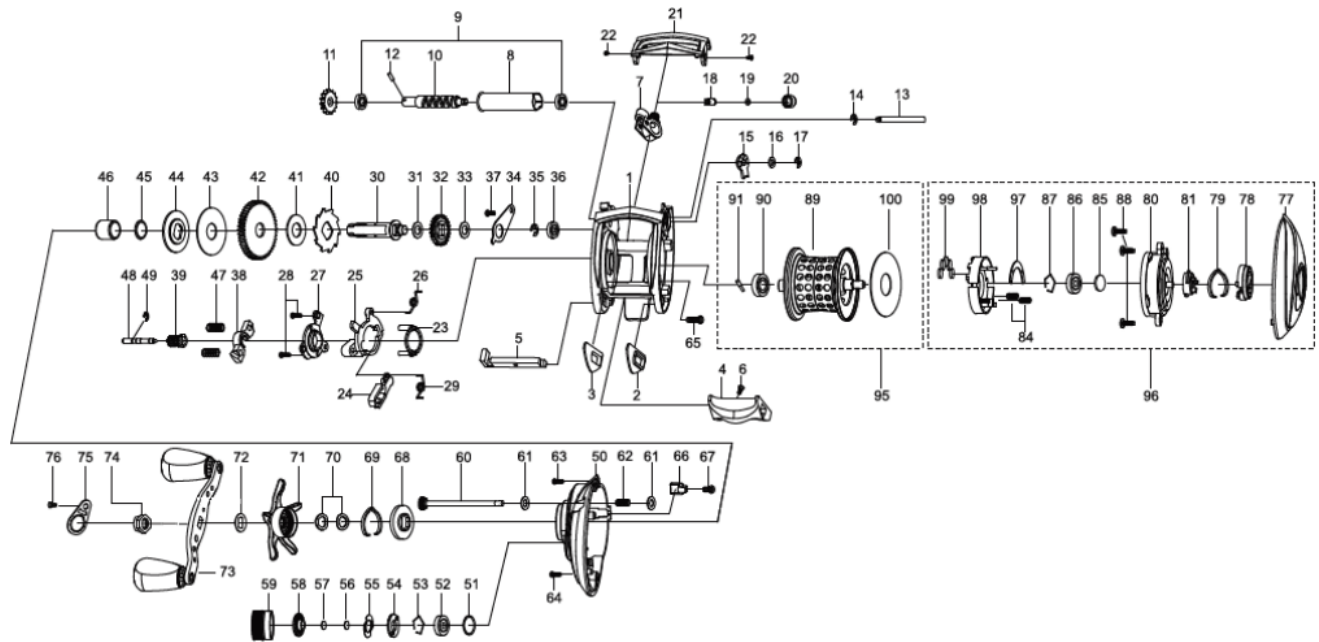

1260877 REVO

REVO LT LH

Please specify reel model number and number in reel foot when ordering parts.

Ambassadeur

REVO LT-L 22 00

パーツID	パーツ名	価格
1	1275651 FRAME (K)	¥5,000
2	1125801 SLIDE WASHER	¥100
3	1125802 SLIDE WASHER	¥100
4	1251631 THUMBAR	¥300
5	1127696 THUMBAR SHAFT	¥150
6	1124746 THUMBAR SCREW	¥50
7	1185690 LINE GUIDE	¥500
8	1137750 LEVEL WIND TUBE	¥300
9	1132853 BALL BEARING	¥600
10	1132903 WORM SHAFT	¥1,500
11	1125732 WORM SHAFT GEAR	¥100
12	1125733 WORM SHAFT PIN	¥50
13	1251632 LINE GUIDE SHAFT	¥300
14	1116226 RETAINER	¥50
15	1125734 WORM SHAFT PIN HOLDER	¥70
16	1124178 WASHER	¥50
17	1124201 RETAINER	¥50
18	1125735 PAWL	¥300
19	1125736 WASHER	¥50
20	1129323 LINE GUIDE NUT	¥70
21	1251633 FRONT COVER (K)	¥500
22	1125738 SCREW	¥50
23	1125739 YOKE HOLDER	¥100
24	1257005 KICK LEVER	¥150
25	1127698 LIFT CURVE	¥300
26	1200009 CLUTCH SPRING	¥160
27	1203787 KICK LEVER	¥300
28	1125744 SCREW	¥50
29	1127701 KICK LEVER SPRING	¥50
30	1196827 MAIN GEAR SHAFT	¥1,200
31	1125747 WASHER	¥50
32	1251634 LEVEL WIND GEAR	¥160
33	1125749 WASHER	¥50
34	1125750 MAINGEAR SHAFT PLATE	¥200
35	1124201 RETAINER	¥50
36	1132857 BALL BEARING	¥600
37	1125752 SCREW	¥50
38	1127703 YOKE	¥100
39	1129569 PINION GEAR-L(7.1:1)	¥1,000
40	1189341 RATCHET	¥150
41	1125757 DRAG WASHER	¥200
42	1275655 MAIN GEAR (K)	¥2,000
43	1204950 Carbon washer	¥200
44	1251638 D-WASHER (K)	¥400
45	1144185 WASHER	¥50
46	1239084 SLEEVE	¥300
47	1116237 YOKE SPRING	¥50
48	1125766 PINION SHAFT	¥500
49	1116226 RETAINER	¥50
50	1275661 GEAR SIDE PLATE	¥3,000