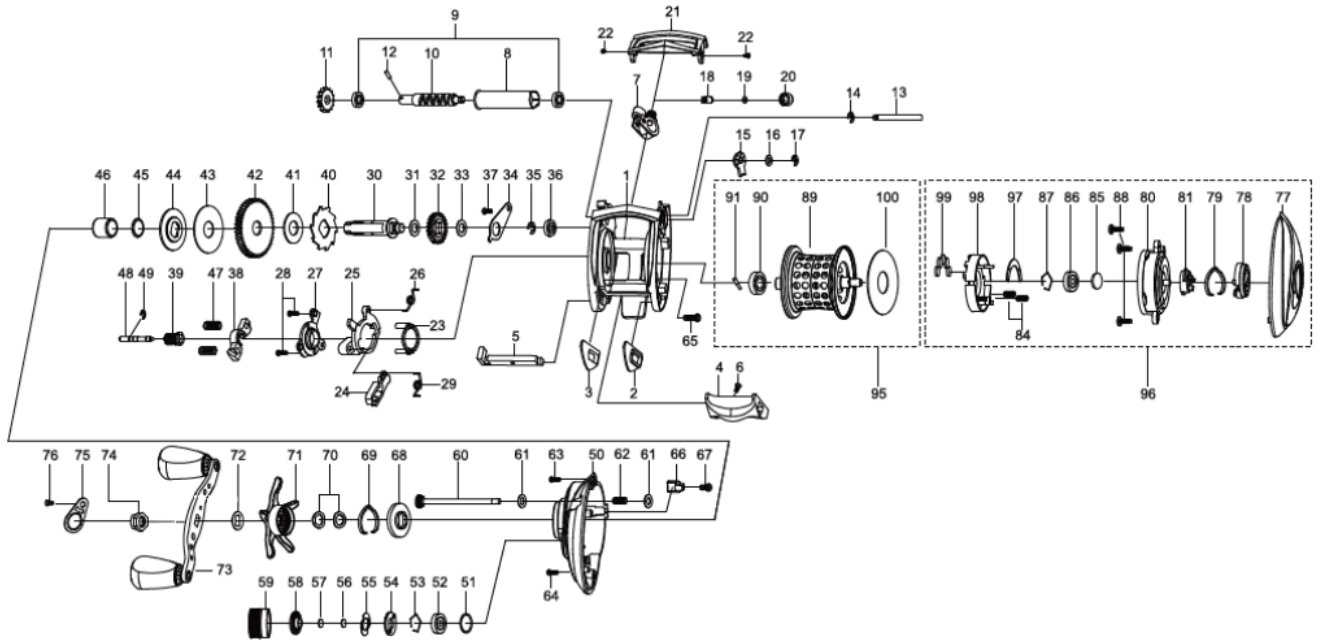

1260877 REVO

REVO LT LH

Please specify reel model number and number in reel foot when ordering parts.

Ambassadeur

REVO LT-L 22 00

パーツID	パーツ名	価格
1	1275651 FRAME (K)	¥5,000
2	1125801 SLIDE WASHER	¥100
3	1125802 SLIDE WASHER	¥100
4	1251631 THUMBAR	¥300
5	1127696 THUMBAR SHAFT	¥150
6	1124746 THUMBAR SCREW	¥50
7	1185690 LINE GUIDE	¥500
8	1137750 LEVEL WIND TUBE	¥300
9	1132853 BALL BEARING	¥600
10	1132903 WORM SHAFT	¥1,500
11	1125732 WORM SHAFT GEAR	¥100
12	1125733 WORM SHAFT PIN	¥50
13	1251632 LINE GUIDE SHAFT	¥300
14	1116226 RETAINER	¥50
15	1125734 WORM SHAFT PIN HOLDER	¥70
16	1124178 WASHER	¥50
17	1124201 RETAINER	¥50
18	1125735 PAWL	¥300
19	1125736 WASHER	¥50
20	1129323 LINE GUIDE NUT	¥70
21	1251633 FRONT COVER (K)	¥500
22	1125738 SCREW	¥50
23	1125739 YOKE HOLDER	¥100
24	1257005 KICK LEVER	¥150
25	1127698 LIFT CURVE	¥300
26	1200009 CLUTCH SPRING	¥160
27	1203787 KICK LEVER	¥300
28	1125744 SCREW	¥50
29	1127701 KICK LEVER SPRING	¥50
30	1196827 MAIN GEAR SHAFT	¥1,200
31	1125747 WASHER	¥50
32	1251634 LEVEL WIND GEAR	¥160
33	1125749 WASHER	¥50
34	1125750 MAINGEAR SHAFT PLATE	¥200
35	1124201 RETAINER	¥50
36	1132857 BALL BEARING	¥600
37	1125752 SCREW	¥50
38	1127703 YOKE	¥100
39	1129569 PINION GEAR-L(7.1:1)	¥1,000
40	1189341 RATCHET	¥150
41	1125757 DRAG WASHER	¥200
42	1275655 MAIN GEAR (K)	¥2,000
43	1204950 Carbon washer	¥200
44	1251638 D-WASHER (K)	¥400
45	1144185 WASHER	¥50
46	1239084 SLEEVE	¥300
47	1116237 YOKE SPRING	¥50
48	1125766 PINION SHAFT	¥500
49	1116226 RETAINER	¥50
50	1275661 GEAR SIDE PLATE	¥3,000