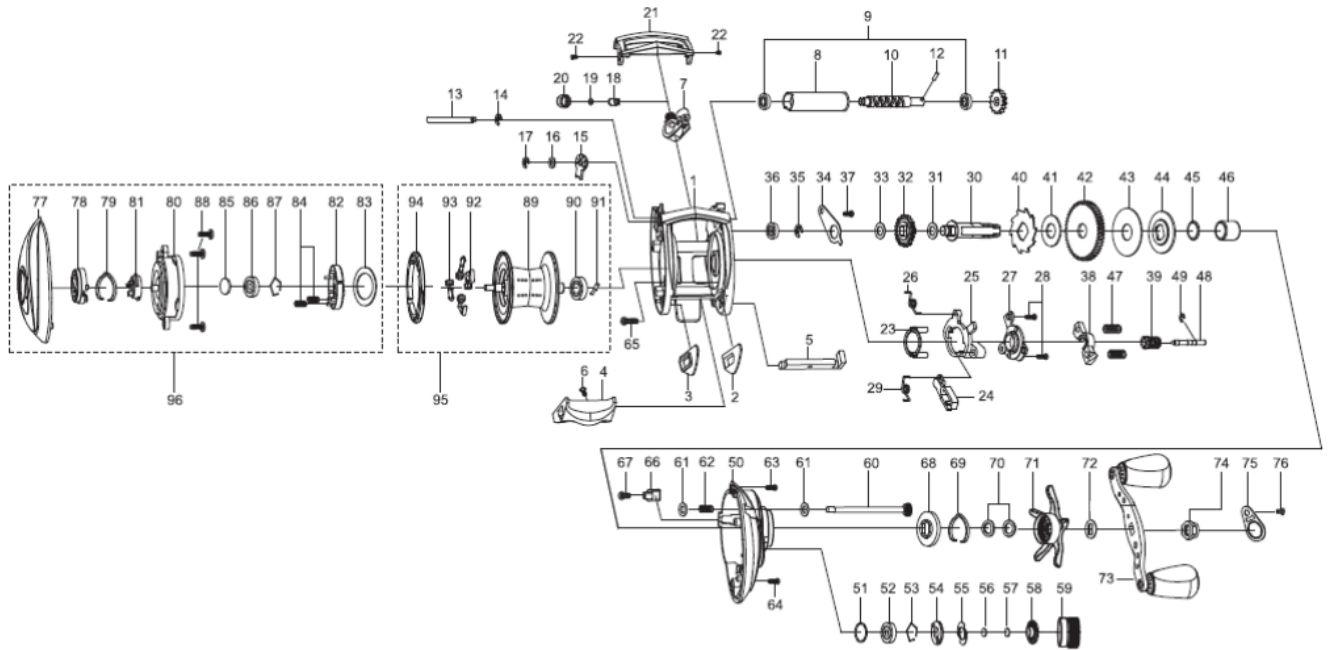

1260878 REVO

OB))REVO ALT

Please specify reel model number and number in reel foot when ordering parts.

Ambassadeur REVO ALT 22 00

パーツID	パーツ名	価格
1	1275650 FRAME (K)	¥5,000
2	1125801 SLIDE WASHER	¥100
3	1125802 SLIDE WASHER	¥100
4	1251631 THUMBAR	¥300
5	1124745 THUMBAR SHAFT	¥150
6	1124746 THUMBAR SCREW	¥50
7	1185690 LINE GUIDE	¥500
8	1137750 LEVEL WIND TUBE	¥300
9	1132853 BALL BEARING	¥600
10	1132903 WORM SHAFT	¥1,500
11	1125732 WORM SHAFT GEAR	¥100
12	1125733 WORM SHAFT PIN	¥50
13	1251632 LINE GUIDE SHAFT	¥300
14	1116226 RETAINER	¥50
15	1125734 WORM SHAFT PIN HOLDER	¥70
16	1124178 WASHER	¥50
17	1124201 RETAINER	¥50
18	1125735 PAWL	¥300
19	1125736 WASHER	¥50
20	1129323 LINE GUIDE NUT	¥70
21	1251633 FRONT COVER (K)	¥500
22	1125738 SCREW	¥50
23	1125739 YOKE HOLDER	¥100
24	1257004 KICK LEVER	¥150
25	1125741 LIFT CURVE	¥300
26	1200008 CLUTCH SPRING	¥160
27	1203786 KICK LEVER	¥300
28	1125744 SCREW	¥50
29	1125745 KICK LEVER SPRING	¥50
30	1196826 MAIN GEAR SHAFT	¥1,200
31	1125747 WASHER	¥50
32	1251634 LEVEL WIND GEAR	¥160
33	1125749 WASHER	¥50
34	1125750 MAINGEAR SHAFT PLATE	¥200
35	1124201 RETAINER	¥50
36	1132857 BALL BEARING	¥600
37	1125752 SCREW	¥50
38	1125753 YOKE	¥100
39	1125754 PINION 6,3	¥1,000
40	1125756 RATCHET	¥150
41	1125757 DRAG WASHER	¥200
42	1275652 MAIN GEAR (K)	¥2,000
43	1204950 Carbon washer	¥200
44	1251638 D-WASHER (K)	¥400
45	1144185 WASHER	¥50
46	1239084 SLEEVE	¥300
47	1116237 YOKE SPRING	¥50
48	1125766 PINION SHAFT	¥500
49	1116226 RETAINER	¥50
50	1275656 GEAR SIDE PLATE	¥3,000