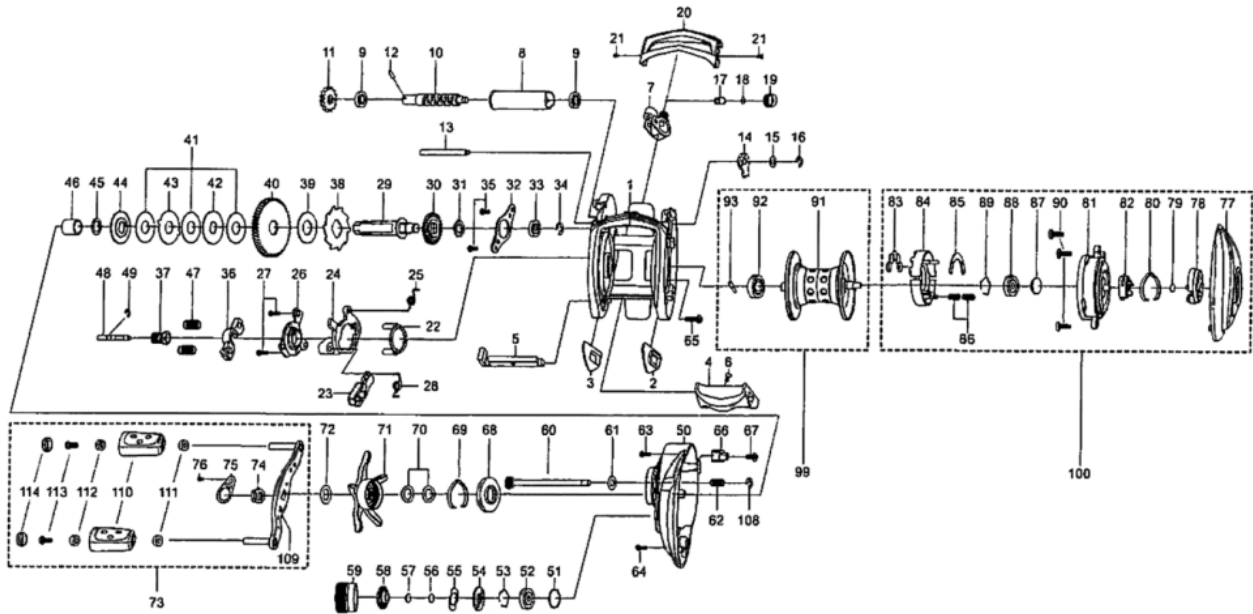

1265422 REVO

限定)REVO SX-L

Please specify reel model number and number in reel foot when ordering parts.

Ambassadeur RVO3 SX-L 22 00

パーツID	パーツ名	価格	
1	1281242	FRAME	¥5,000
2	1125801	SLIDE WASHER	¥100
3	1125802	SLIDE WASHER	¥100
4	1125803	THUMBAR	¥300
5	1127696	THUMBAR SHAFT	¥150
6	1124746	THUMBAR SCREW	¥50
7	1281152	LINE GUIDE	¥500
8	1280905	LEVEL WIND TUBE	¥300
9	1125729	BALLBEARING	¥600
10	1280906	WORM SHAFT	¥1,500
11	1125732	WORM SHAFT GEAR	¥100
12	1125733	WORM SHAFT PIN	¥50
13	1280907	LINE GUIDE SHAFT	¥300
14	1125734	WORM SHAFT PIN HOLDER	¥70
15	1124224	WASHER	¥160
16	1124201	RETAINER	¥50
17	1125806	PAWL	¥300
18	1125736	WASHER	¥50
19	1129323	LINE GUIDE NUT	¥70
20	1281243	FRONT COVER	¥500
21	1125738	SCREW	¥50
22	1125739	YOKE HOLDER	¥100
23	1289971	KICK LEVER	¥300
24	1127698	LIFT CURVE	¥300
25	1200009	CLUTCH SPRING	¥160
26	1203787	KICK LEVER	¥300
27	1125744	SCREW	¥50
28	1127701	KICK LEVER SPRING	¥50
29	1281234	MAIN GEAR SHAFT (K)	¥1,200
30	1251634	LEVEL WIND GEAR	¥160
31	1125747	WASHER	¥50
32	1281130	MAIN GEAR SHAFT PLATE	¥200
33	1187625	SPOOL BALL BEARING	¥800
34	1124201	RETAINER	¥50
35	1185747	SCREW	¥160
36	1281235	YOKE	¥200
37	1281244	PINION (K)	¥1,000
38	1189341	RATCHET	¥150
39	1281133	DRAG WASHER	¥250
40	1281245	MAIN GEAR	¥2,000
41	1125760	DRAG WASHER	¥200
42	1125761	D-WASHER	¥150
43	1125762	EAR WASHER	¥150
44	1281135	PRESSURE WASHER	¥200
45	1281136	WASHER	¥160
46	1257782	SLEEVE	¥200
47	1116237	YOKE SPRING	¥50
48	1125766	PINION SHAFT	¥500
49	1116226	RETAINER	¥50
50	1281246	GEAR SIDE PLATE	¥4,000

パーツID	パーツ名	価格	
51	1185714	O-RING	¥50
52	1125827	BALL BEARING	¥600
53	1104790	RING	¥50
54	1125768	CLICK WASHER	¥100
55	1125769	CLICK SPRING	¥150
56	1125770	FRICTION WASHER	¥50
57	1125771	RUBBER WASHER	¥50
58	1125772	CLICK WASHER	¥100
59	1281158	BRAKE KNOB	¥1,500
60	1281139	CAM LOCK SCREW	¥200
61	1133903	WASHER	¥50
62	1125775	SPRING	¥50
63	1125812	SCREW	¥50
64	1257013	SCREW	¥160
65	1257014	SCREW	¥160
66	1252032	LUBE PORT	¥160
67	1257016	SCREW	¥160
68	1125779	CLICK SPRING HOLDER	¥150
69	1125780	CLICK SPRING	¥70
70	1117208	SPRING WASHER	¥50
71	1281239	STAR WHEEL	¥2,000
72	1125783	WASHER	¥50
73	1281159	HANDLE COMPLETE	¥5,000
74	1281247	HANDLE NUT	¥200
75	1252035	HANDLE NUT COVER	¥300
76	1245809	SCREW	¥50
77	1281248	PALM SIDE PLATE	¥3,000
78	1281162	MAG DIAL	¥300
79	1281144	RUBBER WASHER	¥50
80	1125791	CLICK SPRING	¥100
81	1252039	BEARING HOUSING	¥1,500
82	1185732	SILDE CAM	¥200
83	1116222	MAGNET	¥200
84	1257067	MAGNET HOLDER	¥300
85	1252096	MAGNET PLATE	¥200
86	1187623	MAGNET HOLDER SPRING	¥160
87	1125797	WASHER	¥50
88	1125827	BALL BEARING	¥600
89	1104790	RING	¥50
90	1124209	SCREW	¥50
91	1281163	SPOOL	¥4,500
92	1187620	SPOOL BALL BEARING	¥800
93	1192826	SPOOL SHAFT PIN	¥200
99	1281164	SPOOL COMPLETE	¥7,000
100	1281249	PALM SIDE COMPLETE	¥11,000
108	1116226	RETAINER	¥50
109	1281322	HANDLE	¥2,000
110	1281318	HANDLE KNOB	¥500
111	1208088	BUSHING FOR BALL BEARING	¥200
112	1281319	BALL BEARING	¥600