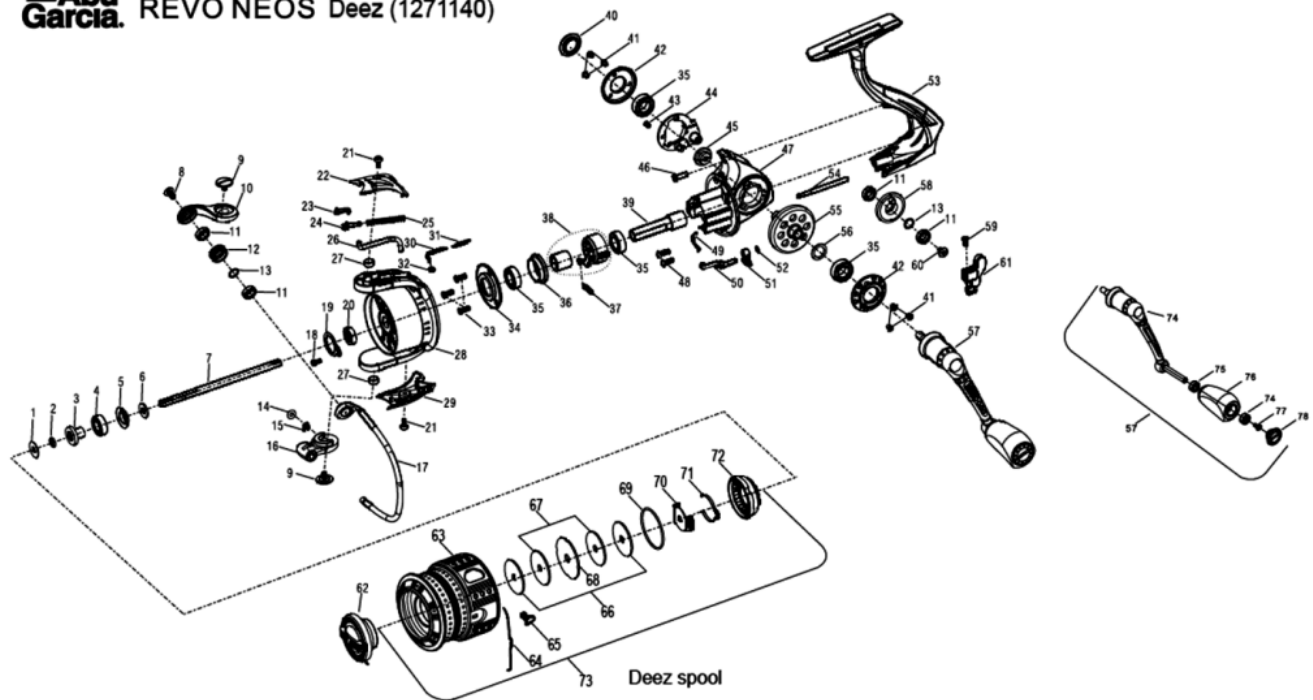

1271140 REVO NEOS

OB))REVO NEOS DEEZ

Abu Garcia REVO NEOS Deez (1271140)

| パーツID | パーツ名 | 価格 | |
|-------|---------|----------------------|--------|
| 1 | 1195751 | SPACE WASHER | ¥160 |
| 2 | 1195755 | O-RING | ¥160 |
| 3 | 1195758 | BEARING SLEEVE | ¥300 |
| 4 | 1195757 | BALL BEARING | ¥600 |
| 5 | 1195761 | SEAL | ¥160 |
| 6 | 1195763 | SPOOL SHAFT WASHER | ¥160 |
| 7 | 1221452 | SPOOL SHAFT | ¥800 |
| 8 | 1195642 | SCREW | ¥160 |
| 9 | 1221453 | SCREW | ¥200 |
| 10 | 1221455 | BAIL ARM | ¥400 |
| 11 | 1195641 | BALL BEARING | ¥600 |
| 12 | 1195620 | LINE ROLLER | ¥500 |
| 13 | 1195778 | SPACER | ¥160 |
| 14 | 1195591 | O-RING | ¥160 |
| 15 | 1195592 | CLIP | ¥160 |
| 16 | 1221457 | BAIL HOLDER | ¥300 |
| 17 | 1221459 | BAIL WIRE | ¥1,000 |
| 18 | 1221460 | SCREW | ¥160 |
| 19 | 1195770 | NUT LOCKING PLATE | ¥200 |
| 20 | 1221461 | ROTOR NUT | ¥200 |
| 21 | 1221462 | SCREW | ¥160 |
| 22 | 1221464 | BAIL ARM COVER | ¥300 |
| 23 | 1195617 | PIVOT LEVER | ¥160 |
| 24 | 1195619 | BAIL SPRING BUSHING | ¥160 |
| 25 | 1195613 | BAIL SPRING | ¥160 |
| 26 | 1221466 | BAIL TRIP BAR | ¥200 |
| 27 | 1221467 | BUSHING | ¥160 |
| 28 | 1221471 | ROTOR | ¥1,200 |
| 29 | 1221473 | BAIL HOLDER COVER | ¥300 |
| 30 | 1221474 | ROTOR BRAKE LINKAGE | ¥250 |
| 31 | 1221475 | ROTOR BRAKE SPRING | ¥160 |
| 32 | 1221476 | ROTOR BRAKE PAD | ¥160 |
| 33 | 1221477 | SCREW | ¥160 |
| 34 | 1221479 | BEARING HOLDER COVER | ¥500 |
| 35 | 1260223 | BALL BEARING | ¥1,055 |
| 36 | 1195573 | BEARING HOLDER | ¥400 |
| 37 | 1221480 | CLUTCH SPRING | ¥160 |
| 38 | 1195773 | CLUTCH | ¥800 |
| 39 | 1221482 | PINION | ¥500 |
| 40 | 1279337 | HANDLE SCREW COVER | ¥600 |
| 41 | 1221489 | SCREW | ¥160 |
| 42 | 1282587 | BEARING RETAINER | ¥800 |
| 43 | 1195720 | SCREW | ¥160 |
| 44 | 1221495 | OSCILLATION MOUNT | ¥600 |
| 45 | 1195767 | IDLE GEAR | ¥300 |
| 46 | 1221496 | SCREW | ¥160 |
| 47 | 1221498 | GEAR BOX | ¥3,000 |
| 48 | 1221499 | SCREW | ¥160 |
| 49 | 1221500 | SWITCH SPRING | ¥160 |
| 50 | 1221501 | SWITCH LEVER | ¥200 |