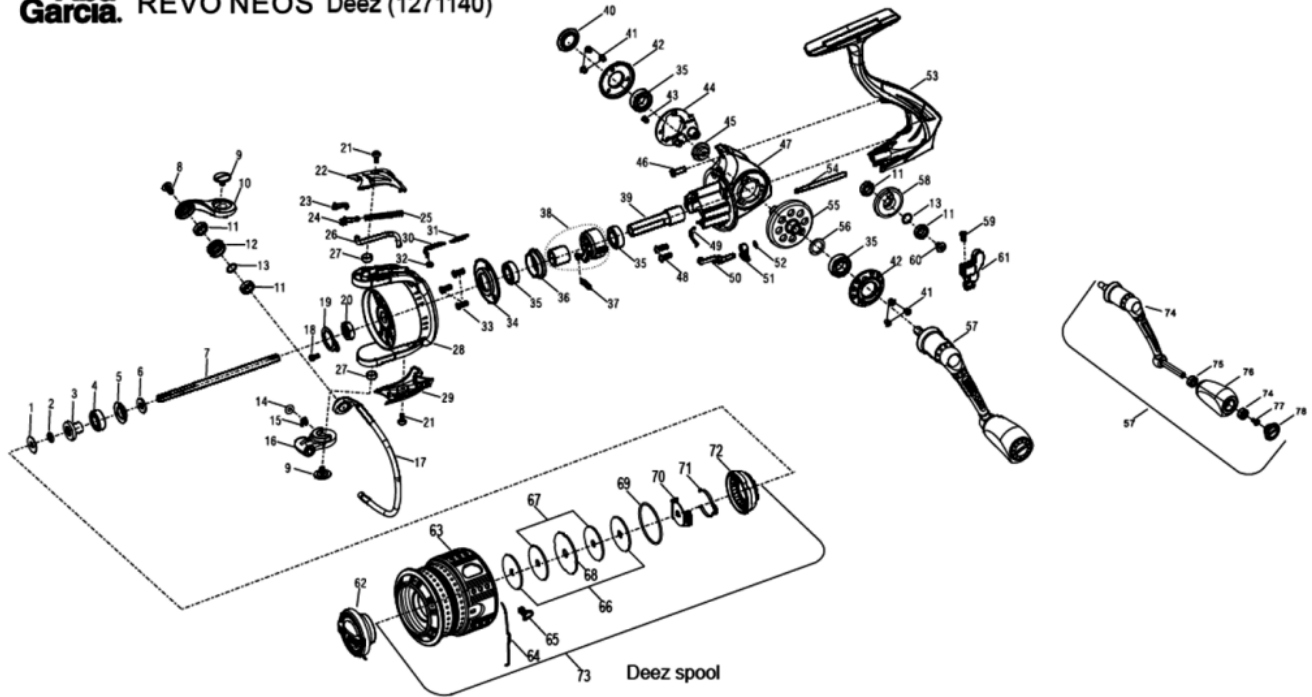

1271140 REVO NEOS

OB))REVO NEOS DEEZ

**Abu Garcia** REVO NEOS Deez (1271140)

パーツID	パーツ名	価格	
1	1195751	SPACE WASHER	¥160
2	1195755	O-RING	¥160
3	1195758	BEARING SLEEVE	¥300
4	1195757	BALL BEARING	¥600
5	1195761	SEAL	¥160
6	1195763	SPOOL SHAFT WASHER	¥160
7	1221452	SPOOL SHAFT	¥800
8	1195642	SCREW	¥160
9	1221453	SCREW	¥200
10	1221455	BAIL ARM	¥400
11	1195641	BALL BEARING	¥600
12	1195620	LINE ROLLER	¥500
13	1195778	SPACER	¥160
14	1195591	O-RING	¥160
15	1195592	CLIP	¥160
16	1221457	BAIL HOLDER	¥300
17	1221459	BAIL WIRE	¥1,000
18	1221460	SCREW	¥160
19	1195770	NUT LOCKING PLATE	¥200
20	1221461	ROTOR NUT	¥200
21	1221462	SCREW	¥160
22	1221464	BAIL ARM COVER	¥300
23	1195617	PIVOT LEVER	¥160
24	1195619	BAIL SPRING BUSHING	¥160
25	1195613	BAIL SPRING	¥160
26	1221466	BAIL TRIP BAR	¥200
27	1221467	BUSHING	¥160
28	1221471	ROTOR	¥1,200
29	1221473	BAIL HOLDER COVER	¥300
30	1221474	ROTOR BRAKE LINKAGE	¥250
31	1221475	ROTOR BRAKE SPRING	¥160
32	1221476	ROTOR BRAKE PAD	¥160
33	1221477	SCREW	¥160
34	1221479	BEARING HOLDER COVER	¥500
35	1260223	BALL BEARING	¥1,055
36	1195573	BEARING HOLDER	¥400
37	1221480	CLUTCH SPRING	¥160
38	1195773	CLUTCH	¥800
39	1221482	PINION	¥500
40	1279337	HANDLE SCREW COVER	¥600
41	1221489	SCREW	¥160
42	1282587	BEARING RETAINER	¥800
43	1195720	SCREW	¥160
44	1221495	OSCILLATION MOUNT	¥600
45	1195767	IDLE GEAR	¥300
46	1221496	SCREW	¥160
47	1221498	GEAR BOX	¥3,000
48	1221499	SCREW	¥160
49	1221500	SWITCH SPRING	¥160
50	1221501	SWITCH LEVER	¥200