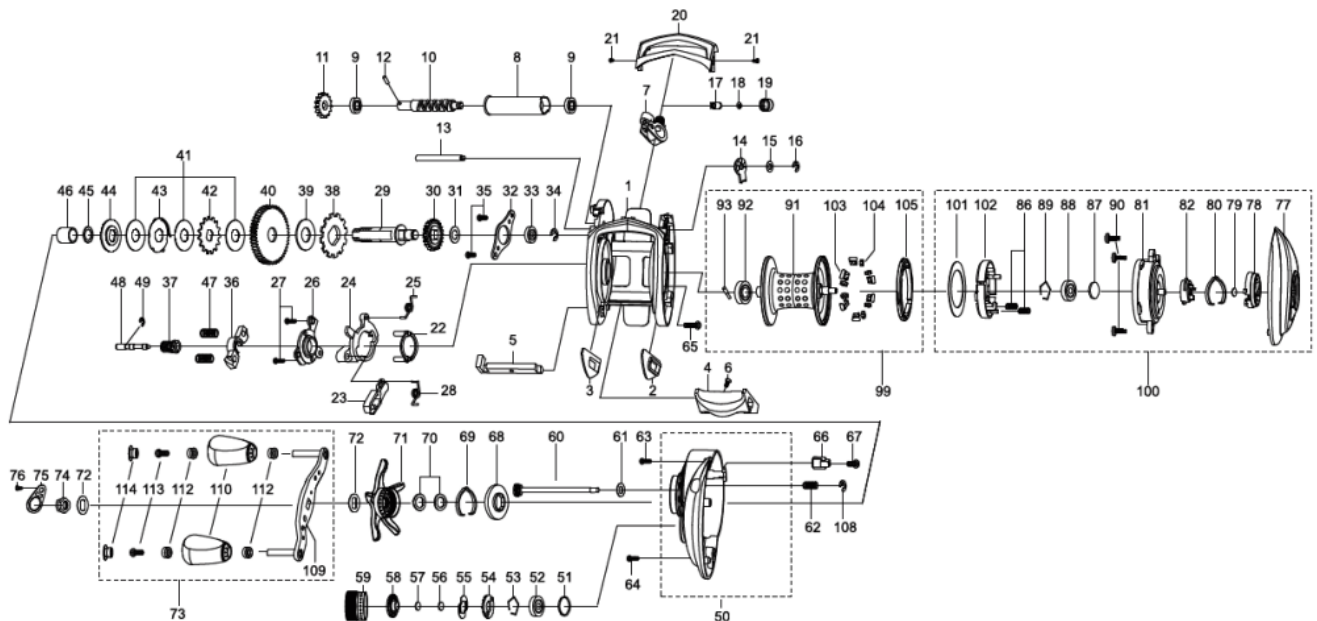

1285254 REVO

REVO ELITE 8-L

Please specify reel model number and number in reel foot when ordering parts.

Ambassadeur REVO3 ELITE 8-L 23 00

パーツID	パーツ名	価格
1	1302684 FRAME (K)	¥5,000
2	1125801 SLIDE WASHER	¥100
3	1125802 SLIDE WASHER	¥100
4	1125803 THUMBAR	¥300
5	1127696 THUMBAR SHAFT	¥150
6	1124746 THUMBAR SCREW	¥50
7	1281152 LINE GUIDE	¥500
8	1280905 LEVEL WIND TUBE	¥300
9	1125729 BALLBEARING	¥600
10	1281170 WORM SHAFT	¥1,500
11	1125732 WORM SHAFT GEAR	¥100
12	1125733 WORM SHAFT PIN	¥50
13	1280907 LINE GUIDE SHAFT	¥300
14	1125734 WORM SHAFT PIN HOLDER	¥70
15	1124224 WASHER	¥160
16	1124201 RETAINER	¥50
17	1125735 PAWL	¥300
18	1125736 WASHER	¥50
19	1129323 LINE GUIDE NUT	¥70
20	1281243 FRONT COVER	¥500
21	1125738 SCREW	¥50
22	1125739 YOKE HOLDER	¥100
23	1289971 KICK LEVER	¥300
24	1127698 LIFT CURVE	¥300
25	1200009 CLUTCH SPRING	¥160
26	1203787 KICK LEVER	¥300
27	1125744 SCREW	¥50
28	1127701 KICK LEVER SPRING	¥50
29	1281234 MAIN GEAR SHAFT (K)	¥1,200
30	1251634 LEVEL WIND GEAR	¥160
31	1125747 WASHER	¥50
32	1281130 MAIN GEAR SHAFT PLATE	¥200
33	1187625 SPOOL BALL BEARING	¥800
34	1124201 RETAINER	¥50
35	1185747 SCREW	¥160
36	1281235 YOKE	¥200
37	1302685 PINION (K)	¥1,000
38	1144195 RATCHET	¥150
39	1281133 DRAG WASHER	¥250
40	1302686 MAIN GEAR (K)	¥2,000
41	1281218 DRAG WASHER	¥200
42	1281219 DRAG WASHER	¥200
43	1302687 EAR WASHER	¥200
44	1281221 PRESSURE WASHER (K)	¥400
45	1281136 WASHER	¥160
46	1257782 SLEEVE	¥200
47	1116237 YOKE SPRING	¥50
48	1125766 PINION SHAFT	¥500
49	1116226 RETAINER	¥50
50	1302688 GEAR SIDE PLATE	¥4,000