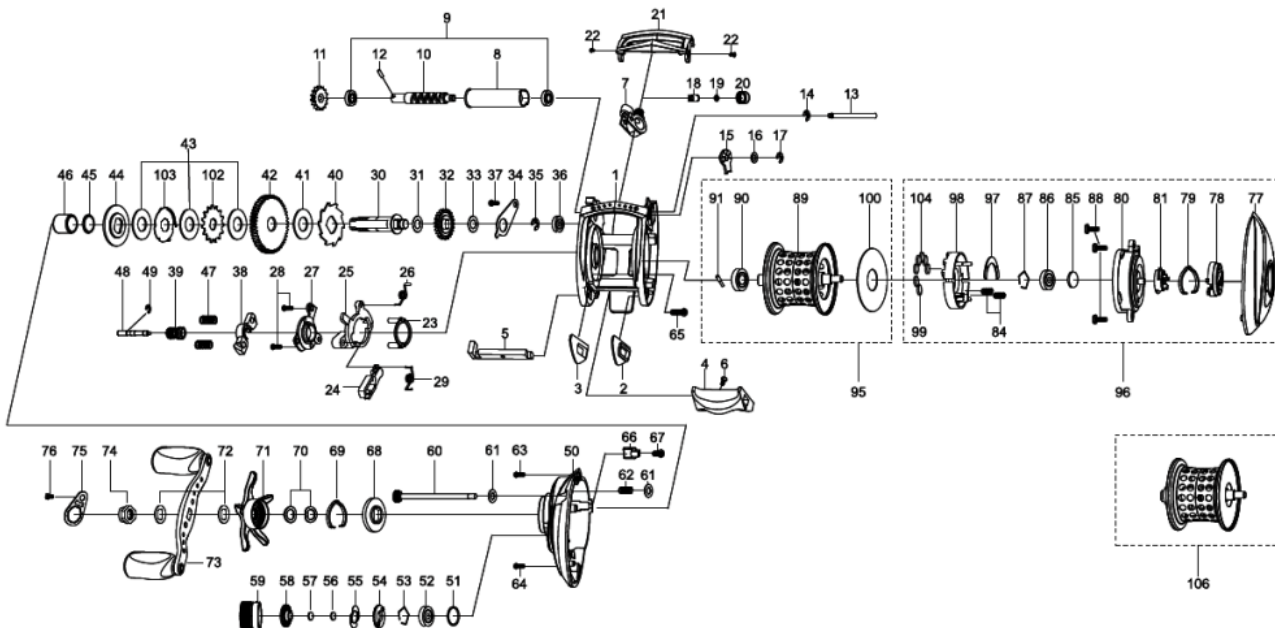

1286234 REVO

OB))REVO LTZ AE74-RACING-L

Please specify reel model number and number in reel foot when ordering parts.

Ambassadeur REVO LTZ-L 23 00

パーツID	パーツ名	価格
1	1308911 FRAME (K)	¥5,000
2	1125801 SLIDE WASHER	¥100
3	1125802 SLIDE WASHER	¥100
4	1125803 THUMBAR	¥300
5	1127696 THUMBAR SHAFT	¥150
6	1124746 THUMBAR SCREW	¥50
7	1185690 LINE GUIDE	¥500
8	1137750 LEVEL WIND TUBE	¥300
9	1132853 BALL BEARING	¥600
10	1132903 WORM SHAFT	¥1,500
11	1125732 WORM SHAFT GEAR	¥100
12	1125733 WORM SHAFT PIN	¥50
13	1251632 LINE GUIDE SHAFT	¥300
14	1116226 RETAINER	¥50
15	1125734 WORM SHAFT PIN HOLDER	¥70
16	1124178 WASHER	¥50
17	1124201 RETAINER	¥50
18	1125735 PAWL	¥300
19	1125736 WASHER	¥50
20	1129323 LINE GUIDE NUT	¥70
21	1308883 FRONT COVER	¥500
22	1125738 SCREW	¥50
23	1125739 YOKE HOLDER	¥100
24	1289971 KICK LEVER	¥300
25	1127698 LIFT CURVE	¥300
26	1200009 CLUTCH SPRING	¥160
27	1289974 CLUTCH PLATE	¥300
28	1125744 SCREW	¥50
29	1127701 KICK LEVER SPRING	¥50
30	1196827 MAIN GEAR SHAFT	¥1,200
31	1125747 WASHER	¥50
32	1251634 LEVEL WIND GEAR	¥160
33	1125749 WASHER	¥50
34	1125750 MAINGEAR SHAFT PLATE	¥200
35	1124201 RETAINER	¥50
36	1132857 BALL BEARING	¥600
37	1125752 SCREW	¥50
38	1127703 YOKE	¥100
39	1257006 PINION(K)	¥1,000
40	1189341 RATCHET	¥150
41	1281133 DRAG WASHER	¥250
42	1310957 MAIN GEAR	¥2,000
43	1281218 DRAG WASHER	¥200
44	1308885 PRESSURE WASHER (K)	¥400
45	1144185 WASHER	¥50
46	1239084 SLEEVE	¥300
47	1116237 YOKE SPRING	¥50
48	1125766 PINION SHAFT	¥500
49	1116226 RETAINER	¥50
50	1308912 GEAR SIDE PLATE	¥6,500

パーツID	パーツ名	価格
51	1185714 O-RING	¥50
52	1128194 BALLBEARING	¥800
53	1104790 RING	¥50
54	1125768 CLICK WASHER	¥100
55	1125769 CLICK SPRING	¥150
56	1125770 FRICTION WASHER	¥50
57	1125771 RUBBER WASHER	¥50
58	1125772 CLICK WASHER	¥100
59	1308902 BRAKE KNOB	¥1,750
60	1252781 CAM LOCK SCREW	¥200
61	1133903 WASHER	¥50
62	1125775 SPRING	¥50
63	1125812 SCREW	¥50
64	1257013 SCREW	¥160
65	1257014 SCREW	¥160
66	1281206 LUBE PORT	¥200
67	1257016 SCREW	¥160
68	1132925 CLICK SPRING HOLDER	¥150
69	1125780 CLICK SPRING	¥70
70	1117208 SPRING WASHER	¥50
71	1308913 STAR WHEEL	¥2,000
72	1185798 HANDLE WASHER	¥50
73	1308904 HANDLE	¥16,000
74	1214327 HANDLE NUT	¥200
75	1132929 HANDLE NUT COVER	¥150
76	1203407 SCREW	¥50
77	1308914 PALM SIDE PLATE	¥4,500
78	1281162 MAG DIAL	¥300
79	1125791 CLICK SPRING	¥100
80	1252039 BEARING HOUSING	¥1,500
81	1185732 SILDE CAM	¥200
84	1187623 MAGNET HOLDER SPRING	¥160
85	1125797 WASHER	¥50
86	1308906 BALLBEARING	¥1,300
87	1104790 RING	¥50
88	1124209 SCREW	¥50
89	1308907 SPOOL (K)	¥6,000
90	1308908 BALLBEARING	¥1,700
91	1192826 SPOOL SHAFT PIN	¥200
95	1308909 SPOOL COMPLETE (K)	¥8,500
96	1308915 PALM SIDE PLATE COMP	¥11,500
97	1302676 MAGNET PLATE	¥400
98	1302675 MAGNET HOLDER	¥500
99	1116222 MAGNET	¥200
100	1257068 SPOOL PLATE	¥300
102	1281219 DRAG WASHER	¥200
103	1302687 EAR WASHER	¥200
104	1302674 MAGNET	¥400
106	1315608 SPARE SPOOL COMPLETE (K)	¥7,000