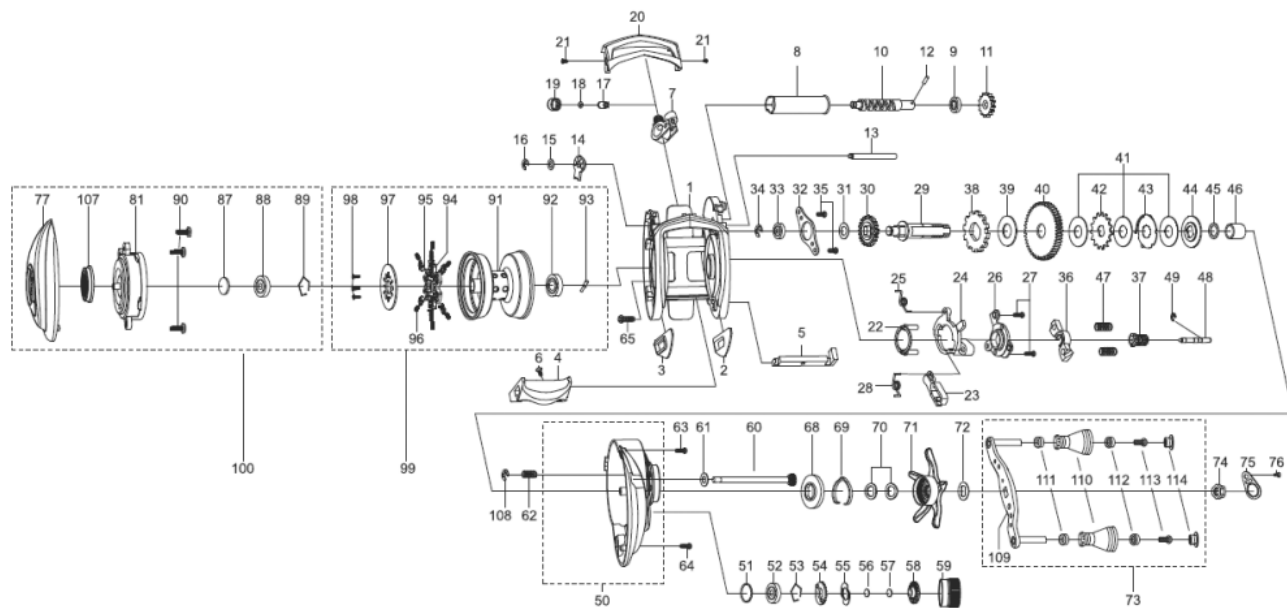

1286241 REVO

OB)SS REVO MJ

Please specify reel model number and number in reel foot when ordering parts.

Ambassadeur **REVO MJ**

23 00

パーツID	パーツ名	価格
1	1308838 FRAME (K)	¥5,000
2	1125801 SLIDE WASHER	¥100
3	1125802 SLIDE WASHER	¥100
4	1125803 THUMBAR	¥300
5	1124745 THUMBAR SHAFT	¥150
6	1124746 THUMBAR SCREW	¥50
7	1281152 LINE GUIDE	¥500
8	1280905 LEVEL WIND TUBE	¥300
9	1132853 BALL BEARING	¥600
10	1308839 WORM SHAFT	¥1,500
11	1125732 WORM SHAFT GEAR	¥100
12	1125733 WORM SHAFT PIN	¥50
13	1280907 LINE GUIDE SHAFT	¥300
14	1125734 WORM SHAFT PIN HOLDER	¥70
15	1124224 WASHER	¥160
16	1124201 RETAINER	¥50
17	1125806 PAWL	¥300
18	1125736 WASHER	¥50
19	1129323 LINE GUIDE NUT	¥70
20	1281154 FRONT COVER	¥500
21	1125738 SCREW	¥50
22	1125739 YOKE HOLDER	¥100
23	1289969 KICK LEVER	¥300
24	1125741 LIFT CURVE	¥300
25	1185699 CLUTCH SPRING	¥160
26	1203786 KICK LEVER	¥300
27	1125744 SCREW	¥50
28	1125745 KICK LEVER SPRING	¥50
29	1281215 MAIN GEAR SHAFT (K)	¥1,200
30	1251634 LEVEL WIND GEAR	¥160
31	1125747 WASHER	¥50
32	1281130 MAIN GEAR SHAFT PLATE	¥200
33	1187625 SPOOL BALL BEARING	¥800
34	1124201 RETAINER	¥50
35	1185747 SCREW	¥160
36	1281131 YOKE	¥200
37	1281183 PINION (K)	¥1,000
38	1144195 RATCHET	¥150
39	1281133 DRAG WASHER	¥250
40	1302652 MAIN GEAR (K)	¥2,000
41	1281218 DRAG WASHER	¥200
42	1281219 DRAG WASHER	¥200
43	1281220 EAR WASHER	¥200
44	1281221 PRESSURE WASHER (K)	¥400
45	1281136 WASHER	¥160
46	1257782 SLEEVE	¥200
47	1116237 YOKE SPRING	¥50
48	1125766 PINION SHAFT	¥500
49	1116226 RETAINER	¥50
50	1308840 GEAR SIDE PLATE	¥4,000