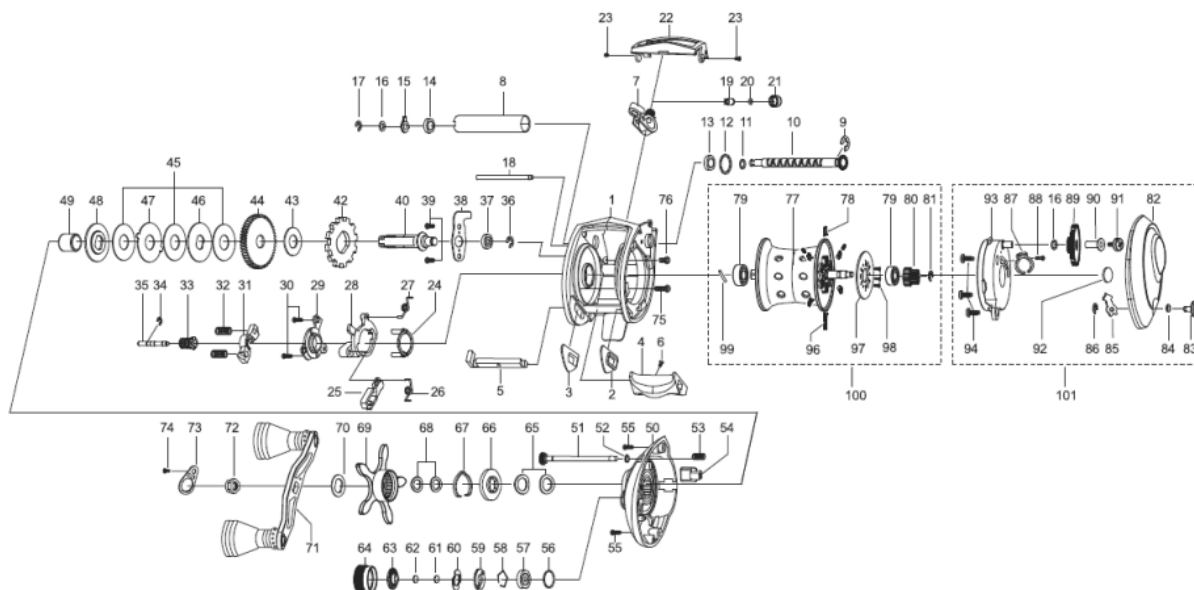

**1286245 REVO**

**OB))SS REVO LJ-1-L**

Please specify reel model number and number in reel foot when ordering parts.

**Ambassadeur REVO LJ-1-L 23 00**

パーツID	パーツ名	価格
1	1208101 FRAME (K)	¥8,000
2	1203372 SLIDE WASHER	¥160
3	1203373 SLIDE WASHER	¥160
4	1144178 THUMB BAR	¥300
5	1144242 CLUTCH LINK	¥160
6	1124746 THUMBAR SCREW	¥50
7	1203374 LINE GUIDE	¥500
8	1144181 LEVEL WIND TUBE	¥300
9	1144182 RETAINER	¥160
10	1144183 WORM SHAFT	¥2,000
11	1144184 WASHER	¥160
12	1144185 WASHER	¥50
13	1144186 BALL BEARING	¥600
14	1132853 BALL BEARING	¥600
15	1125734 WORM SHAFT PIN HOLDER	¥70
16	1124178 WASHER	¥50
17	1124201 RETAINER	¥50
18	1144187 LINE GUIDE SHAFT	¥160
19	1144188 PAWL	¥300
20	1125736 WASHER	¥50
21	1144189 LINE GUIDE NUT	¥200
22	1208102 FRONT COVER (K)	¥500
23	1125738 SCREW	¥50
24	1125739 YOKE HOLDER	¥100
25	1156750 KICK LEVER	¥150
26	1290819 KICK LEVER SPRING	¥160
27	1127699 CLUTCH SPRING	¥50
28	1127698 LIFT CURVE	¥300
29	1127700 CLUTCH PLATE	¥300
30	1125744 SCREW	¥50
31	1127703 YOKE	¥100
32	1203376 YOKE SPRING	¥50
33	1160667 PINION (K)	¥1,000
34	1116226 RETAINER	¥50
35	1125766 PINION SHAFT	¥500
36	1124201 RETAINER	¥50
37	1132857 BALL BEARING	¥600
38	1144192 MAIN GEAR SHAFT PLATE(K)	¥1,200
39	1125752 SCREW	¥50
40	1144245 MAIN GEAR SHAF (K)	¥1,200
42	1144195 RATCHET	¥150
43	1144196 DRAG WASHER	¥160
44	1204945 DRIVE GEAR	¥1,500
45	1204950 Carbon washer	¥200
46	1204951 D WASHER	¥150
47	1204952 A WASHER	¥150
48	1204953 PRESSURE WASHER	¥150
49	1144202 IAR SLEEVE	¥200
50	1308837 GEAR SIDE PLATE	¥3,000
51	1144204 CAM LOCK SCREW	¥200