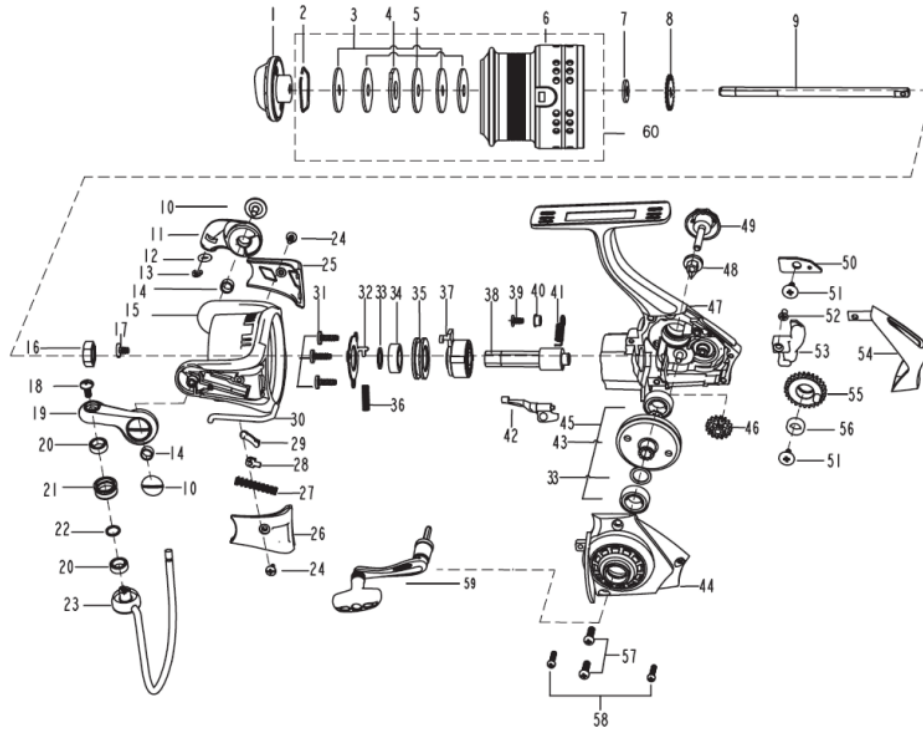

1286266 CARDINAL

OB)CARDINAL STX2500MS

EXPLODED VIEW OF Cardinal STX2500MS

パーツID	パーツ名	価格
1	1308313 DRAG KNOB ASSY	¥600
2	1085295 RETAINER RING	¥50
3	1085296 WASHER	¥50
4	1085297 WASHER	¥50
5	1085298 WASHER	¥50
6	1308350 SPOOL	¥1,200
6	1308351 SPARE SPOOL	¥2,000
7	1178949 WASHER (T=0.5)	¥200
8	1126316 CLICK GEAR	¥100
9	1279725 MAIN SHAFT	¥500
10	1126379 SCREW	¥100
11	1308316 BAIL HOLDER	¥300
12	1252708 O-RING	¥160
13	1252707 E-CLIP	¥160
14	1188261 BUSHING	¥160
15	1308346 ROTOR	¥1,100
16	1085273 ROTOR NUT	¥100
17	1126258 SCREW	¥50
18	1126261 SCREW	¥50
19	1308318 BAIL ARM	¥400
20	1112125 BALL BEARING	¥600
21	1252705 LINE ROLLER	¥300
22	1110165 WASHER	¥50
23	1308347 BAIL ASSEMBLY	¥600
24	1125962 SCREW	¥160
25	1279729 BAIL HOLD COVER	¥200
26	1279730 BAIL ARM COVER	¥200
27	1119106 SPRING	¥50
28	1126272 BAIL SLIDER	¥100
29	1252713 TRIP LINKAGE	¥160
30	1279745 TRIP BAR	¥200
31	1092844 SCREW	¥50
32	1252715 PINION COVER	¥200
33	1114764 WASHER	¥50
34	1259471 BEARING 7X13X4	¥800
35	1280475 BEARING HOLDER	¥200
36	1252716 CLUTCH SPRING	¥160
37	1252719 CLUTCH ASSEMBLY	¥800
38	1279732 PINION	¥500
39	1141435 SCREW	¥50
40	1279733 BUSHING	¥200
41	1252722 CLUTCH SWITCH SPRING	¥160
42	1252721 CLUTCH SWITCH	¥300
43	1279734 DRIVE GEAR	¥700
44	1308320 BODY COVER	¥500
45	1252717 BEARING	¥800
46	1252732 REDUCTION GEAR	¥300
47	1308352 BODY	¥1,700
48	1092781 WASHER	¥100
49	1279737 HANDLE SCREW	¥300

パーツID	パーツ名	価格
50	1126332 SLIDER RETAINER	¥100
51	1188428 SCREW	¥160
52	1126275 SCREW	¥50
53	1279738 SLIDER	¥300
54	1279739 REAR COVER	¥400
55	1252730 OSCILLATION GEAR	¥300
56	1108938 BUSHING	¥200
57	1085599 SCREW	¥50
58	1117984 SCREW	¥50
59	1308326 HANDLE ASSY	¥1,500
60	1308353 SPOOL ASSY	¥2,000