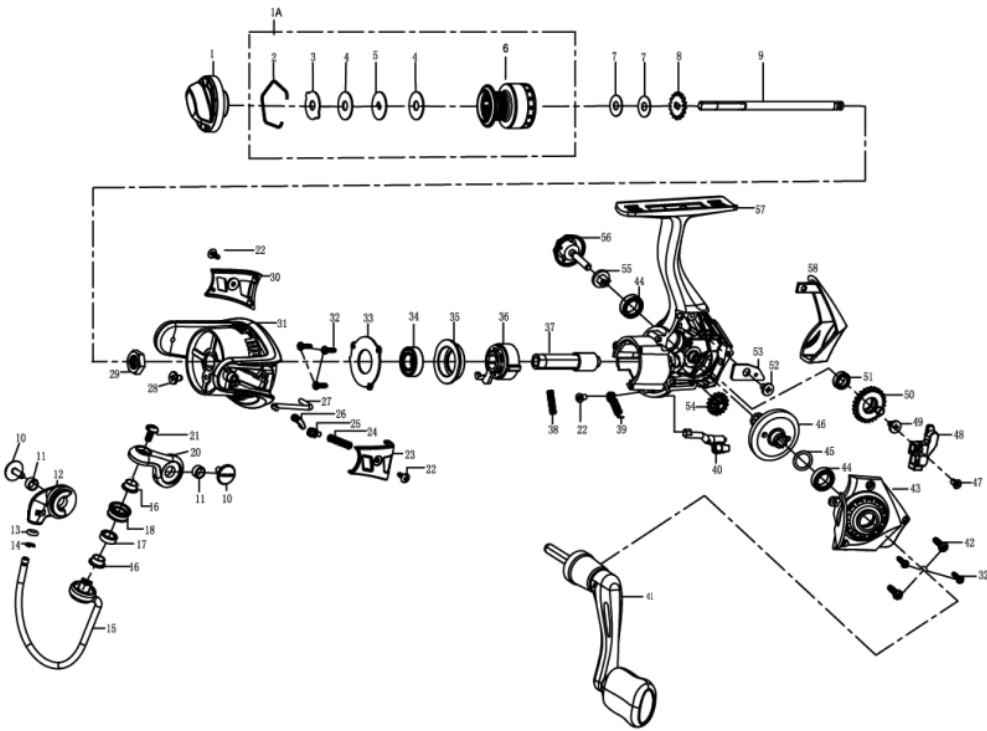

1290326 CARDINAL

CARDINAL SX1000S BOX

Abu Garcia EXPLODED VIEW OF Cardinal SX1000S

パーツID	パーツ名	価格
1	1280430 DRAG KNOB ASSY	¥ 500
2	1092606 RETAINER RING	¥ 50
3	1280353 Spool Washer	¥ 200
4	1280354 Drag Washer (2REQ)	¥ 200
5	1280355 Key Washer	¥ 200
6	1308286 SPOOL	¥ 800
6	1308287 SPARE SPOOL	¥ 1,200
7	1178949 WASHER (T=0.5)	¥ 200
7	1178950 SPARE ADJUSTMENT WASHER (T=0.3)	¥ 200
8	1085271 CLICK GEAR	¥ 100
9	1280417 Main Shaft	¥ 500
10	1131692 SCREW	¥ 160
11	1188261 BUSHING	¥ 160
12	1280433 BAIL HOLDER	¥ 300
13	1252708 O-RING	¥ 160
14	1252707 E-CLIP	¥ 160
15	1280418 BAIL ASSY	¥ 500
16	1279727 BRASS BUSHING	¥ 200
17	1110165 WASHER	¥ 50
18	1252705 LINE ROLLER	¥ 300
20	1280445 BAIL ARM	¥ 300
21	1126261 SCREW	¥ 50
22	1280401 Screw (3REQ)	¥ 200
23	1280420 Bail Arm Cover	¥ 200
24	1126348 SPRING	¥ 50
25	1128143 BAIL SLIDER	¥ 160
26	1252713 TRIP LINKAGE	¥ 160
27	1280421 Trip Bar	¥ 200
28	1085900 SCREW	¥ 50
29	1085273 ROTOR NUT	¥ 100
30	1280422 Bail Holder Cover	¥ 200
31	1308281 ROTOR	¥ 900
32	1197283 SCREW	¥ 50
33	1280406 Pinion Cover	¥ 200
34	1085280 BALL BEARING	¥ 600
35	1115558 BALL BEARING HOLDER	¥ 200
36	1102144 ONE WAY CLUTCH BEARING	¥ 800
37	1280424 Pinion Gear	¥ 500
38	1252716 CLUTCH SPRING	¥ 160
39	1252761 CLUTCH SWITCH SPRING	¥ 160
40	1280408 CLUTCH SWITCH	¥ 200
41	1308282 Handle Assy	¥ 1,500
42	1085599 SCREW	¥ 50
43	1308283 BODY COVER	¥ 500
44	1092725 BALL BEARING	¥ 600
45	1253702 WASHER	¥ 160
46	1280426 Driver Gear	¥ 700
47	1126454 SCREW	¥ 50
48	1280427 Oscillation Slider	¥ 300
49	1085900 SCREW	¥ 50

パーツID	パーツ名	価格
50	1256966 OSCILLATION GEAR	¥ 300
51	1111909 BUSHING	¥ 160
52	1085900 SCREW	¥ 50
53	1118105 SLIDER RETAINER	¥ 250
54	1256967 REDUCTION GEAR	¥ 300
55	1102098 WASHER	¥ 100
56	1279737 HANDLE SCREW	¥ 300
57	1308288 BODY	¥ 1,400
58	1280429 Body Cap	¥ 400
59	1308285 SPOOL ASSEMBLY	¥ 1,500