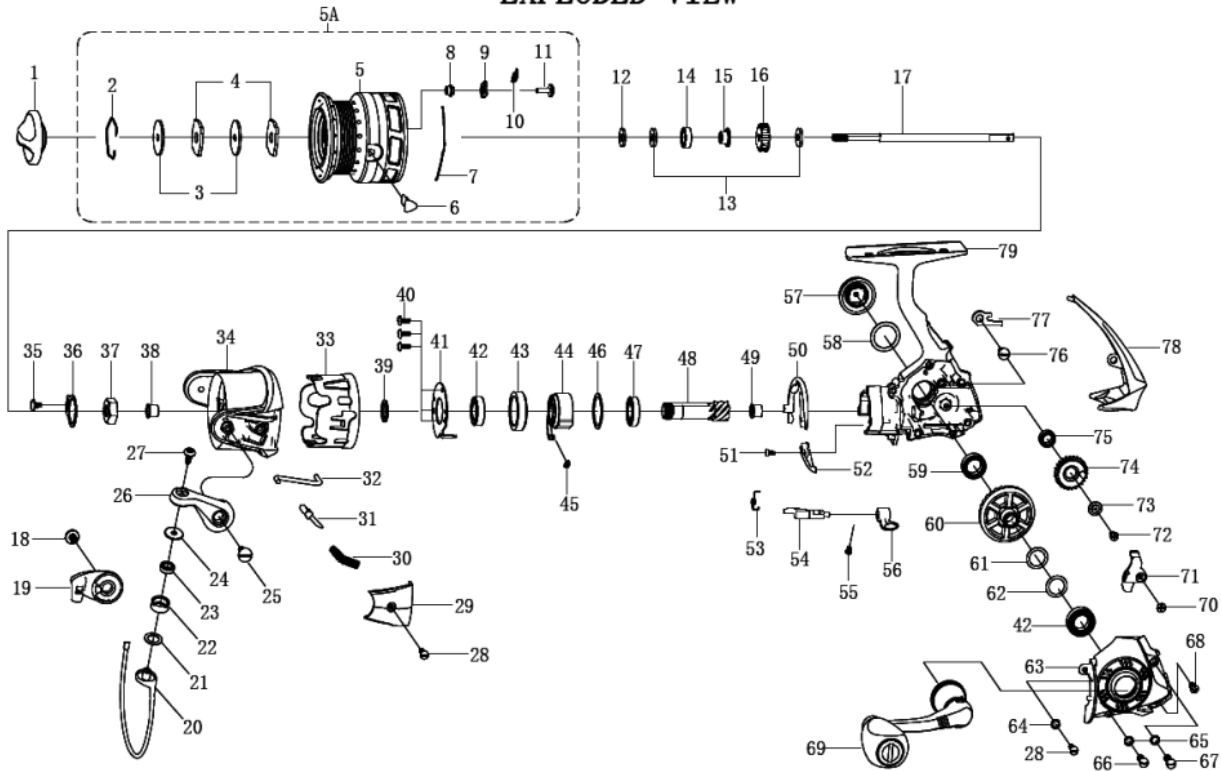

1321663 REVO SPINNING

REVO LT 2000SH

EXPLODED VIEW

パーツID	パーツ名	価格
1	1338781 DRAG KNOB ASSY	¥1,000
2	1262623 STOP RING	¥300
3	1216514 KEYD DRAG WASHER	¥160
4	1338782 DRAG WASHER	¥200
5	1338808 SPOOL	¥2,500
5A	1338809 COMPLETE SPOOL VENTED	¥4,500
6	1216522 LINE CLIP	¥200
7	1216627 LINE CLIP SPRING	¥200
8	1241706 CLICK WASHER	¥160
9	1241707 SPOOL CLICK	¥200
10	1214415 SPRING	¥160
11	1258432 SCREW	¥200
12	1201817 CLICK GEAR WASHER	¥50
13	1200772 MAIN SHAFT WASHER	¥200
14	1200773 BEARING)	¥800
15	1216527 SLEEVE	¥400
16	1241740 CLICK GEAR	¥200
17	1241741 MAIN SHAFT	¥800
18	1216538 SCREW	¥160
19	1338786 BAIL HOLDER	¥300
20	1338787 BAIL WIRE	¥1,000
21	1200780 LINE ROLLER WASHER	¥160
22	1200782 LINE ROLLER	¥500
23	1200781 BEARING	¥600
24	1270808 LINE ROLLER COLLAR	¥200
25	1216532 SCREW	¥200
26	1338788 BAIL ARM	¥300
27	1338789 SCREW	¥200
28	1216534 SCREW	¥160
29	1338790 BAIL ARM COVER	¥300
30	1201835 BAIL ARM SPRING	¥160
31	1201836 BAIL ARM GUIDE	¥100
32	1270828 TRIP PLUNGER	¥200
33	1270829 ROTOR SLEEVE	¥500
34	1338810 ROTOR	¥1,200
35	1201840 SCREW	¥160
36	1201841 ROTOR NUT WASHER	¥200
37	1201842 ROTOR NUT	¥100
38	1225190 BUSHING	¥160
39	1216633 RATCHET WASHER	¥160
40	1201845 SCREW	¥50
41	1201846 BEARING COVER	¥200
42	1224305 BEARING	¥600
43	1200863 BEARING SLEEVE	¥300
44	1223660 ONE WAY CLUTCH	¥800
45	1200805 CLUTCH SPRING	¥200
46	1201852 WASHER	¥100
47	1224309 BEARING	¥600
48	1338792 PINION GEAR	¥500
49	1200797 FRAME BUSHING	¥160