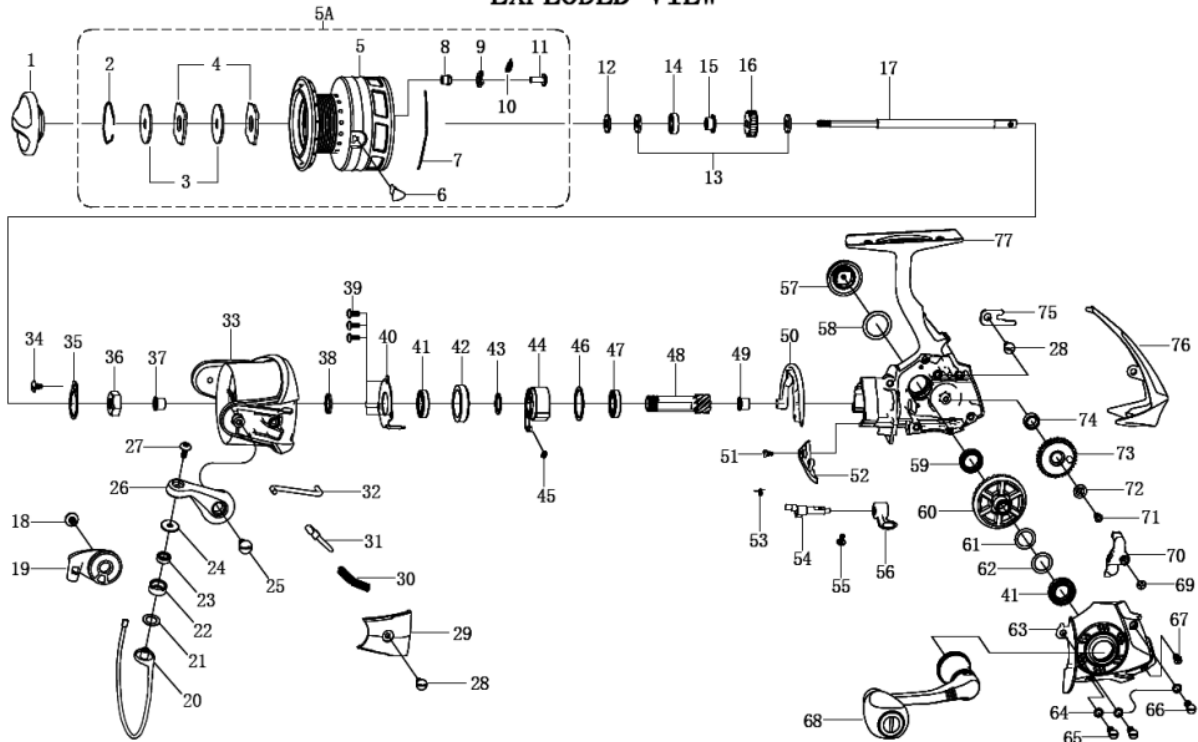

1321664 REVO SPINNING

REVO LT 2500SH

EXPLODED VIEW

ABU SP REVO LT2500SH 00

パーツID	パーツ名	価格
1	1338814 DRAG KNOB ASSY	¥1,000
2	1338815 STOP RING	¥300
3	1216560 KEY WASHER	¥160
4	1338816 DRAG WASHER	¥200
5	1338830 SPOOL	¥3,000
5A	1338831 COMPLETE SPOOL VENTED	¥5,000
6	1216522 LINE CLIP	¥200
7	1216569 LINE CLIP SPRING	¥200
8	1241706 CLICK WASHER	¥160
9	1241707 SPOOL CLICK	¥200
10	1214415 SPRING	¥160
11	1258432 SCREW	¥200
12	1201745 CLICK GEAR WASHER	¥100
13	1200833 MAIN SHAFT WASHER	¥200
14	1200773 BEARING)	¥800
15	1216571 SLEEVE	¥400
16	1241708 CLICK GEAR	¥200
17	1241709 MAIN SHAFT	¥800
18	1216538 SCREW	¥160
19	1338820 BAIL HOLDER	¥300
20	1338821 BAIL WIRE	¥1,000
21	1200780 LINE ROLLER WASHER	¥160
22	1200782 LINE ROLLER	¥500
23	1200781 BEARING	¥600
24	1270808 LINE ROLLER COLLAR	¥200
25	1216532 SCREW	¥200
26	1338822 BAIL ARM	¥300
27	1338789 SCREW	¥200
28	1216555 SCREW	¥160
29	1338823 BAIL ARM COVER	¥300
30	1201763 BAIL ARM SPRING	¥160
31	1200851 BAIL ARM GUIDE	¥100
32	1241715 TRIP PLUNGER	¥200
33	1338832 ROTOR	¥1,500
34	1201840 SCREW	¥160
35	1201841 ROTOR NUT WASHER	¥200
36	1201771 ROTOR NUT	¥100
37	1225178 BUSHING	¥160
38	1216633 RATCHET WASHER	¥160
39	1201845 SCREW	¥50
40	1216576 BEARING COVER	¥200
41	1224305 BEARING	¥600
42	1201777 BEARING SLEEVE	¥300
43	1216577 PINION WASHER	¥100
44	1223660 ONE WAY CLUTCH	¥800
45	1200805 CLUTCH SPRING	¥200
46	1201852 WASHER	¥100
47	1224305 BEARING	¥600
48	1338833 PINION GEAR	¥500
49	1205958 BUSHING	¥160