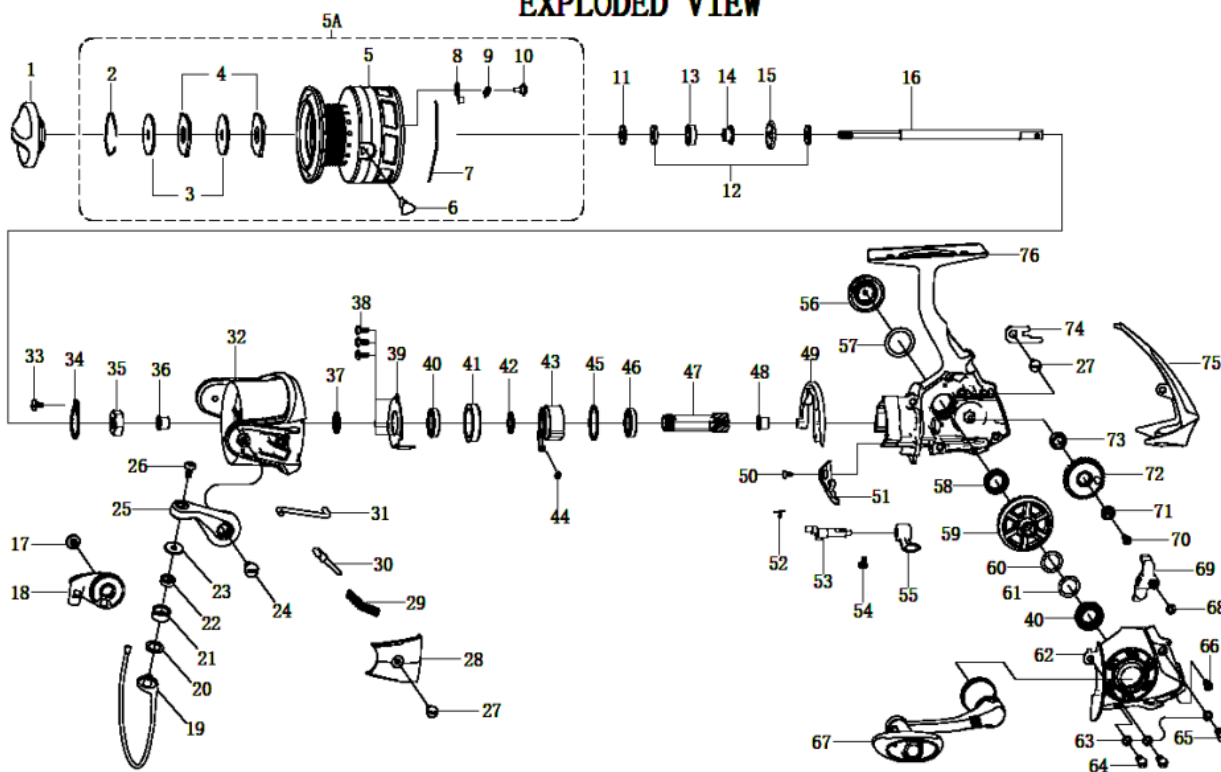

1321666 REVO SPINNING

REVO LT 2500

EXPLODED VIEW

パーツID	パーツ名	価格
1	1338814 DRAG KNOB ASSY	¥1,000
2	1338815 STOP RING	¥300
3	1216560 KEY WASHER	¥160
4	1338816 DRAG WASHER	¥200
5	1338817 SPOOL	¥3,000
5A	1338818 COMPLETE SPOOL VENTED	¥5,000
6	1216522 LINE CLIP	¥200
7	1216569 LINE CLIP SPRING	¥200
8	1216395 SPOOL CLICK	¥200
9	1214415 SPRING	¥160
10	1216396 SCREW	¥200
11	1201745 CLICK GEAR WASHER	¥100
12	1200833 MAIN SHAFT WASHER	¥200
13	1200773 BEARING)	¥800
14	1216571 SLEEVE	¥400
15	1201749 CLICK GEAR	¥200
16	1338819 MAIN SHAFT	¥800
17	1216538 SCREW	¥160
18	1338820 BAIL HOLDER	¥300
19	1338821 BAIL WIRE	¥1,000
20	1200780 LINE ROLLER WASHER	¥160
21	1200782 LINE ROLLER	¥500
22	1200781 BEARING	¥600
23	1270808 LINE ROLLER COLLAR	¥200
24	1216532 SCREW	¥200
25	1338822 BAIL ARM	¥300
26	1338789 SCREW	¥200
27	1216555 SCREW	¥160
28	1338823 BAIL ARM COVER	¥300
29	1201763 BAIL ARM SPRING	¥160
30	1200851 BAIL ARM GUIDE	¥100
31	1241715 TRIP PLUNGER	¥200
32	1338824 ROTOR	¥1,500
33	1201840 SCREW	¥160
34	1201841 ROTOR NUT WASHER	¥200
35	1201771 ROTOR NUT	¥100
36	1225178 BUSHING	¥160
37	1216633 RATCHET WASHER	¥160
38	1201845 SCREW	¥50
39	1216576 BEARING COVER	¥200
40	1224305 BEARING	¥600
41	1201777 BEARING SLEEVE	¥300
42	1216577 PINION WASHER	¥100
43	1223660 ONE WAY CLUTCH	¥800
44	1200805 CLUTCH SPRING	¥200
45	1201852 WASHER	¥100
46	1224305 BEARING	¥600
47	1216578 PINION	¥500
48	1205958 BUSHING	¥160
49	1216579 ROTOR BRAKE	¥300