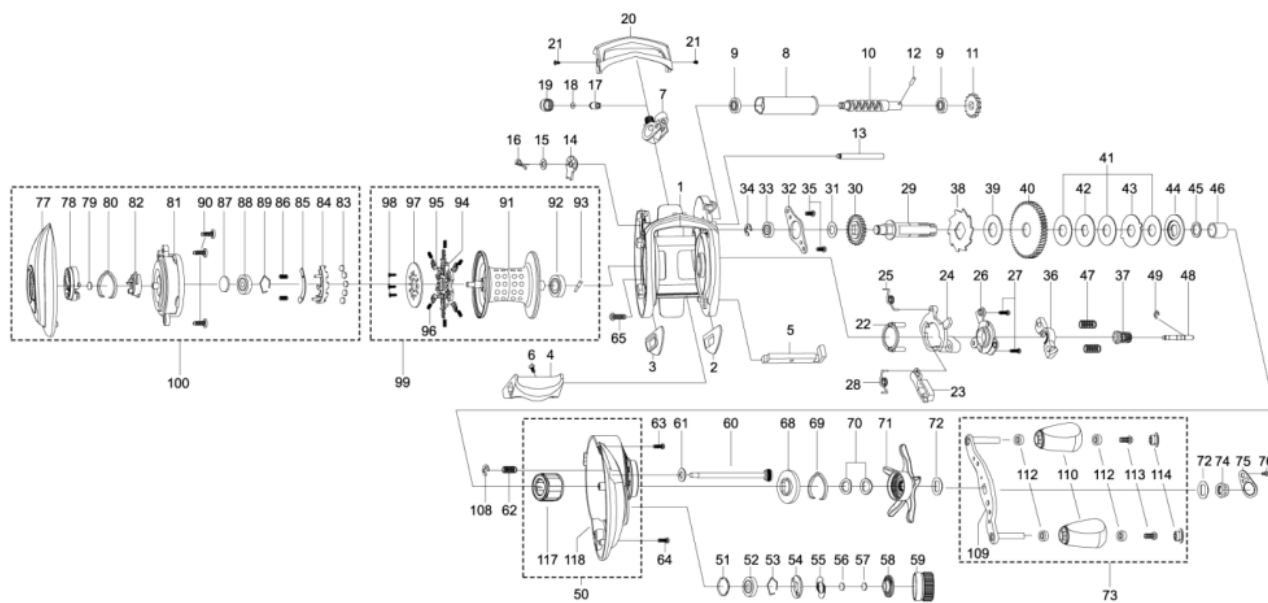

1323391 REVO

OB))REVO ELITE IB 7

Please specify reel model number and number in reel foot when ordering parts.

Ambassadeur RVO3 ELITE IB 7 24 00

パーツID	パーツ名	価格
1	1308838 FRAME (K)	¥5,000
2	1125801 SLIDE WASHER	¥100
3	1125802 SLIDE WASHER	¥100
4	1125803 THUMBAR	¥300
5	1124745 THUMBAR SHAFT	¥150
6	1124746 THUMBAR SCREW	¥50
7	1281152 LINE GUIDE	¥500
8	1280905 LEVEL WIND TUBE	¥300
9	1125729 BALLBEARING	¥600
10	1281170 WORM SHAFT	¥1,500
11	1125732 WORM SHAFT GEAR	¥100
12	1125733 WORM SHAFT PIN	¥50
13	1280907 LINE GUIDE SHAFT	¥300
14	1125734 WORM SHAFT PIN HOLDER	¥70
15	1124224 WASHER	¥160
16	1124201 RETAINER	¥50
17	1125735 PAWL	¥300
18	1125736 WASHER	¥50
19	1129323 LINE GUIDE NUT	¥70
20	1281154 FRONT COVER	¥500
21	1125738 SCREW	¥50
22	1125739 YOKE HOLDER	¥100
23	1289969 KICK LEVER	¥300
24	1125741 LIFT CURVE	¥300
25	1185699 CLUTCH SPRING	¥160
26	1203786 KICK LEVER	¥300
27	1125744 SCREW	¥50
28	1125745 KICK LEVER SPRING	¥50
29	1281129 MAIN GEAR SHAFT (K)	¥1,200
30	1251634 LEVEL WIND GEAR	¥160
31	1125747 WASHER	¥50
32	1281130 MAIN GEAR SHAFT PLATE	¥200
33	1187625 SPOOL BALL BEARING	¥800
34	1124201 RETAINER	¥50
35	1185747 SCREW	¥160
36	1281131 YOKE	¥200
37	1281166 PINION (K)	¥1,000
38	1144195 RATCHET	¥150
39	1281133 DRAG WASHER	¥250
40	1302666 MAIN GEAR (K)	¥2,000
41	1281218 DRAG WASHER	¥200
42	1281219 DRAG WASHER	¥200
43	1281220 EAR WASHER	¥200
44	1281221 PRESSURE WASHER (K)	¥400
45	1281136 WASHER	¥160
46	1257782 SLEEVE	¥200
47	1116237 YOKE SPRING	¥50
48	1125766 PINION SHAFT	¥500
49	1116226 RETAINER	¥50
50	1341471 GEAR SIDE COMPLETE	¥5,000