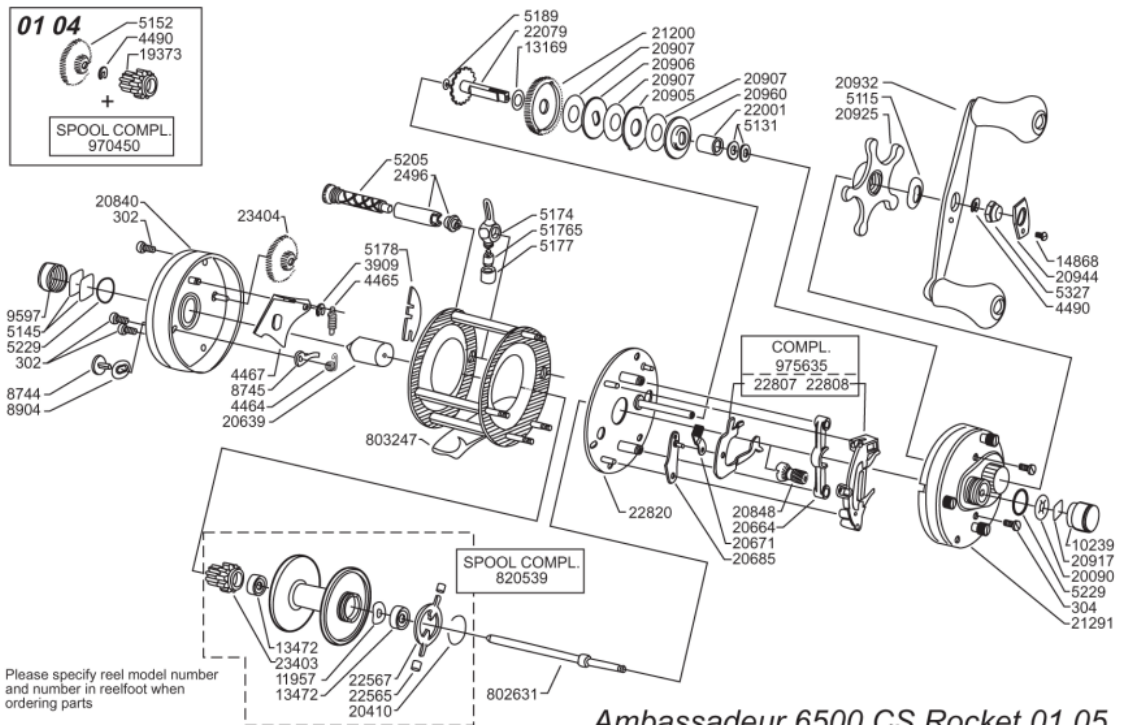

1013985 6500

6500CS ROCKET

パーツID	パーツ名	価格
1	1308858 FRAME (K)	¥5,000
2	1125801 SLIDE WASHER	¥100
3	1125802 SLIDE WASHER	¥100
4	1125803 THUMBAR	¥300
5	1127696 THUMBAR SHAFT	¥150
6	1124746 THUMBAR SCREW	¥50
7	1281152 LINE GUIDE	¥500
8	1280905 LEVEL WIND TUBE	¥300
9	1125729 BALLBEARING	¥600
10	1281170 WORM SHAFT	¥1,500
11	1125732 WORM SHAFT GEAR	¥100
12	1125733 WORM SHAFT PIN	¥50
13	1280907 LINE GUIDE SHAFT	¥300
14	1125734 WORM SHAFT PIN HOLDER	¥70
15	1124224 WASHER	¥160
16	1124201 RETAINER	¥50
17	1125735 PAWL	¥300
18	1125736 WASHER	¥50
19	1129323 LINE GUIDE NUT	¥70
20	1281243 FRONT COVER	¥500
21	1125738 SCREW	¥50
22	1125739 YOKE HOLDER	¥100
23	1289971 KICK LEVER	¥300
24	1127698 LIFT CURVE	¥300
25	1200009 CLUTCH SPRING	¥160
26	1203787 KICK LEVER	¥300
27	1125744 SCREW	¥50
28	1127701 KICK LEVER SPRING	¥50
29	1281234 MAIN GEAR SHAFT (K)	¥1,200
30	1251634 LEVEL WIND GEAR	¥160
31	1125747 WASHER	¥50
32	1281130 MAIN GEAR SHAFT PLATE	¥200
33	1187625 SPOOL BALL BEARING	¥800
34	1124201 RETAINER	¥50
35	1185747 SCREW	¥160
36	1281235 YOKE	¥200
37	1281250 PINION (K)	¥1,000
38	1144195 RATCHET	¥150
39	1281133 DRAG WASHER	¥250
40	1302692 MAIN GEAR (K)	¥2,000
41	1281218 DRAG WASHER	¥200
42	1281219 DRAG WASHER	¥200
43	1302687 EAR WASHER	¥200
44	1281221 PRESSURE WASHER (K)	¥400
45	1281136 WASHER	¥160
46	1257782 SLEEVE	¥200
47	1116237 YOKE SPRING	¥50
48	1125766 PINION SHAFT	¥500
49	1116226 RETAINER	¥50
50	1341477 GEAR SIDE COMPLETE	¥5,000