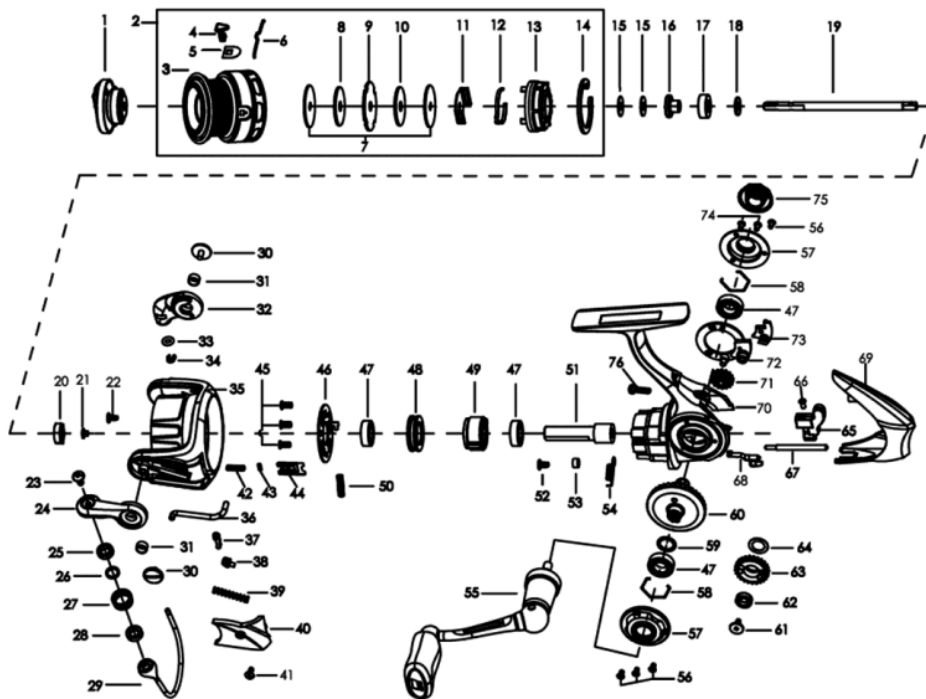

1346711 XROSSFIELD

OB))XROSSFIELD 2500SH

Xrossfield 2500SH

パーツID	パーツ名	価格
1	1362923 DRAG KNOB ASSEMBLY	¥2,000
2	1362933 SPOOL ASSEMBLY	¥4,000
3	1362934 SPOOL	¥1,700
4	1252739 LINE CLIP	¥200
5	1259476 LINE CLIP WASHER	¥160
6	1252740 LINE CLIP SPRING	¥200
7	1259459 KEYED WASHER	¥200
8	1252752 FELT WASHER	¥160
9	1259460 SPOOL WASHER	¥200
10	1126368 WASHER	¥110
11	1252692 CLICKER HOLDER	¥200
12	1252693 SPOOL CLICKER	¥200
13	1252694 SPOOL BOTTOM	¥300
14	1252696 RETAINING CLIP	¥160
15	1178953 WASHER	¥160
15	1178954 SPARE WASHER	¥160
16	1252698 MAINSHAFT SLEEVE	¥300
17	1252753 BUSHING	¥250
18	1252700 MAINSHAFT WASHER	¥160
19	1259461 MAIN SHAFT	¥800
20	1362910 ROTOR NUT	¥200
21	1259463 POM BUSHING	¥160
22	1188428 SCREW	¥160
23	1126261 SCREW	¥50
24	1362911 BAIL ARM	¥400
25	1252755 BRASS BUSHING	¥200
26	1252756 POM BUSHING	¥160
27	1252705 LINE ROLLER	¥300
28	1112125 BALL BEARING	¥600
29	1362927 BAIL ASSEMBLY	¥1,000
30	1126379 SCREW	¥100
31	1188261 BUSHING	¥160
32	1362913 BAIL HOLDER	¥400
33	1252708 O-RING	¥160
34	1252707 E-CLIP	¥160
35	1362929 ROTOR	¥1,400
36	1347010 TRIP BAR	¥200
37	1252713 TRIP LINKAGE	¥160
38	1126272 BAIL SLIDER	¥100
39	1119106 SPRING	¥50
40	1346981 BAIL ARM COVER	¥300
41	1126326 SCREW	¥50
42	1346982 SPRING	¥200
43	1206550 O RING	¥200
44	1346983 DAMPER HOLDER	¥300
45	1346959 SCREW	¥200
46	1346984 PINION COVER	¥400
47	1252717 BEARING	¥800
48	1252718 BEARING HOLDER	¥400
49	1252719 CLUTCH ASSEMBLY	¥800