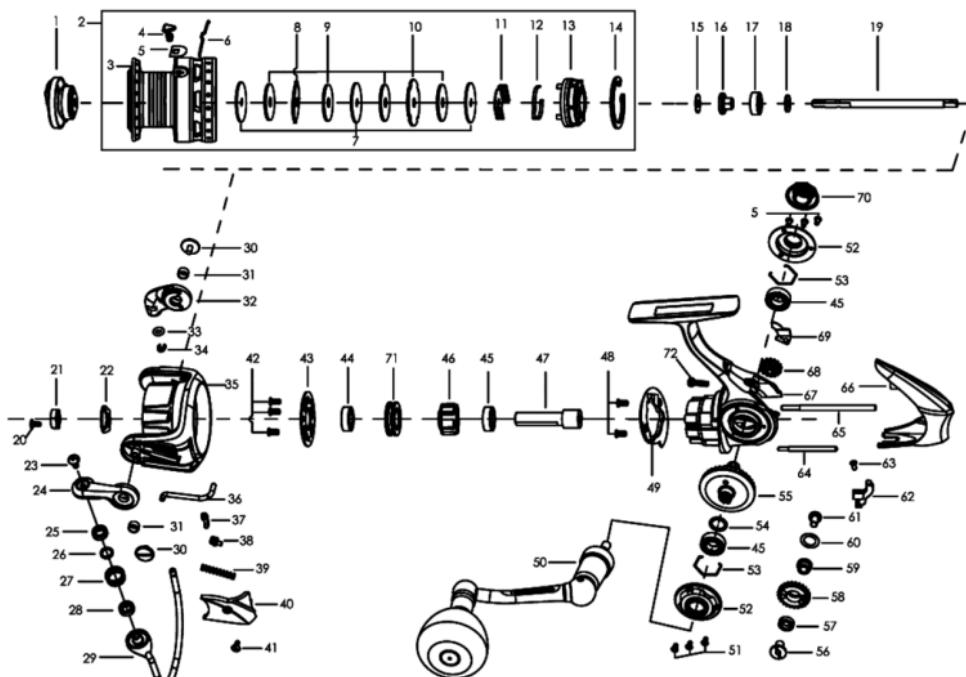

Salty Stage 5000H

パーツID	パーツ名	価格
1	1364823 DRAG KNOB ASSEMBLY	¥2,500
2	1364824 SPOOL ASSEMBLY	¥6,500
3	1364825 SPOOL	¥4,000
4	1252739 LINE CLIP	¥200
5	1259476 LINE CLIP WASHER	¥160
6	1257275 LINE CLIP SPRING	¥200
7	1364826 KEYED WASHER(3REQ)	¥200
8	1364827 EARED WASHER	¥200
9	1126368 WASHER	¥110
10	1364828 SPOOL WASHER	¥200
11	1257276 CLICKER HOLDER	¥200
12	1257277 SPOOL CLICKER	¥200
13	1257278 SPOOL BOTTOM	¥300
14	1252696 RETAINING CLIP	¥160
15	1178953 WASHER	¥160
16	1257330 MAINSHAFT SLEEVE	¥300
17	1126442 BALL BEARING	¥600
18	1257331 MAINSHAFT WASHER	¥160
19	1348011 MAIN SHAFT	¥200
20	1126258 SCREW	¥50
21	1257336 ROTOR NUT	¥200
22	1257337 ROTOR SET PLATE	¥160
23	1257337 ROTOR SET PLATE	¥160
24	1364829 BAIL ARM	¥400
25	1364830 BUSHING	¥200
26	1110165 WASHER	¥50
27	1364831 LINE ROLLER	¥600
28	1364422 BALL BEARING	¥600
29	1364832 BAIL ASSEMBLY	¥1,000
30	1188295 SCREW	¥160
31	1188283 BUSHING	¥160
32	1364833 BAIL HOLDER	¥400
33	1252708 O-RING	¥160
34	1252707 E-CLIP	¥160
35	1364834 ROTOR	¥2,000
36	1252712 TRIP BAR	¥160
37	1252713 TRIP LINKAGE	¥160
38	1126272 BAIL SLIDER	¥100
39	1348016 TRIP SPRING	¥200
40	1364835 BAIL ARM COVER	¥300
41	1092845 SCREW	¥50
42	1126351 SCREW	¥50
43	1348018 PINION COVER	¥400
44	1126394 BALL BEARING	¥600
45	1365708 BEARING	¥800
46	1257345 CLUTCH ASSEMBLY	¥800
47	1348019 PINION	¥500
48	1277054 ROTOR BRAKE SCREW	¥200
49	1357784 ROTOR BRAKE	¥600
50	1364836 HANDLE ASSEMBLY	¥4,500