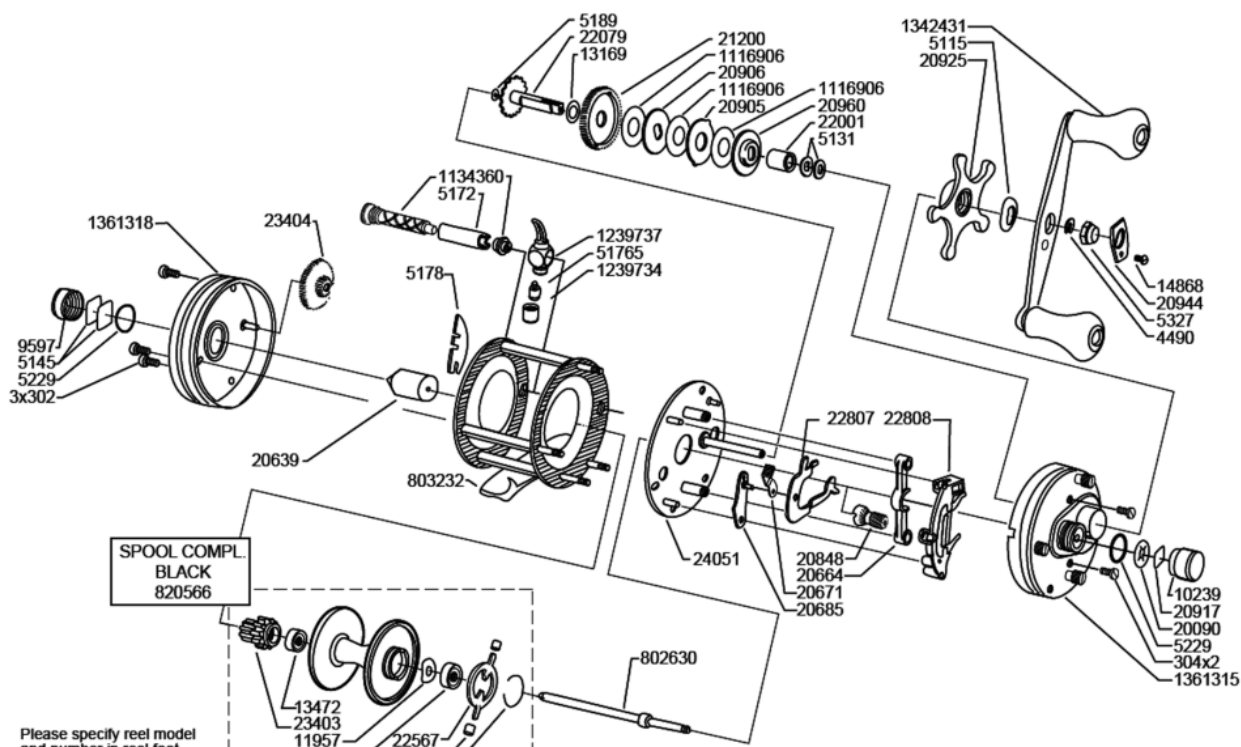

1360779 5500

AMB.5500CS ROCKET

Ambassadeur 5500CS Rocket 24 00

パーツID	パーツ名	価格
302	SCREW	¥ 200
304	SCREW	¥ 200
4490	RETAINER	¥ 200
5115	WASHER	¥ 200
5131	SPRING WASHER	¥ 200
5145	BASE WASHER BRONZE	¥ 200
5172	LEVEL WIND TUBE	¥ 1,900
5178	LOCK PLATE	¥ 200
5189	DRIVE SHAFT W	¥ 200
5229	O-RING	¥ 200
5327	HANDLE NUT	¥ 500
9597	BEARING BUSH	¥ 1,500
10239	SPOOL CAP	¥ 1,200
11957	WASHER	¥ 200
13169	BRAKEWASHER	¥ 200
13472	BALL BEARING	¥ 3,000
14868	SCREW	¥ 200
20090	LOCK SPRING	¥ 200
20410	RETAINER	¥ 200
20639	SPOOL SHAFT BUSHING	¥ 900
20664	YOKE POM	¥ 600
20671	RELEASE TORIGGER	¥ 600
20685	LINK ARM RIVETED	¥ 1,000
20905	DRAG WASHER	¥ 200
20906	DRAG WASHER	¥ 200
20917	BASE WASHER	¥ 200
20925	STAR WHEEL	¥ 2,900
20944	NUT COVER	¥ 600
20960	WASHER	¥ 600
21200	MAINGEAR	¥ 2,900
22001	HANDLE BUSHING	¥ 1,200
22079	MAIN GEAR BUSHING	¥ 2,900
22565	BRAKE WEIGHT	¥ 100
22807	CLUTCH ARM	¥ 1,000
22808	POSITION HOLDER	¥ 600
23403	CLICK AND COGWHEEL POM	¥ 200
23404	COGWHEEL	¥ 600
24051	BRAKE PLATE	¥ 4,800
51765	PILOT GUIDE	¥ 600
802630	AXLE	¥ 3,000
803232	FRAME	¥ 6,600
820566	KNARR	¥ 6,500
1116904	PINON CROSS CUT	¥ 3,000
1116906	CARBON DRAG WASHER	¥ 200
1134360	WORM SHAFT	¥ 2,900
1239734	LINE CARRIAGE NUT	¥ 600
1239737	LINE CARRIAGE	¥ 1,800
1342431	HANDLE	¥ 4,000
1361315	SIDE PLATE RIGHT	¥ 8,400
1361318	SIDE PLATE LEFT	¥ 4,200

パーツID	パーツ名	価格
1366399	CLUTCH WASHER	¥ 600